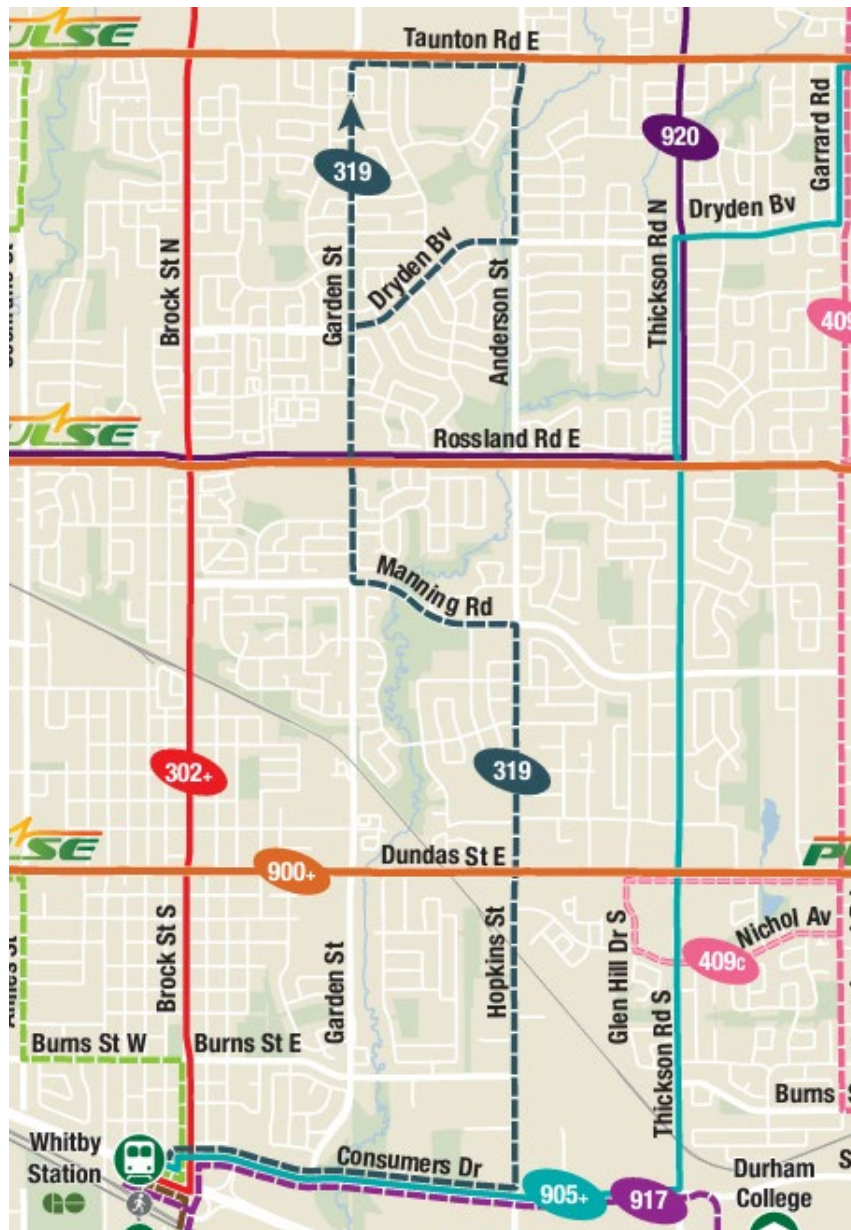

Operates at least every 30 minutes

Operates at least every two hours

On Demand available to nearby bus routes at all times. Peak-period connections to local GO Transit rail stations available.

On Demand available to nearby bus routes when bus route is not operating.

Effective April 8, 2023

Customers are encouraged to visit [www.durhamregiontransit.com](http://www.durhamregiontransit.com) to stay up to date with the latest schedule information.

Weekday	North		
Whitby Station Platform 11 <b>Stop #2576</b>	Anderson Northbound @ Dundas <b>Stop #225</b>	Garden Northbound @ Rossland <b>Stop #11</b>	Garden Northbound @ Dryden <b>Stop #14</b>
06:22	06:30	06:35	06:36
06:52	07:00	07:05	07:06
07:22	07:30	07:35	07:36
07:52	08:00	08:05	08:06
08:35	08:43	08:48	08:49
14:52	15:02	15:07	15:08
15:22	15:32	15:37	15:38
15:52	16:02	16:07	16:08
16:22	16:32	16:37	16:38
16:52	17:02	17:07	17:08
17:22	17:32	17:37	17:38
17:52	18:02	18:07	18:08
18:22	18:32	18:37	18:38
18:52	19:02	19:07	19:08
19:22	19:32	19:37	19:38

Weekday	South		
Garden Northbound @ Dryden <b>Stop #14</b>	Garden Southbound @ Heaver <b>Stop #30</b>	Anderson Southbound @ Dundas <b>Stop #259</b>	Whitby Station Platform 11 <b>Stop #2576</b>
05:36	05:47	05:51	05:58
06:02	06:13	06:17	06:24
06:36	06:47	06:51	06:58
07:06	07:17	07:21	07:28
07:36	07:47	07:51	07:58
08:06	08:17	08:21	08:28
08:49	09:00	09:04	09:11
15:08	15:20	15:24	15:32
15:38	15:51	15:57	16:04
16:08	16:20	16:24	16:32
16:38	16:50	16:54	17:02
17:08	17:20	17:24	17:32
17:38	17:50	17:54	18:02
18:08	18:20	18:24	18:32
18:38	18:50	18:54	19:02
19:08	19:20	19:24	19:32
19:38	19:50	19:54	20:02