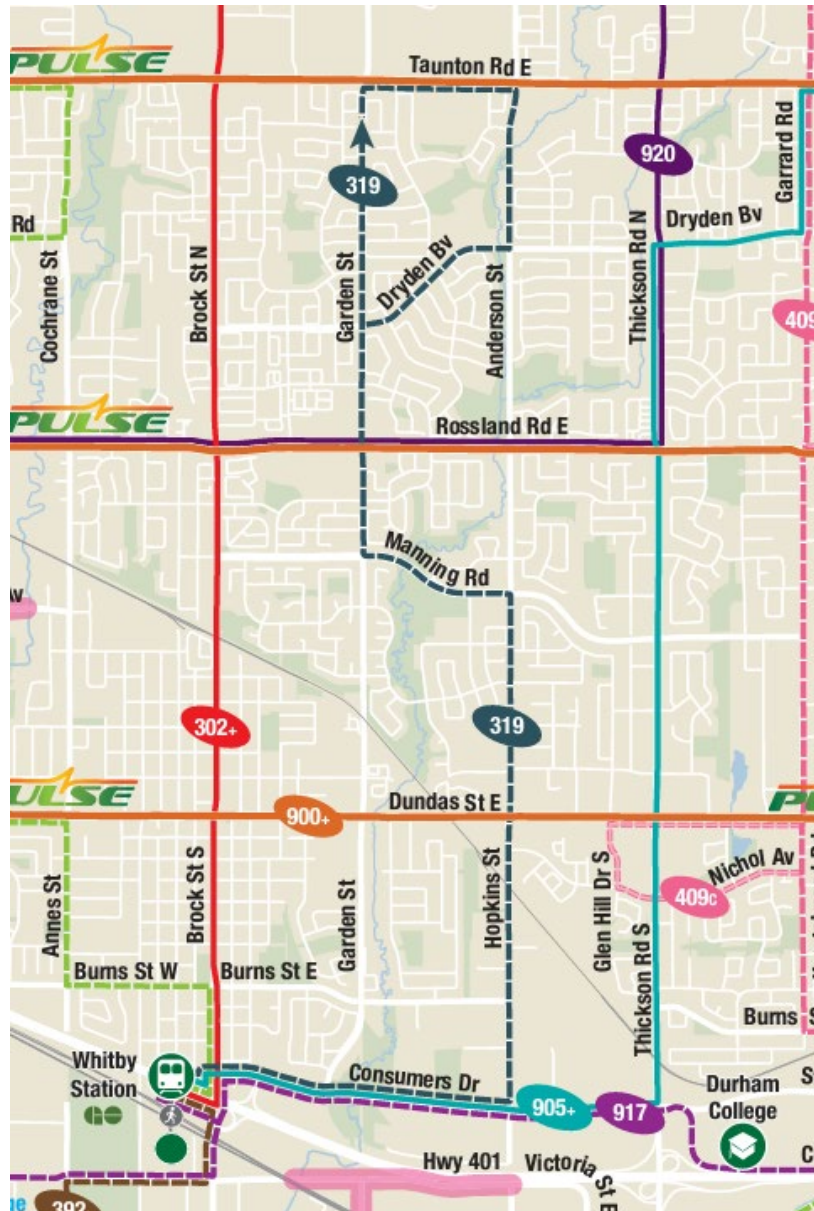

## Anderson CVI Travel Guide

Effective April 8, 2023

Customers are encouraged to visit [www.durhamregiontransit.com](http://www.durhamregiontransit.com) to stay up to date with the latest schedule information.

Effective April 8, 2023

Customers are encouraged to visit [www.durhamregiontransit.com](http://www.durhamregiontransit.com) to stay up to date with the latest schedule information.

Weekday	North		
Whitby Station Platform 11 <b>Stop #2576</b>	Anderson Northbound @ Dundas <b>Stop #225</b>	Garden Northbound @ Rossland <b>Stop #11</b>	Garden Northbound @ Dryden <b>Stop #14</b>
06:22	06:30	06:35	06:36
06:52	07:00	07:05	07:06
07:22	07:30	07:35	07:36
07:52	08:00	08:05	08:06
08:35	08:43	08:48	08:49
14:52	15:02	15:07	15:08
15:22	15:32	15:37	15:38
15:52	16:02	16:07	16:08
16:22	16:32	16:37	16:38
16:52	17:02	17:07	17:08
17:22	17:32	17:37	17:38
17:52	18:02	18:07	18:08
18:22	18:32	18:37	18:38
18:52	19:02	19:07	19:08
19:22	19:32	19:37	19:38