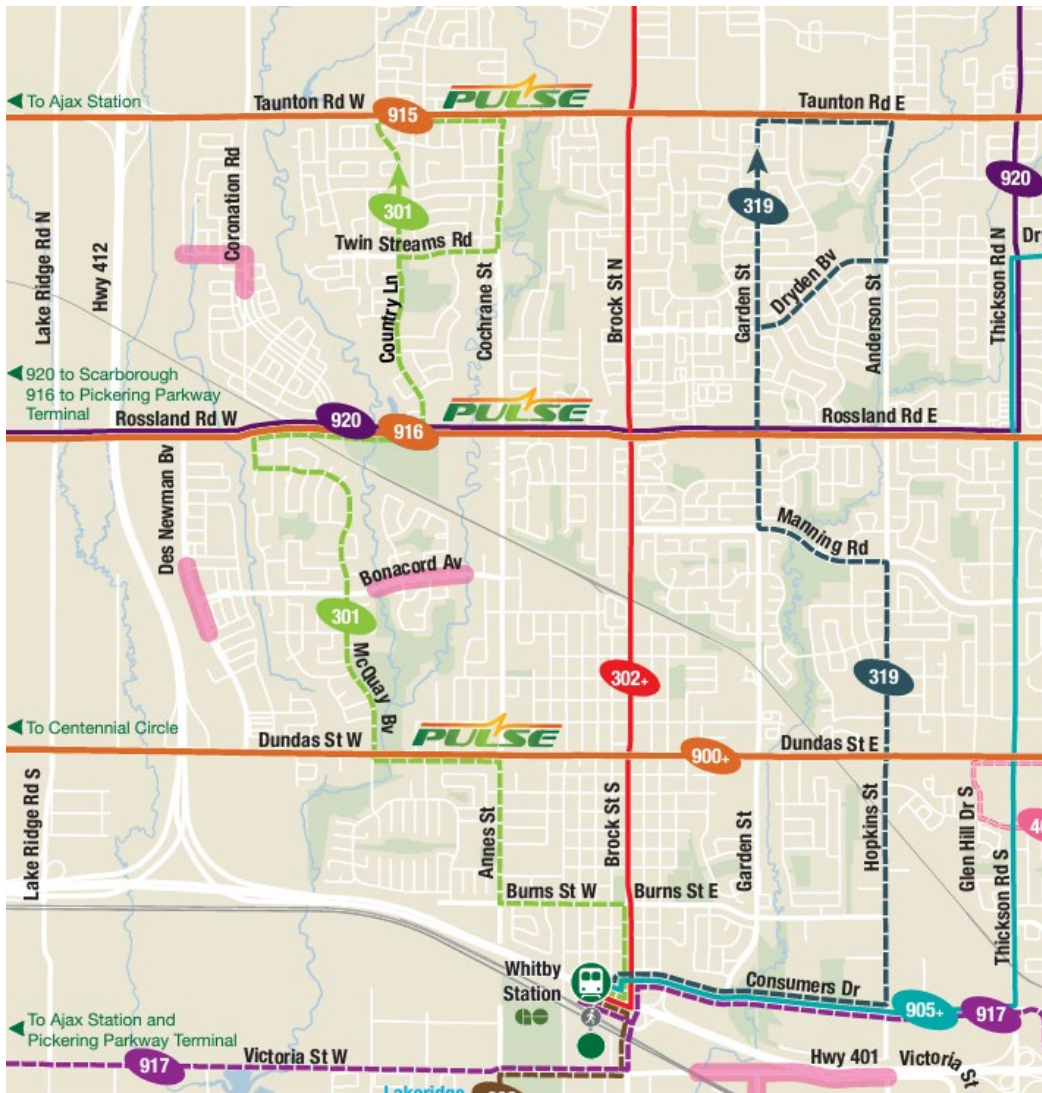

All Saints Catholic Secondary School  
Travel Guide

Effective April 8, 2023  
Customers are encouraged to visit [www.durhamregiontransit.com](http://www.durhamregiontransit.com) to stay up to date  
with the latest schedule information.

## Legend

-  Operates at least every 20 minutes, weekdays, from AM peak through PM peak. Operates at least every 30 minutes at other times.
-  Operates at least every 30 minutes
-  Operates at least every 15 minutes during certain times, operates at least every 30 minutes at other times.
-  Operates at least every 30 minutes
-  Operates at least every two hours
-  On Demand available to nearby bus routes at all times. Peak-period connections to local GO Transit rail stations available.
-  On Demand available to nearby bus routes when bus route is not operating.

Effective April 8, 2023

Customers are encouraged to visit [www.durhamregiontransit.com](http://www.durhamregiontransit.com) to stay up to date with the latest schedule information.