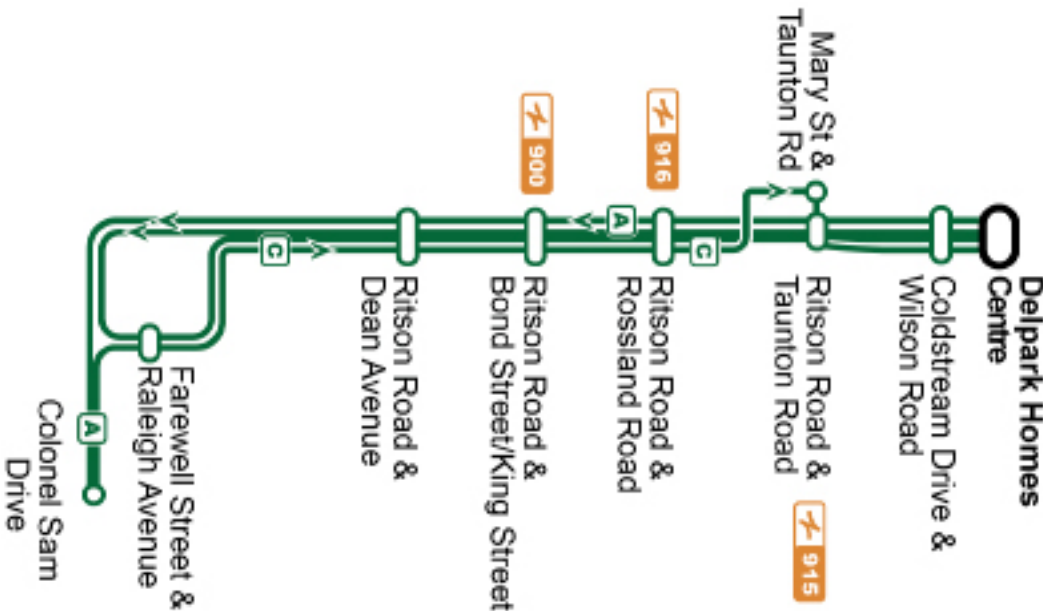

Service is available 24 hours a day. See DurhamRegionTransit.com for more information.

Dashes indicate the stop is not served by a trip. Trip notes are indicated by a letter or symbol and explained at the bottom of each timetable. Schedule times are shown in 24-hour clock. If you require this information in an accessible format, please contact Customer Service at 1-866-247-0055. See durhamregiontransit.com for more information.