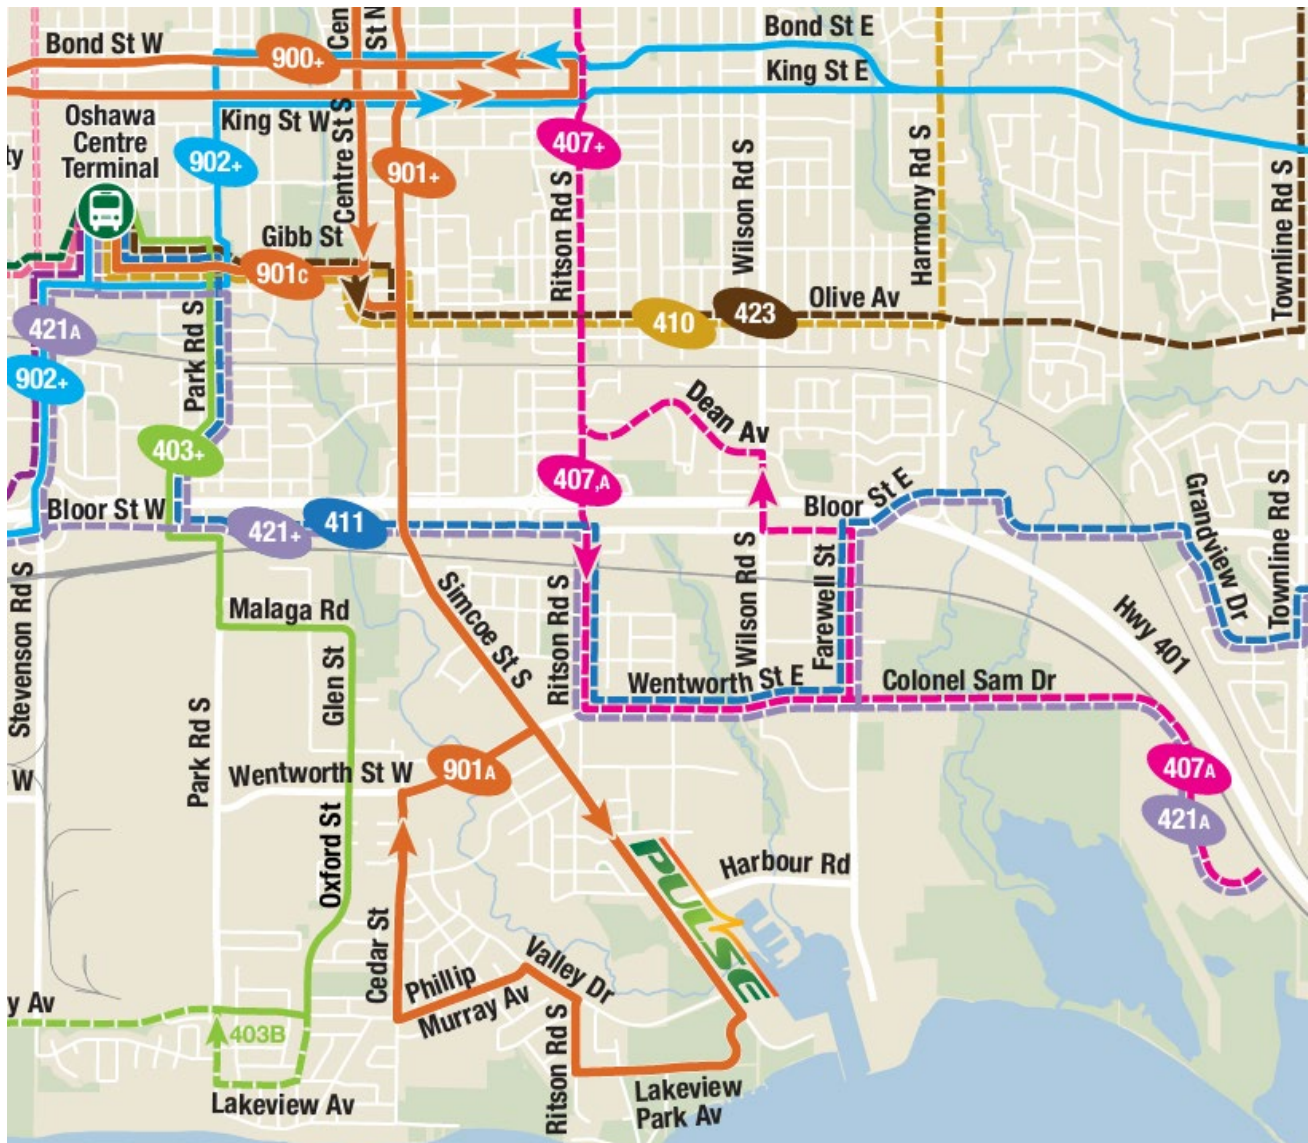

Legend

Operates at least every 20 minutes, weekdays, from AM peak through PM peak.
Operates at least every 30 minutes at other times.

Operates at least every 30 minutes

Operates at least every 15 minutes during certain times, operates at least every 30 minutes at other times.

Operates at least every 30 minutes

Effective April 8, 2023

Customers are encouraged to visit www.durhamregiontransit.com to stay up to date with the latest schedule information.