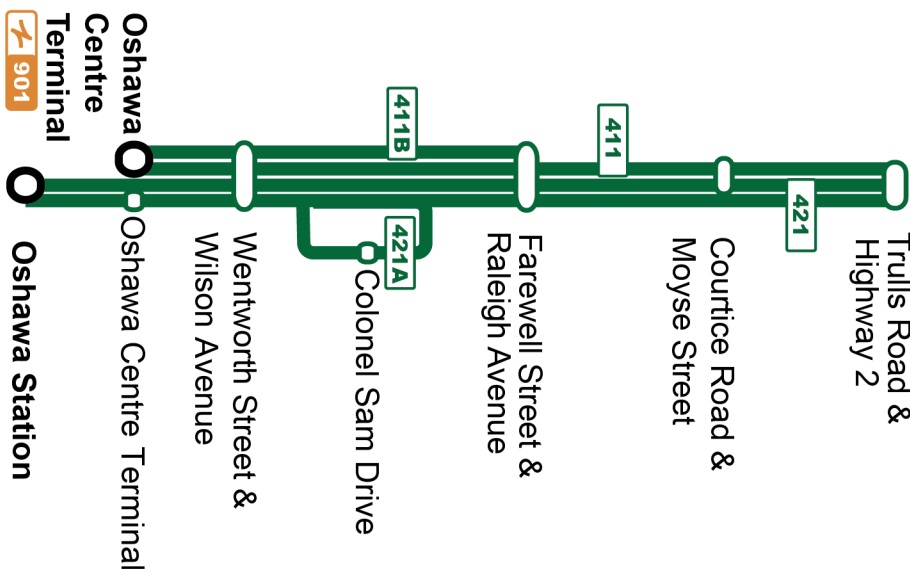

Saturday and Sunday		West		
Route	Trulls Northbound @ Highway 2 Stop #93338	Courice Southbound @ Moyse Stop #1217	Farewell Southbound @ Raleigh Stop #1119	Oshawa Centre Terminal Stop #2595
411	-	-	09:43	09:57
411	-	-	10:13	10:27
411	10:22	10:27	10:43	10:57
411	10:52	10:57	11:13	11:27
411	11:22	11:27	11:43	11:57
411	11:52	11:57	12:13	12:27
411	12:22	12:27	12:43	12:57
411	12:52	12:57	13:13	13:27
411	13:22	13:27	13:43	13:57
411	13:52	13:57	14:13	14:27
411	14:22	14:27	14:43	14:57
411	14:52	14:57	15:13	15:27
411	15:22	15:27	15:43	15:57
411	15:52	15:57	16:13	16:27
411	16:22	16:27	16:43	16:57
411	16:52	16:57	17:13	17:27
411	17:22	17:27	17:43	17:57
411	17:52	17:57	18:13	18:27
411	18:22	18:27	18:43	18:57

Trip notes are indicated by a letter or symbol and explained at the bottom of each timetable. Schedule times are shown in 24-hour clock. If you require this information in an accessible format, please contact Customer Service at 1-866-247-0055. See durhamregiontransit.com for more information.