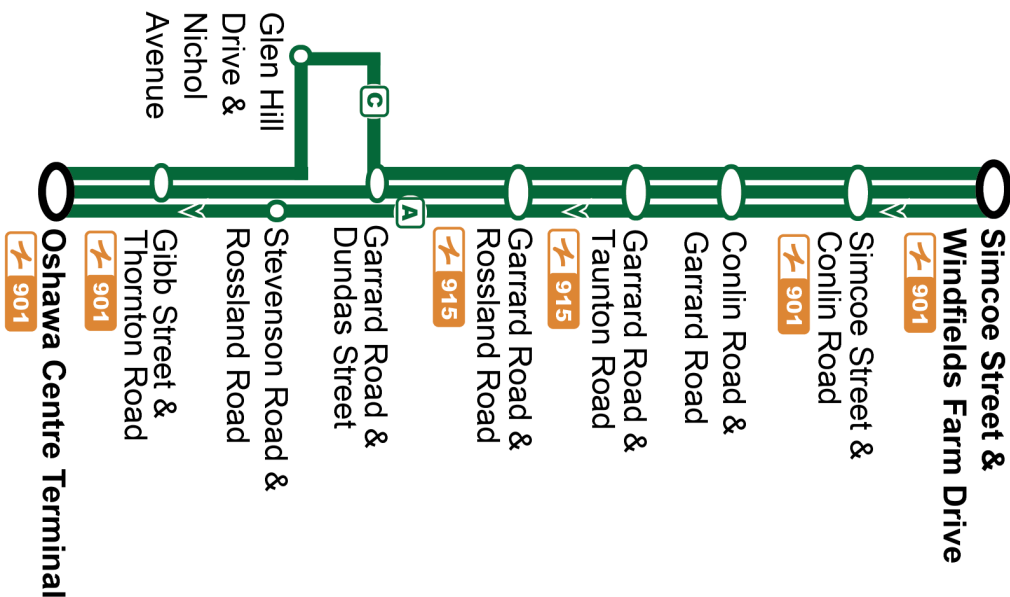

Service is available 24 hours a day. See DurhamRegionTransit.com for more information.

Dashes indicate the stop is not served by a trip. Trip notes are indicated by a letter or symbol and explained at the bottom of each timetable. Schedule times are shown in 24-hour clock. If you require this information in an accessible format, please contact Customer Service at 1-866-247-0055. See durhamregiontransit.com for more information.