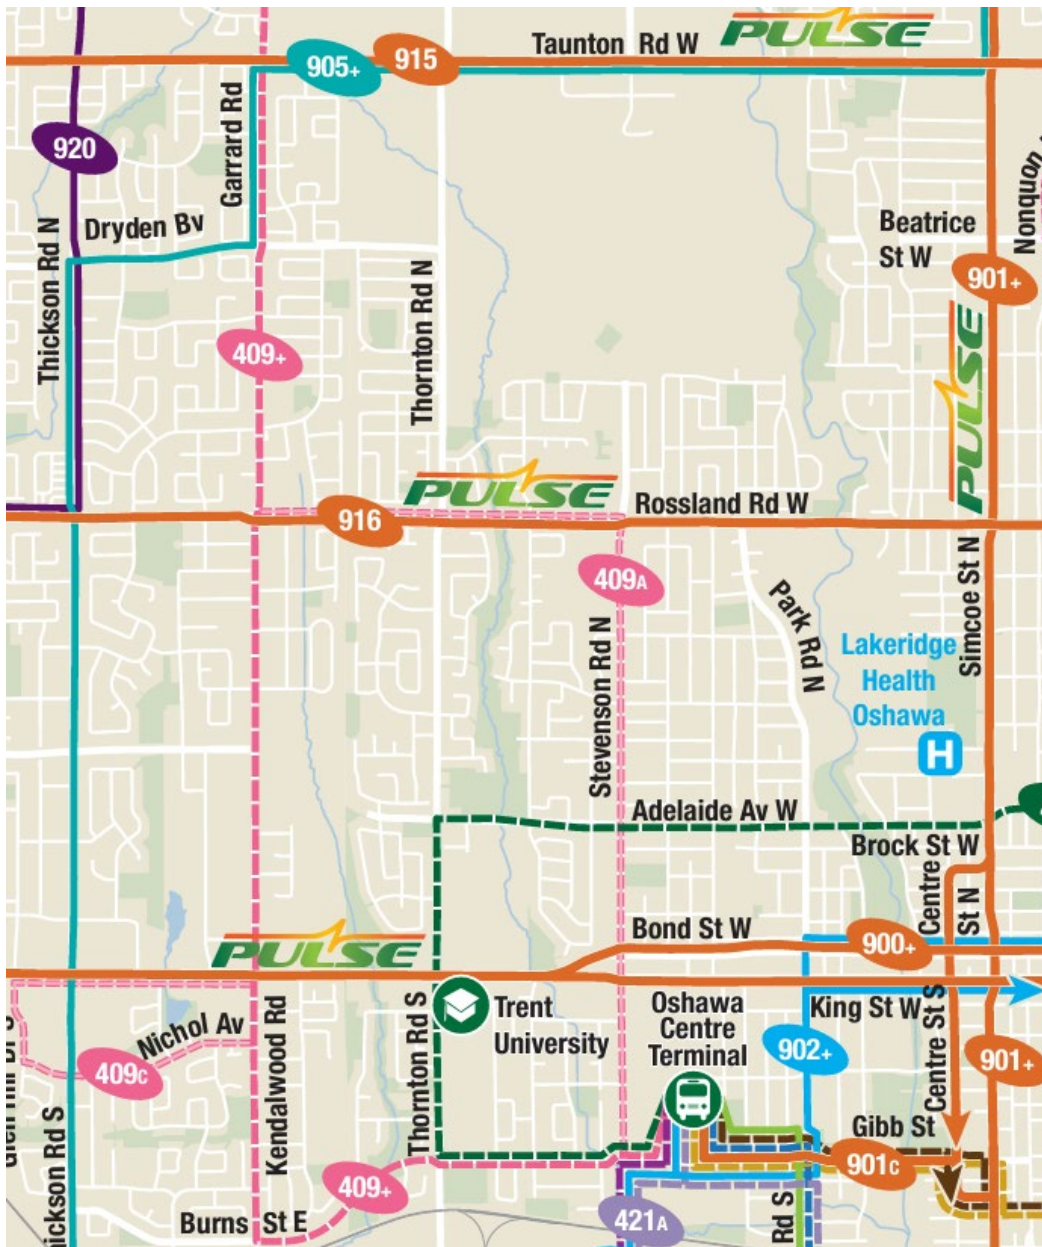

Operates at least every 30 minutes

Effective April 8, 2023

Customers are encouraged to visit www.durhamregiontransit.com to stay up to date with the latest schedule information.

Service is available 24 hours a day. See DurhamRegionTransit.com for more information.

Weekday		North				
Oshawa Centre Terminal Platform 1 Stop #2595	155 Glen Hill Stop #449	Garrard Northbound @ Dundas Stop #3416	Garrard Northbound @ Rossland Stop #352	Garrard Northbound @ Griffen (Taunton) Stop #93735	Conlin Eastbound @ Founders Stop #94199	Windfields Farm & - Thoroughbred Stop #3603
06:43	-	06:52	06:56	06:59	07:06	07:10
07:13	-	07:22	07:26	07:29	07:36	07:40
07:43	-	07:52	07:56	07:59	08:06	08:10
08:13	-	08:22	08:26	08:29	08:36	08:40
08:43	-	08:52	08:56	08:59	09:06	09:10
09:13	-	09:22	09:26	09:29	09:36	09:40
09:43	-	09:52	09:56	09:59	10:06	10:10
C 10:09	10:19	10:24	10:28	10:31	10:38	10:44
10:43	-	10:52	10:56	10:59	11:06	11:10
11:13	-	11:22	11:26	11:29	11:36	11:40
11:43	-	11:52	11:56	11:59	12:06	12:10
C 12:09	12:19	12:24	12:28	12:31	12:38	12:44
12:43	-	12:52	12:56	12:59	13:06	13:10
13:13	-	13:22	13:26	13:29	13:36	13:40
13:43	-	13:52	13:56	13:59	14:06	14:10
C 14:09	14:19	14:24	14:28	14:31	14:38	14:44
14:43	-	14:52	14:56	14:59	15:06	15:10
15:13	-	15:22	15:26	15:29	15:36	15:40
15:43	-	15:52	15:56	15:59	16:06	16:10
C 16:15	16:23	16:28	16:32	16:35	16:40	16:46
16:43	-	16:52	16:56	16:59	17:06	17:10
17:13	-	17:22	17:26	17:29	17:36	17:40
17:43	-	17:52	17:56	17:59	18:06	18:10
18:13	-	18:22	18:26	18:29	18:36	18:40
18:43	-	18:52	18:56	18:59	19:06	19:10
19:13	-	19:22	19:26	19:29	19:36	19:40