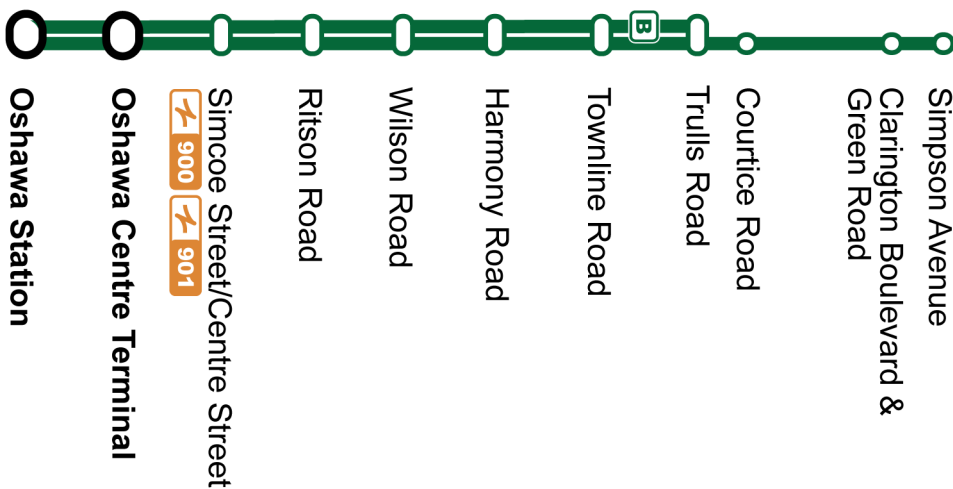

Service is available 24 hours a day within the Whitby urban area.
 See DurhamRegionTransit.com for more information.

Dashes indicate the stop is not served by a trip. Trip notes are indicated by a letter or symbol and explained at the bottom of each timetable. Schedule times are shown in 24-hour clock. If you require this information in an accessible format, please contact Customer Service at 1-866-247-0055. See durhamregiontransit.com for more information.

Weekday									West
Simpson @ King Stop #1498	Clarrington Boulevard @ Prince William Stop #1504	Trulls Southbound @ Durham Highway 2 Stop #94042	Highway 2 @ Trulls Stop #1219	King @ Harmony Stop #1156	Bond @ Simcoe Stop #1165	Oshawa Centre Terminal - Arrive Stop #2595	Oshawa Centre Terminal - Depart Stop #2595	Oshawa Station Stop #2585	
-		17:43	-	17:51	17:59	18:09	18:14	18:21	
17:46	17:54	-	18:04	18:12	18:20	18:30	18:35	18:42	
-		18:13	-	18:21	18:29	18:39	18:44	18:51	
18:16	18:24	-	18:34	18:42	18:50	19:00	19:05	19:12	
-	18:49	-	18:59	19:07	19:15	19:24	19:30	19:37	
-	19:24	-	19:34	19:42	19:50	20:00	20:05	20:12	
-	19:52	-	20:02	20:10	20:18	20:28	20:33	20:40	
-	20:22	-	20:32	20:40	20:48	20:58	21:03	21:10	
-	20:52	-	21:02	21:10	21:18	21:28	21:33	21:40	
-	21:22	-	21:32	21:39	21:46	21:54	22:00	22:07	
-	21:52	-	22:02	22:09	22:16	22:24	22:30	22:37	
-	22:22	-	22:32	22:39	22:46	22:54	23:00	23:07	