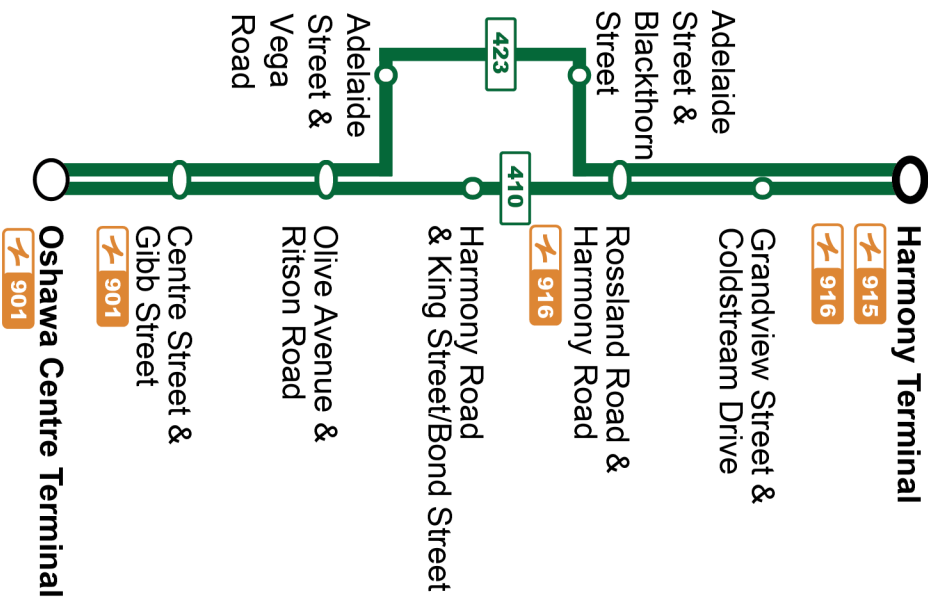

On Demand service is available at select stops on this route when scheduled bus service is not operating. See DurhamRegionTransit.com for more information.

Service is available 24 hours a day. See DurhamRegionTransit.com for more information.

Trip notes are indicated by a letter or symbol and explained at the bottom of each timetable. Schedule times are shown in 24-hour clock. If you require this information in an accessible format, please contact Customer Service at 1-866-247-0055. See durhamregiontransit.com for more information.

**DurhamRegion
Transit**
410 / 423
Effective April 8, 2024