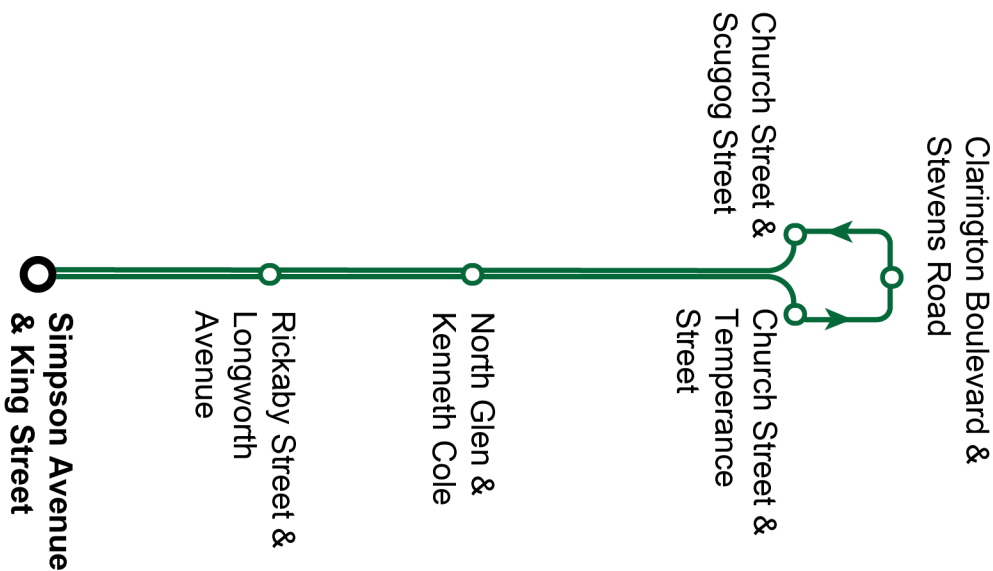

Weekday							West
Simpson Northbound @ King Stop #1498	Longworth Westbound @ Rickaby Stpp #3251	Northglen Eastbound @ Kenneth Cole Stop #94127	Church Eastbound @ Temperance - Arrive Stop #1480	Church Eastbound @ Temperance - Depart Stop #1480	Clarington Blvd Southbound @ Stevens Stop #3347	Clarington Blvd Southbound @ Prince William Stop #1504	
04:23	04:30	04:37	04:43	04:43	04:52	04:54	
04:49	04:56	05:03	05:09	05:09	05:18	-	
05:23	05:30	05:37	05:43	05:43	05:52	05:54	
05:45	05:52	05:59	06:05	06:09	06:18	-	
06:23	06:30	06:37	06:43	06:43	06:52	06:54	
06:45	06:52	06:59	07:05	07:09	07:18	-	
07:15	07:22	07:29	07:35	07:39	07:48	-	
07:45	07:52	07:59	08:05	08:09	08:18	-	
08:15	08:22	08:29	08:35	08:39	08:48	-	
08:45	08:52	08:59	09:05	09:09	09:18	-	
09:15	09:22	09:29	09:35	09:39	09:48	-	
09:45	09:52	09:59	10:05	10:09	10:18	-	
10:15	10:22	10:29	10:35	10:39	10:48	-	
10:45	10:52	10:59	11:05	11:09	11:18	-	
11:15	11:22	11:29	11:35	11:39	11:48	-	
11:45	11:52	11:59	12:05	12:09	12:18	-	
12:15	12:22	12:29	12:35	12:39	12:48	-	
12:45	12:52	12:59	13:05	13:09	13:18	-	
13:15	13:22	13:29	13:35	13:39	13:48	-	
13:45	13:52	13:59	14:05	14:09	14:18	-	
14:15	14:22	14:29	14:35	14:39	14:48	-	
14:45	14:52	14:59	15:05	15:09	15:18	-	
15:15	15:22	15:29	15:35	15:39	15:48	-	
15:45	15:52	15:59	16:05	16:09	16:18	-	
16:15	16:22	16:29	16:35	16:39	16:48	-	
16:45	16:52	16:59	17:05	17:09	17:18	-	
17:15	17:22	17:29	17:35	17:39	17:48	-	
17:45	17:52	17:59	18:05	18:09	18:18	-	
18:14	18:21	18:28	18:34	18:38	18:47	18:49	
18:44	18:51	18:58	19:04	19:08	19:17	19:19	
19:12	19:19	19:26	19:32	19:36	19:45	19:47	
19:42	19:49	19:56	20:02	20:06	20:15	20:17	
20:12	20:19	20:26	20:32	20:36	20:45	20:47	
20:42	20:49	20:56	21:02	21:06	21:15	21:17	
21:12	21:19	21:26	21:32	21:36	21:45	21:47	
21:42	21:49	21:56	22:02	22:06	22:15	22:17	
22:06	22:13	22:20	22:26	22:26	22:35	-	
22:36	22:43	22:50	22:56	22:56	23:05	-	
23:01	23:08	23:15	23:21	23:21	23:30	-	
23:31	23:38	23:45	23:51	23:51	00:00	-	
00:01	00:08	00:15	00:21	00:21	00:30	-	