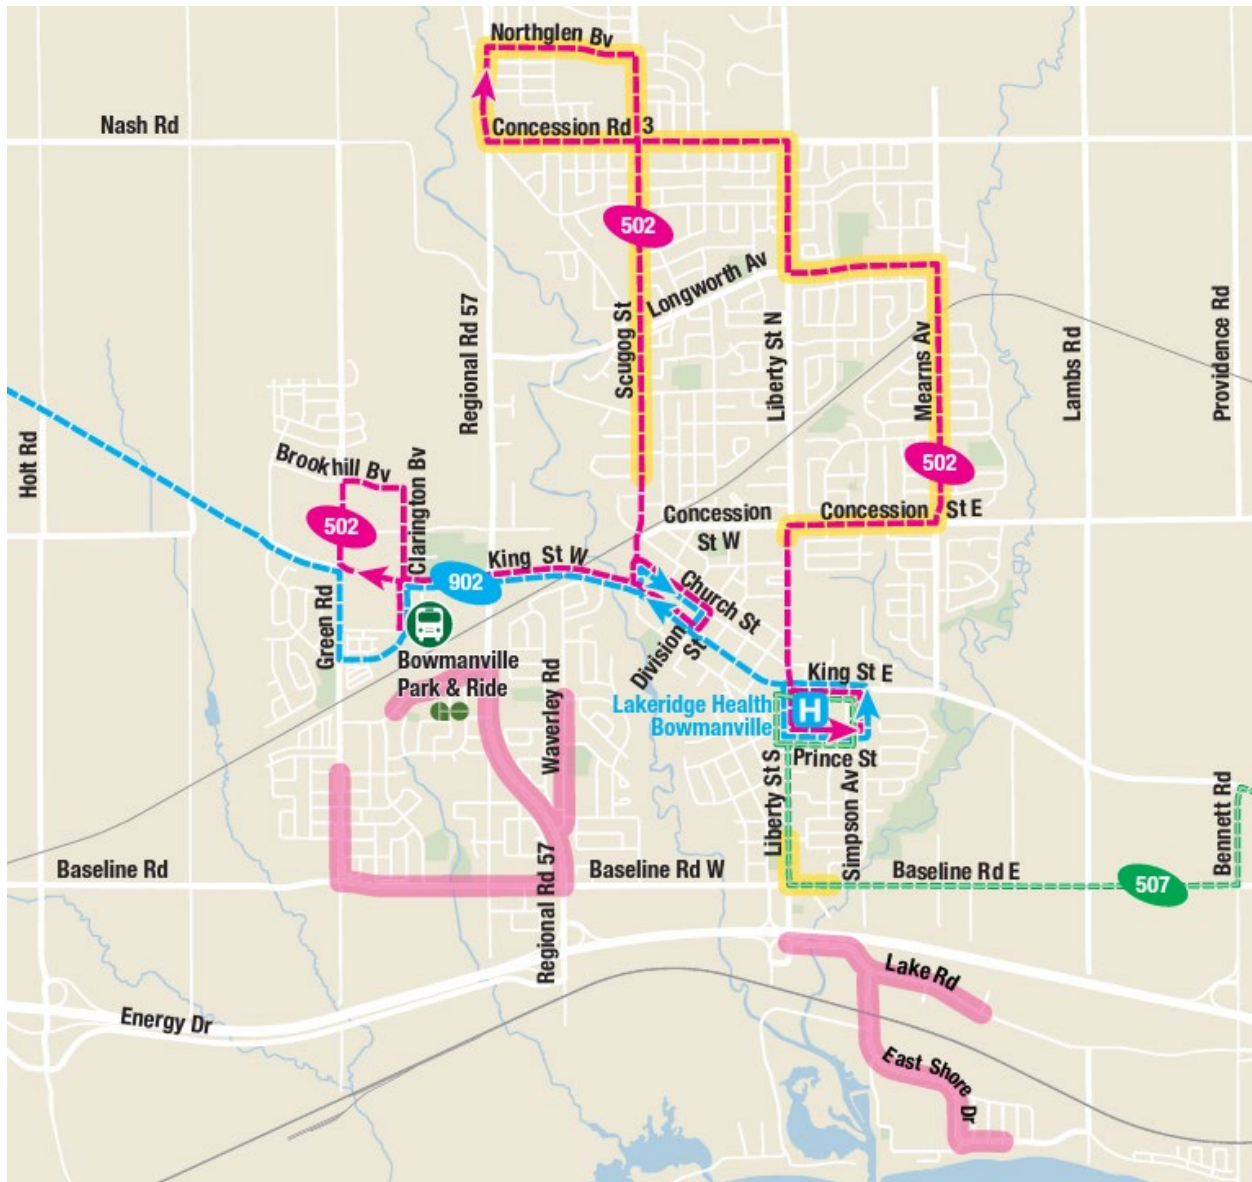

Durham Region Transit Bowmanville High School Travel Guide

- Operates at least every 30 minutes
- Operates at least every two hours
- On Demand available to nearby bus routes at all times. Peak-period connections to local GO Transit rail stations available.
- On Demand available to nearby bus routes when bus route is not operating.

Effective September 5, 2023

Customers are encouraged to visit www.durhamregiontransit.com to stay up to date with the latest schedule information.