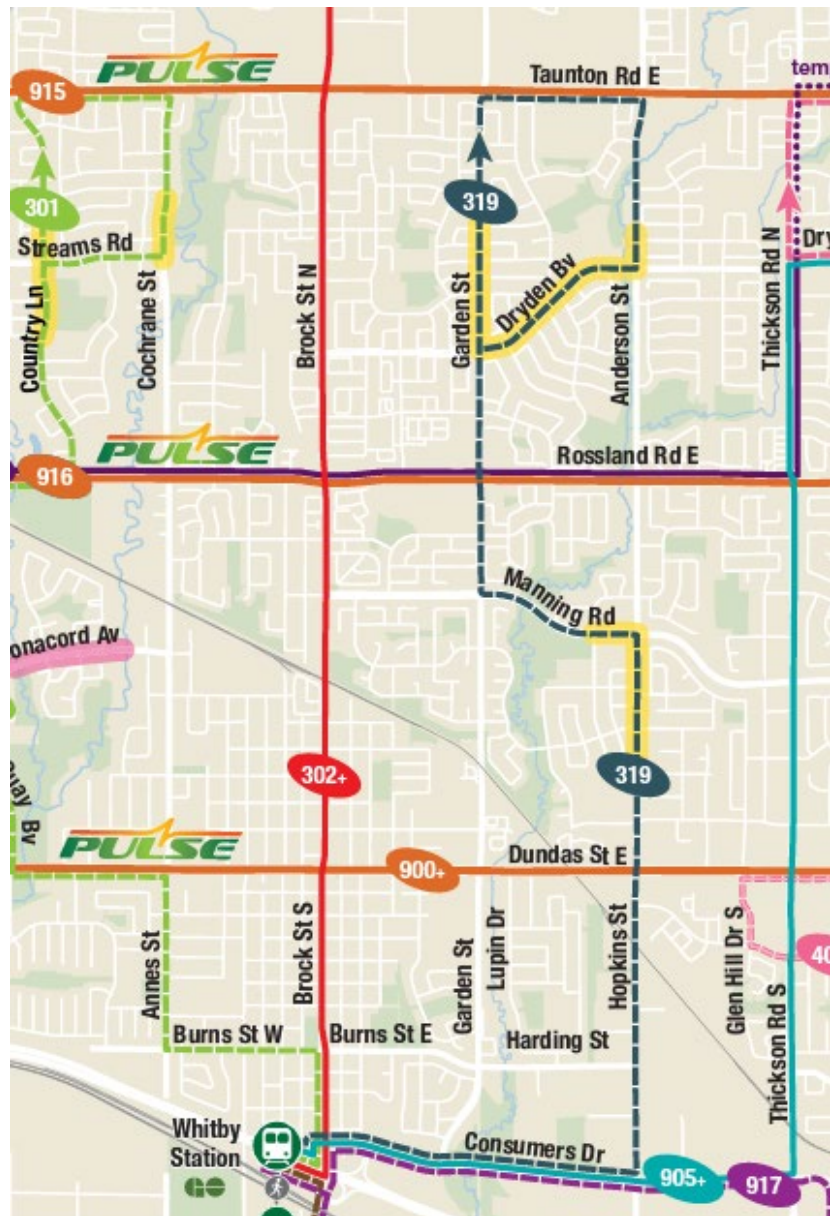

Legend

Operates at least every 20 minutes, weekdays, from AM peak through PM peak.
Operates at least every 30 minutes at other times.

Operates at least every 30 minutes

Operates at least every 15 minutes during certain times, operates at least every 30 minute at other times.

Operates at least every 30 minutes

Operates at least every two hours

On Demand available to nearby bus routes at all times. Peak-period connections to local GO Transit rail stations available.

On Demand available to nearby bus routes when bus route is not operating.

Effective September 5, 2023

Customers are encouraged to visit www.durhamregiontransit.com to stay up to date with the latest schedule information.