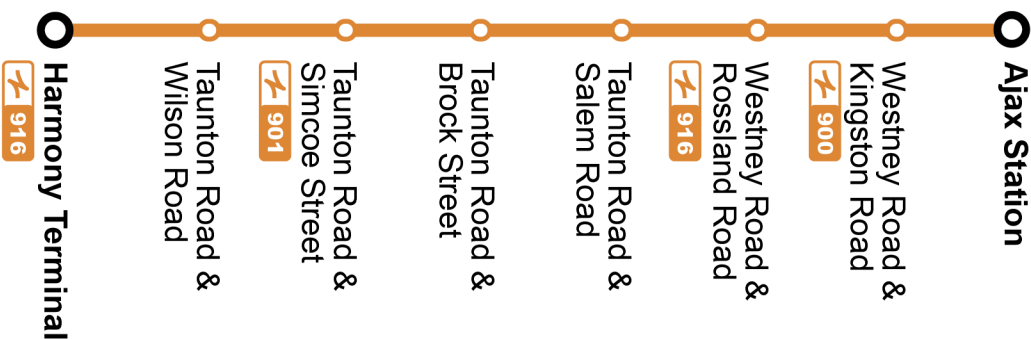

Service is available 24 hours a day. See DurhamRegionTransit.com for more information.

Dashes indicate the stop is not served by a trip. Trip notes are indicated by a letter or symbol and explained at the bottom of each timetable. Schedule times are shown in 24-hour clock. If you require this information in an accessible format, please contact Customer Service at 1-866-247-0055. See durhamregiontransit.com for more information.