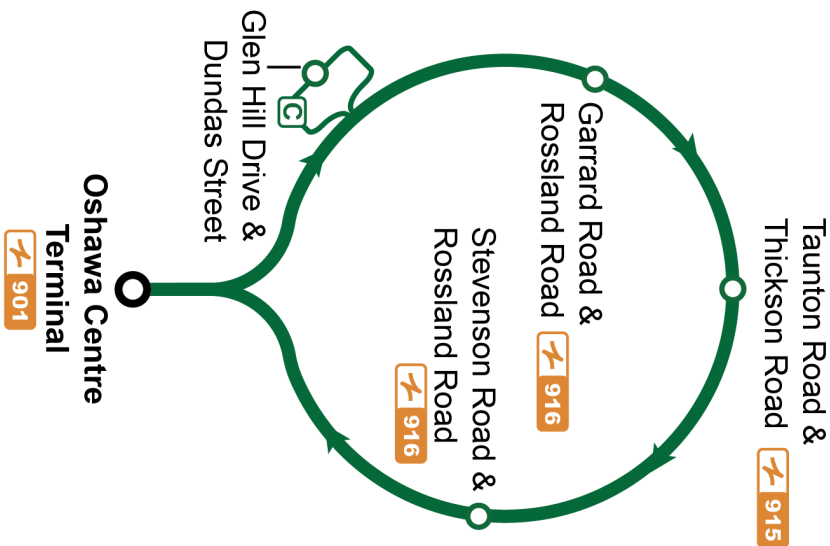

Service is available 24 hours a day. See DurhamRegionTransit.com for more information.

Dashes indicate the stop is not served by a trip. Trip notes are indicated by a letter or symbol and explained at the bottom of each timetable. Schedule times are shown in 24-hour clock. If you require this information in an accessible format, please contact Customer Service at 1-866-247-0055. See durhamregiontransit.com for more information.