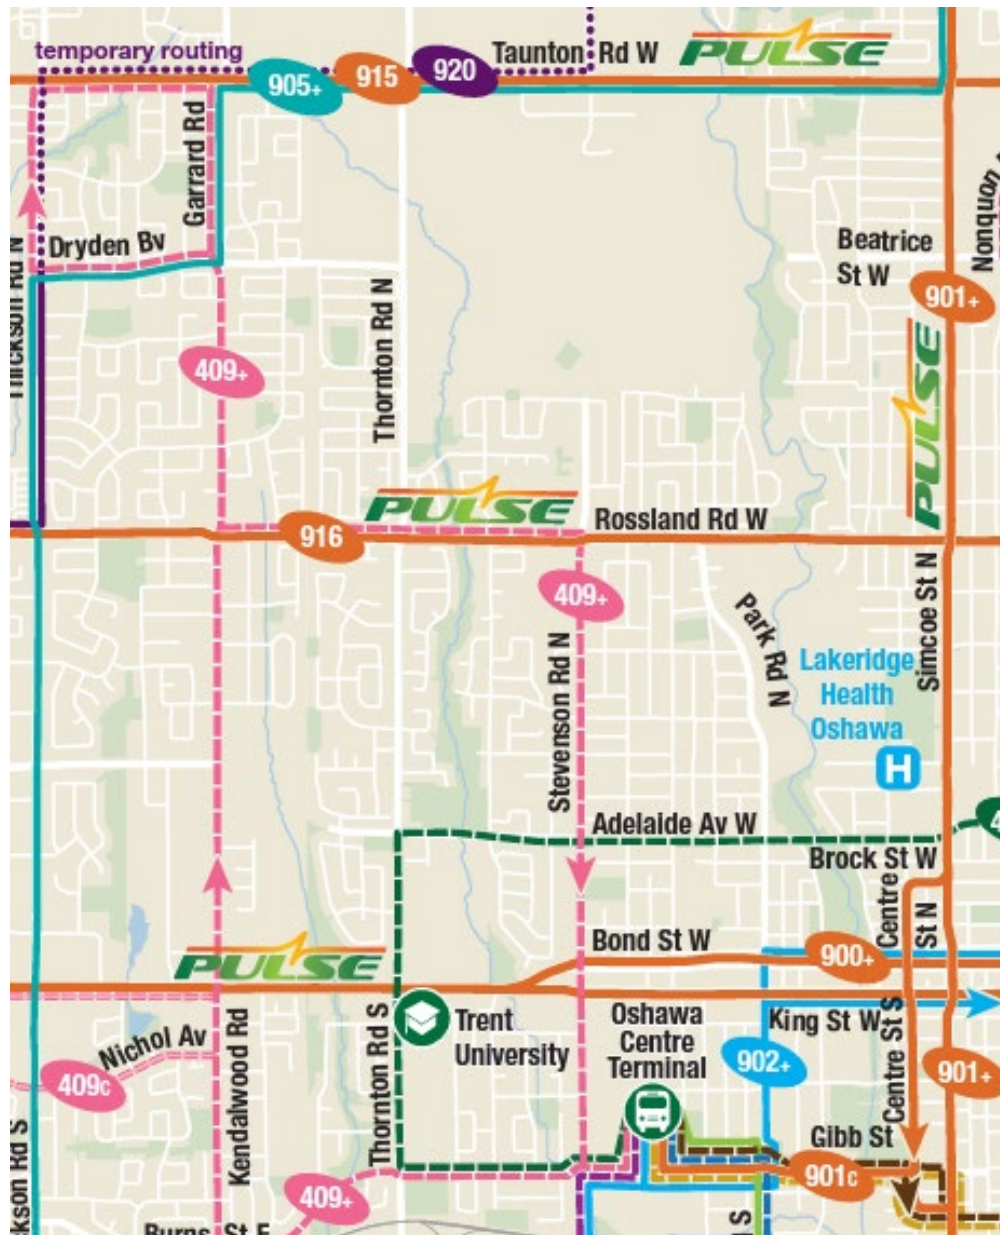

Legend

Operates at least every 20 minutes, weekdays, from AM peak through PM peak.
Operates at least every 30 minutes at other times.

Operates at least every 30 minutes

Operates at least every 15 minutes during certain times, operates at least every 30 minute at other times.

Operates at least every 30 minutes

Effective September 5, 2023

Customers are encouraged to visit www.durhamregiontransit.com to stay up to date with the latest schedule information.