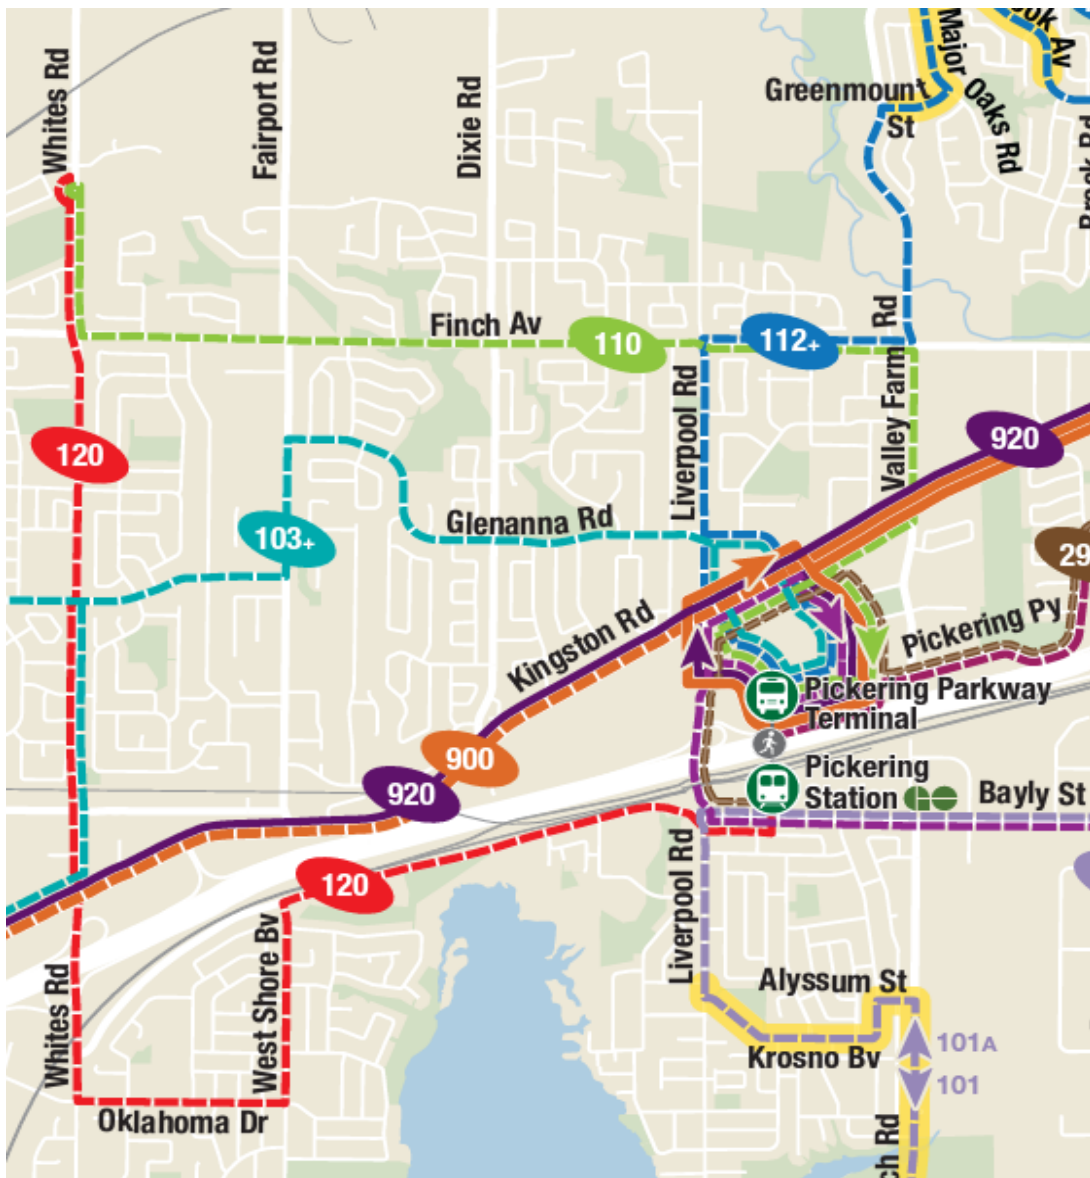

Legend

Operates at least every 20 minutes, weekdays, from AM peak through PM peak.
Operates at least every 30 minutes at other times.

Operates at least every 30 minutes

Operates at least every 15 minutes during certain times, operates at least every 30 minute at other times.

Operates at least every 30 minutes

Operates at least every two hours

On Demand available to nearby bus routes at all times. Peak-period connections to local GO Transit rail stations available.

On Demand available to nearby bus routes when bus route is not operating.

Effective September 5, 2023

Customers are encouraged to visit www.durhamregiontransit.com to stay up to date with the latest schedule information.