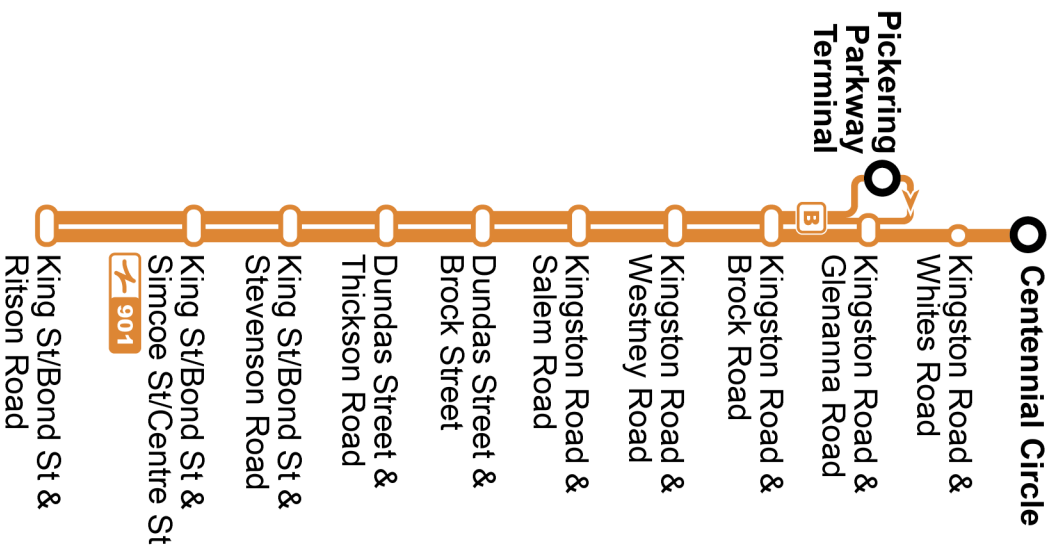

Additional overnight service is available on Blue night Route N1. See DurhamRegionTransit.com for more information.

Dashes indicate the stop is not served by a trip. Trip notes are indicated by a letter or symbol and explained at the bottom of each timetable. Schedule times are shown in 24-hour clock. If you require this information in an accessible format, please contact Customer Service at 1-866-247-0055. See durhamregiontransit.com for more information.