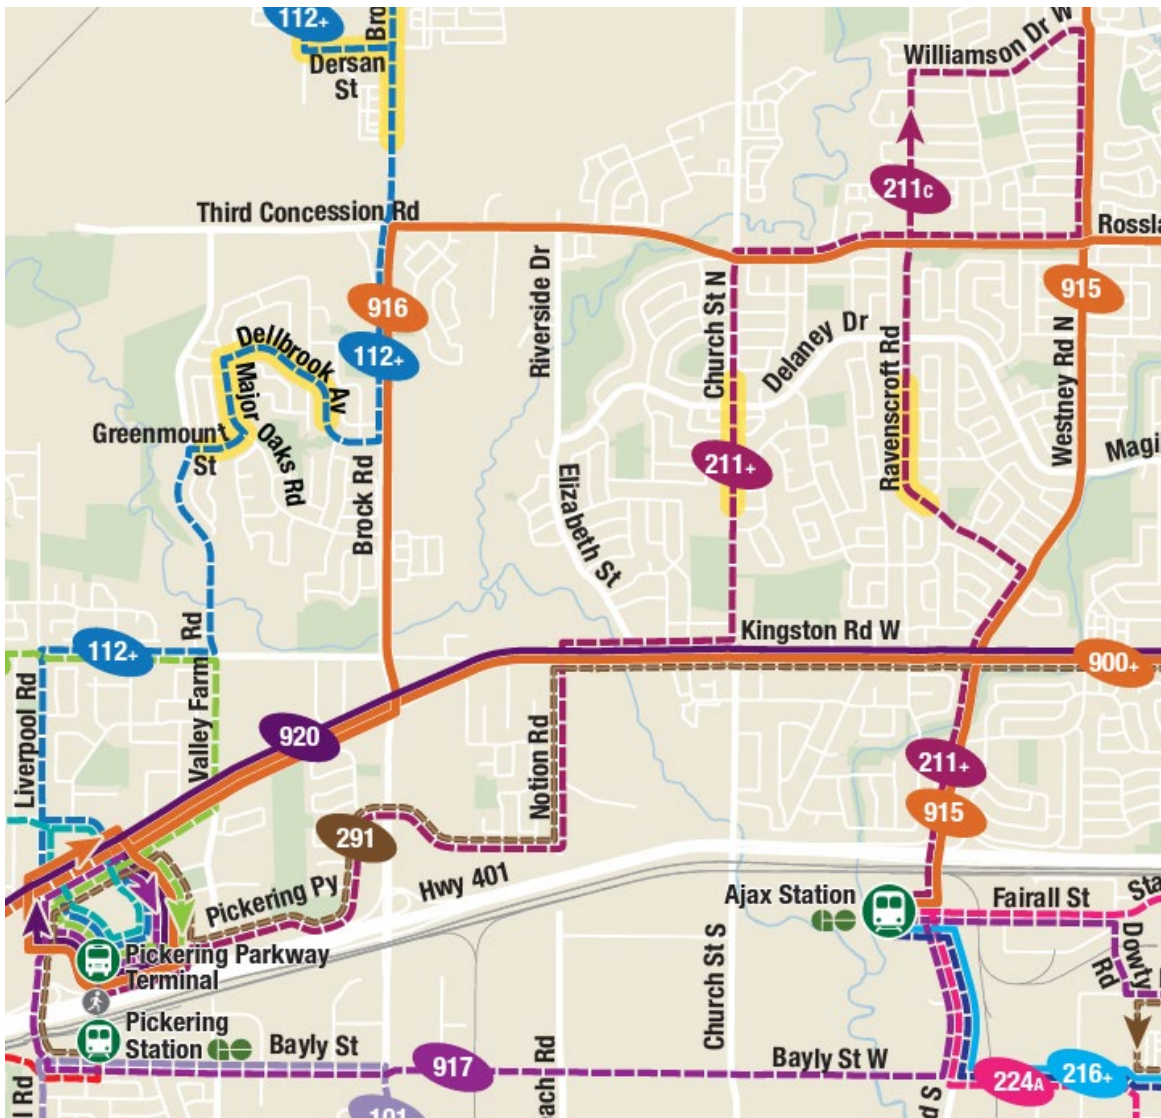

Legend

Operates at least every 20 minutes, weekdays, from AM peak through PM peak.
Operates at least every 30 minutes at other times.

Operates at least every 30 minutes

Operates at least every 15 minutes during certain times, operates at least every 30 minutes at other times.

Operates at least every 30 minutes

Operates at least every two hours

On Demand available to nearby bus routes at all times. Peak-period connections to local GO Transit rail stations available.

On Demand available to nearby bus routes when bus route is not operating.

Effective September 5, 2023

Customers are encouraged to visit www.durhamregiontransit.com to stay up to date with the latest schedule information.