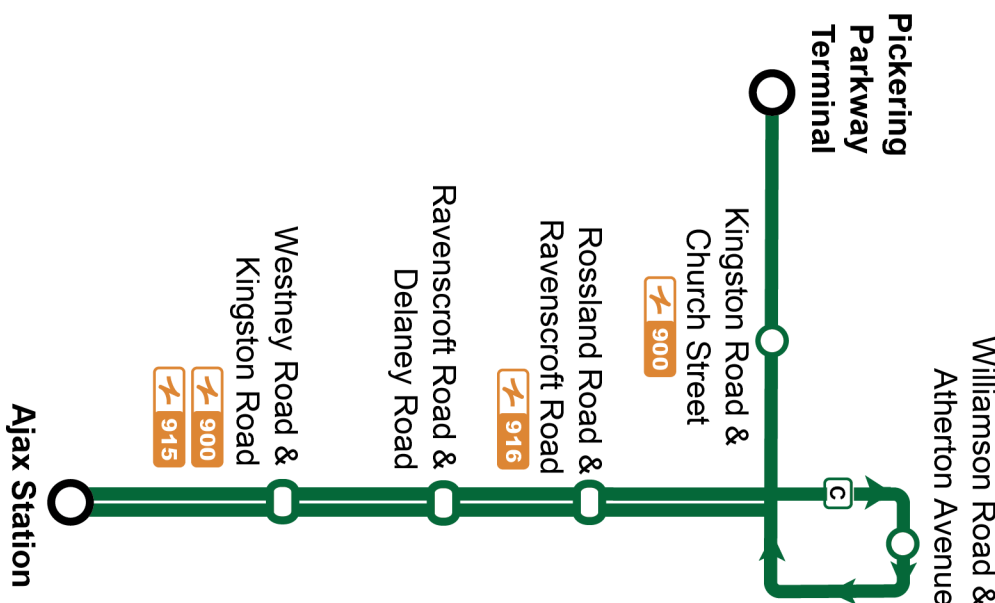

Weekday										East
Pickering Parkway Terminal B12 Stop #93112	Pickering Parkway @ Denmark Stop #1963	Church @ Sherwood Stop #3229	Ravenscroft @ Dent Stop #93104	1328 Westney Stop #2248	Ravenscroft @ Rossland Stop #92018	Westney @ Kingston (North side stop) Stop #2265	Ajax Station Stop #2569			
-	-	-	C 06:00	06:03	06:07	06:11	06:15			
-	-	-	C 06:41	06:44	06:48	06:52	06:56			
C 06:55	07:00	07:06	07:11	07:14	07:18	07:22	07:26			
C 07:25	07:30	07:36	07:41	07:44	07:48	07:52	07:56			
C 07:55	08:00	08:06	08:11	08:14	08:18	08:22	08:26			
16:45	16:50	16:56	-	-	17:02	17:06	17:10			
17:15	17:20	17:26	-	-	17:32	17:36	17:40			
17:45	17:50	17:56	-	-	18:02	18:06	18:10			
18:15	18:20	18:26	-	-	18:32	18:36	18:40			
18:45	18:50	18:56	-	-	19:02	19:06	19:10			
19:15	19:20	19:26	-	-	19:32	19:36	19:40			
C To Ajax Station via Williamson Drive										

On Demand service is available at select stops on this route when scheduled bus service is not operating. See DurhamRegionTransit.com for more information.

Service is available 24 hours a day. See DurhamRegionTransit.com for more information.

Dashes indicate the stop is not served by a trip. Trip notes are indicated by a letter or symbol and explained at the bottom of each timetable. Schedule times are shown in 24-hour clock. If you require this information in an accessible format, please contact Customer Service at 1-866-247-0055. See durhamregiontransit.com for more information.