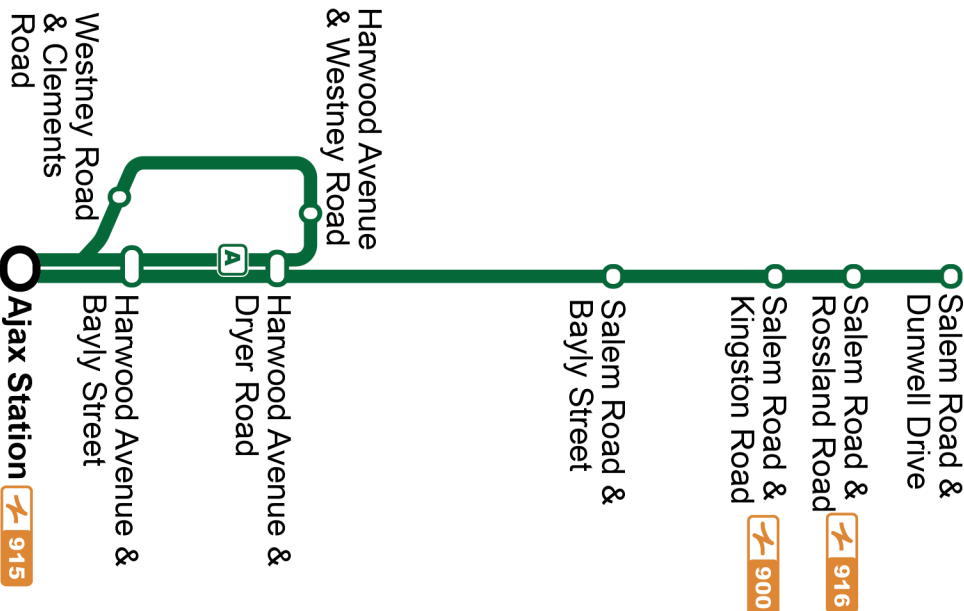

On Demand service is available at select stops on this route when scheduled bus service is not operating. See DurhamRegionTransit.com for more information.

Service is available 24 hours a day. See DurhamRegionTransit.com for more information.

Dashes indicate the stop is not served by a trip. Trip notes are indicated by a letter or symbol and explained at the bottom of each timetable. Schedule times are shown in 24-hour clock. If you require this information in an accessible format, please contact Customer Service at 1-866-247-0055. See durhamregiontransit.com for more information.