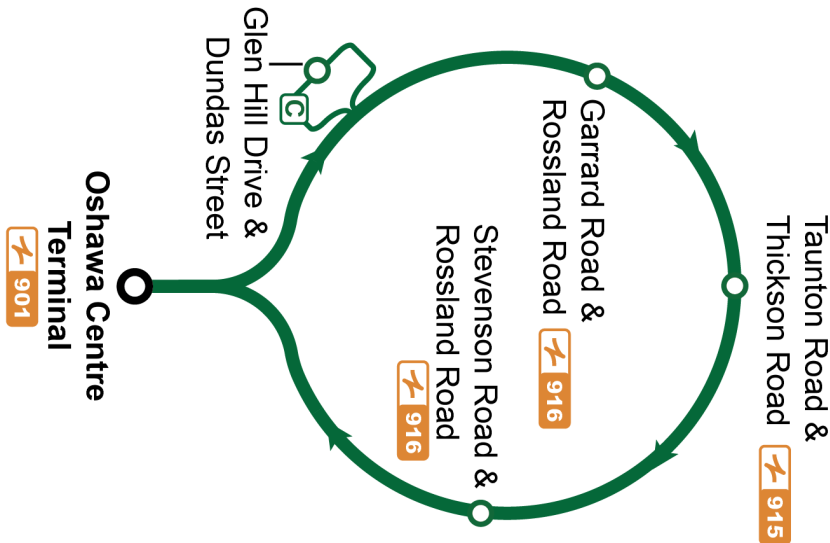

Service is available 24 hours a day. See DurhamRegionTransit.com for more information.

Dashes indicate the stop is not served by a trip. Trip notes are indicated by a letter or symbol and explained at the bottom of each timetable. Schedule times are shown in 24-hour clock. If you require this information in an accessible format, please contact Customer Service at 1-866-247-0055. See durhamregiontransit.com for more information.