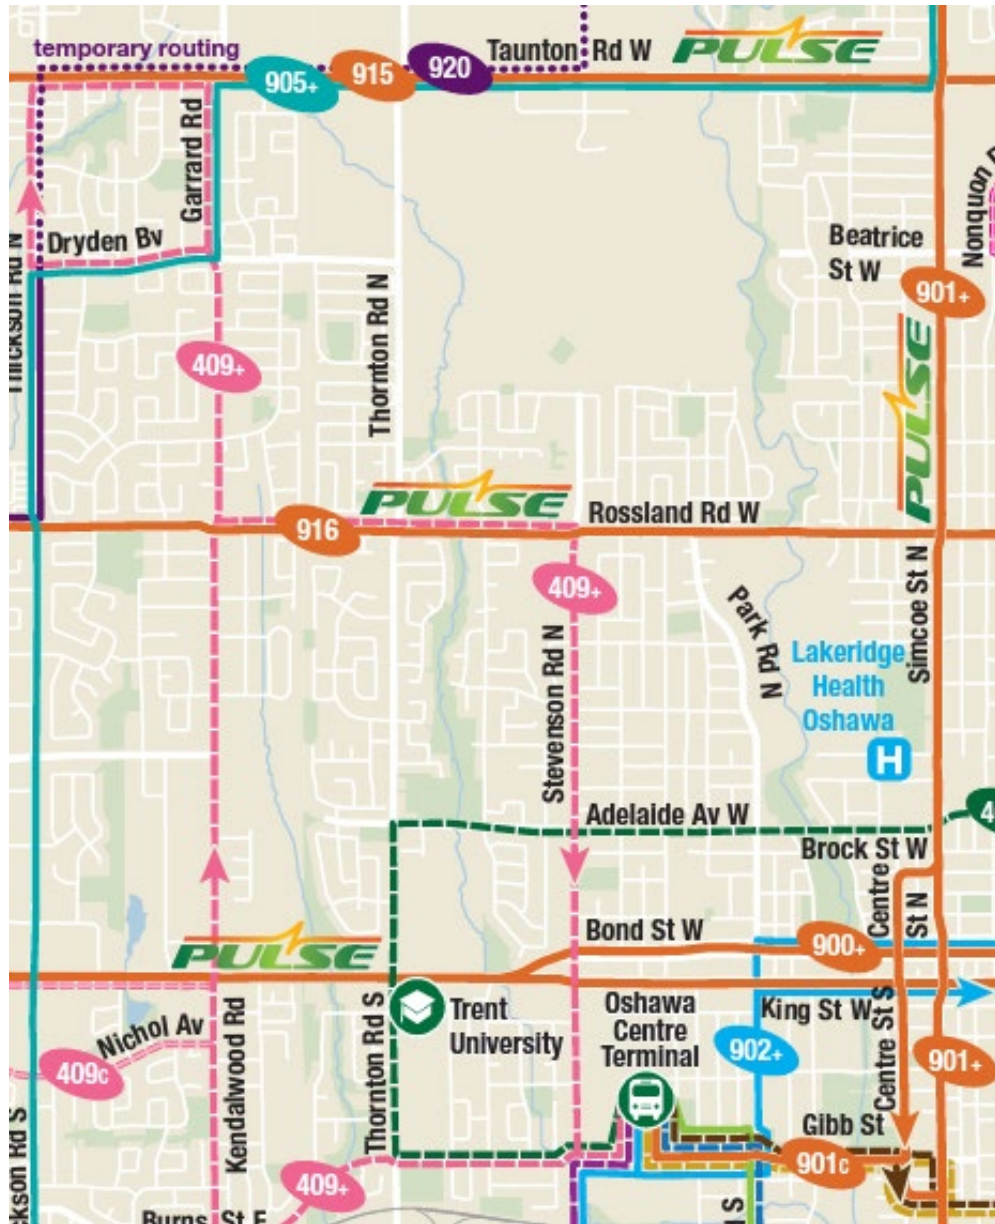

Operates at least every 30 minutes

Effective September 5, 2023

Customers are encouraged to visit [www.durhamregiontransit.com](http://www.durhamregiontransit.com) to stay up to date with the latest schedule information.

Service is available 24 hours a day. See [DurhamRegionTransit.com](http://DurhamRegionTransit.com) for more information.

Dashes indicate the stop is not served by a trip. Trip notes are indicated by a letter or symbol and explained at the bottom of each timetable. Schedule times are shown in 24-hour clock. If you require this information in an accessible format, please contact Customer Service at 1-866-247-0055. See [durhamregiontransit.com](http://durhamregiontransit.com) for more information.

Weekday		North	
Oshawa Centre Terminal <b>Stop #2595</b>		Garrard Northbound @ Rossland <b>Stop #352</b>	Taunton Eastbound @ Thickson <b>Stop #383</b>
06:45	-	06:54	07:00
07:15	-	07:24	07:30
07:45	-	07:54	08:00
08:15	-	08:24	08:30
08:45	-	08:54	09:00
09:15	-	09:24	09:30
09:45	-	09:54	10:00
<b>C</b> 10:15	10:24	10:31	10:37
10:45	-	10:54	11:00
11:15	-	11:24	11:30
11:45	-	11:54	12:00
<b>C</b> 12:15	12:24	12:31	12:37
12:45	-	12:54	13:00
13:15	-	13:24	13:30
13:45	-	13:54	14:00
<b>C</b> 14:15	14:24	14:31	14:37
14:45	-	14:54	15:00
15:15	-	15:24	15:30
15:45	-	15:54	16:00
<b>C</b> 16:15	16:24	16:31	16:37
16:45	-	16:54	17:00
17:15	-	17:24	17:30
17:45	-	17:54	18:00
18:15	-	18:24	18:30
18:45	-	18:54	19:00
19:15	-	19:24	19:30
<b>C - Via Glen Hill Drive</b>			