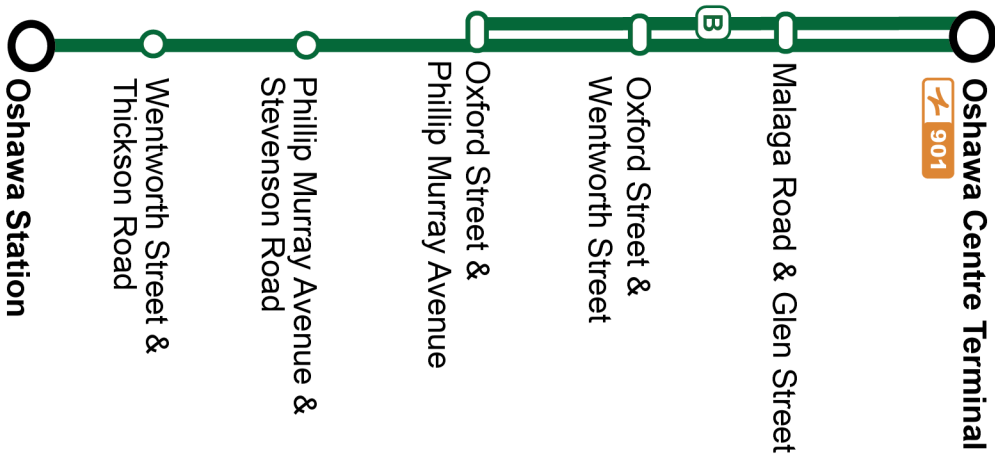

Dashes indicate the stop is not served by a trip. Trip notes are indicated by a letter or symbol and explained at the bottom of each timetable. Schedule times are shown in 24-hour clock. If you require this information in an accessible format, please contact Customer Service at 1-866-247-0055. See durhamregiontransit.com for more information.

Weekday					South
Oshawa Centre Terminal Stop #2595	Malaga & Park Stop #1014	Oxford @ Phillip Murray Stop #994	Wentworth @ Thickson Stop #268	Oshawa Station Stop #2585	
06:05	06:12	06:17	06:26	06:32	
06:35	06:42	06:47	06:56	07:02	
B 06:50	06:57	07:01	-	-	
07:05	07:12	07:17	07:26	07:32	
B 07:20	07:27	07:31	-	-	
07:35	07:42	07:47	07:56	08:02	
B 07:50	07:57	08:01	-	-	
08:05	08:12	08:17	08:26	08:32	
08:35	08:42	08:47	08:56	09:02	
09:05	09:12	09:17	09:26	09:32	
09:35	09:42	09:48	09:58	10:04	
10:05	10:12	10:18	10:28	10:34	
10:35	10:42	10:48	10:58	11:04	
11:05	11:12	11:18	11:28	11:34	
11:35	11:42	11:48	11:58	12:04	
12:05	12:12	12:18	12:28	12:34	
12:35	12:42	12:48	12:58	13:04	
13:05	13:12	13:18	13:28	13:34	
13:35	13:42	13:48	13:58	14:04	
14:05	14:12	14:18	14:28	14:34	
14:35	14:42	14:48	14:58	15:04	
B 14:50	14:57	15:02	-	-	
15:05	15:12	15:18	15:28	15:34	
B 15:20	15:27	15:32	-	-	
15:35	15:42	15:48	15:58	16:04	
B 15:50	15:57	16:02	-	-	
16:05	16:12	16:18	16:28	16:34	
B 16:20	16:27	16:32	-	-	
16:35	16:42	16:48	16:58	17:04	
B 16:50	16:57	17:02	-	-	
17:05	17:12	17:18	17:28	17:34	
B 17:20	17:27	17:32	-	-	
17:35	17:42	17:48	17:58	18:04	
B 17:50	17:57	18:02	-	-	
18:05	18:12	18:18	18:28	18:34	
18:35	18:42	18:48	18:58	19:04	
19:05	19:12	19:18	19:28	19:34	
19:35	19:42	19:48	19:58	20:04	
20:05	20:12	20:18	20:28	20:34	
20:35	20:42	20:48	20:58	21:04	
21:05	21:12	21:18	21:28	21:34	
21:35	21:42	21:48	21:58	22:04	
B 21:50	21:57	22:02	-	-	
22:05	22:12	22:17	22:26	22:32	
22:35	22:42	22:47	22:56	23:02	
B To Oxford and Phillip Murray					