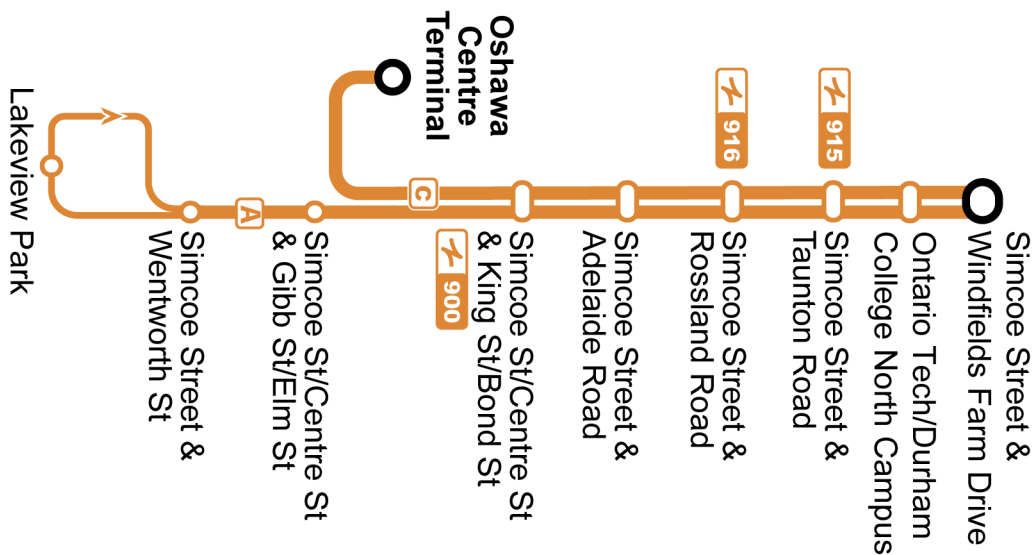

Additional overnight service is available on Blue Night Routes N1 and N2.

Dashes indicate the stop is not served by a trip. Trip notes are indicated by a letter or symbol and explained at the bottom of each timetable. Schedule times are shown in 24-hour clock. If you require this information in an accessible format, please contact Customer Service at 1-866-247-0055. See durhamregiontransit.com for more information.