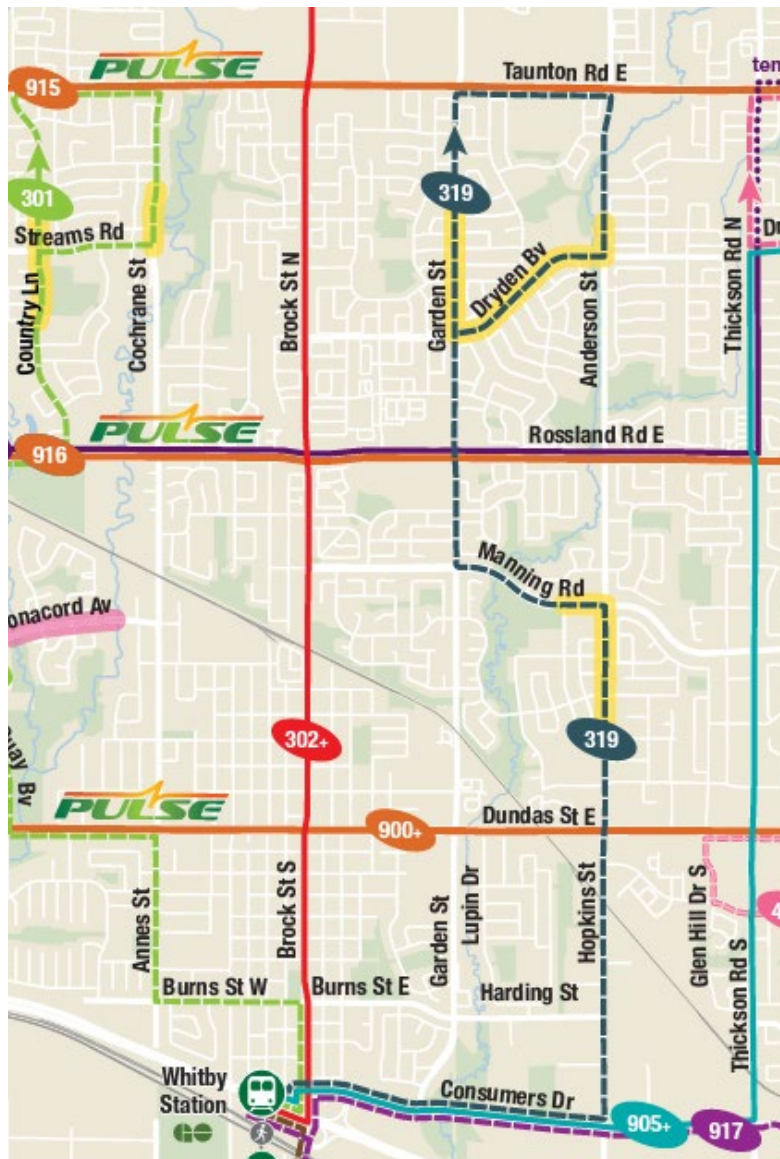

Effective September 5, 2023

Customers are encouraged to visit www.durhamregiontransit.com to stay up to date with the latest schedule information.

Weekday		North	
Whitby Station Platform 11 Stop #2576	Anderson Northbound @ Dundas Stop #225	Garden Northbound @ Rossland Stop #11	Garden Northbound @ Dryden Stop #14
06:30	06:38	06:42	06:44
07:00	07:08	07:12	07:14
07:30	07:38	07:42	07:44
08:05	08:13	08:17	08:19
08:35	08:43	08:47	08:49
09:05	09:13	09:17	09:19
09:35	09:43	09:47	09:49
10:05	10:13	10:17	10:19
10:35	10:43	10:47	10:49
11:05	11:13	11:17	11:19
11:35	11:43	11:47	11:49
12:05	12:13	12:17	12:19
12:35	12:43	12:47	12:49
13:05	13:13	13:17	13:19
13:35	13:43	13:47	13:49
14:05	14:13	14:17	14:19
14:35	14:43	14:47	14:49
15:05	15:13	15:17	15:19
15:35	15:43	15:47	15:49
16:05	16:14	16:18	16:20
16:35	16:44	16:48	16:50
17:05	17:14	17:20	17:22
17:35	17:44	17:50	17:52
18:08	18:17	18:23	18:25
18:38	18:46	18:50	18:52
19:08	19:16	19:20	19:22
19:38	19:46	19:50	19:52
20:06	20:14	20:18	20:20

Weekday		South	
Garden Northbound @ Dryden Stop #14	Garden Southbound @ Heaver Stop #30	Anderson Southbound @ Dundas Stop #259	Whitby Station Platform 11 Stop #2576
05:44	05:55	06:01	06:08
06:14	06:25	06:31	06:38
06:44	06:55	07:01	07:08
07:14	07:25	07:31	07:38
07:44	07:55	08:01	08:08
08:19	08:29	08:34	08:41
08:49	08:59	09:04	09:11
09:19	09:29	09:34	09:41
09:49	09:59	10:04	10:11
10:19	10:29	10:34	10:41
10:49	10:59	11:04	11:11
11:19	11:29	11:34	11:41
11:49	11:59	12:04	12:11
12:19	12:29	12:34	12:41
12:49	12:59	13:04	13:11
13:19	13:29	13:34	13:41
13:49	13:59	14:04	14:11
14:19	14:29	14:34	14:41
14:49	14:59	15:04	15:11
15:19	15:29	15:34	15:41
15:49	15:59	16:04	16:11
16:20	16:30	16:35	16:42
16:50	17:00	17:05	17:12
17:22	17:32	17:37	17:44
17:52	18:02	18:07	18:14
18:25	18:35	18:40	18:47
18:52	19:02	19:07	19:14
19:22	19:32	19:37	19:44
19:52	20:02	-	-
20:20	20:30	-	-