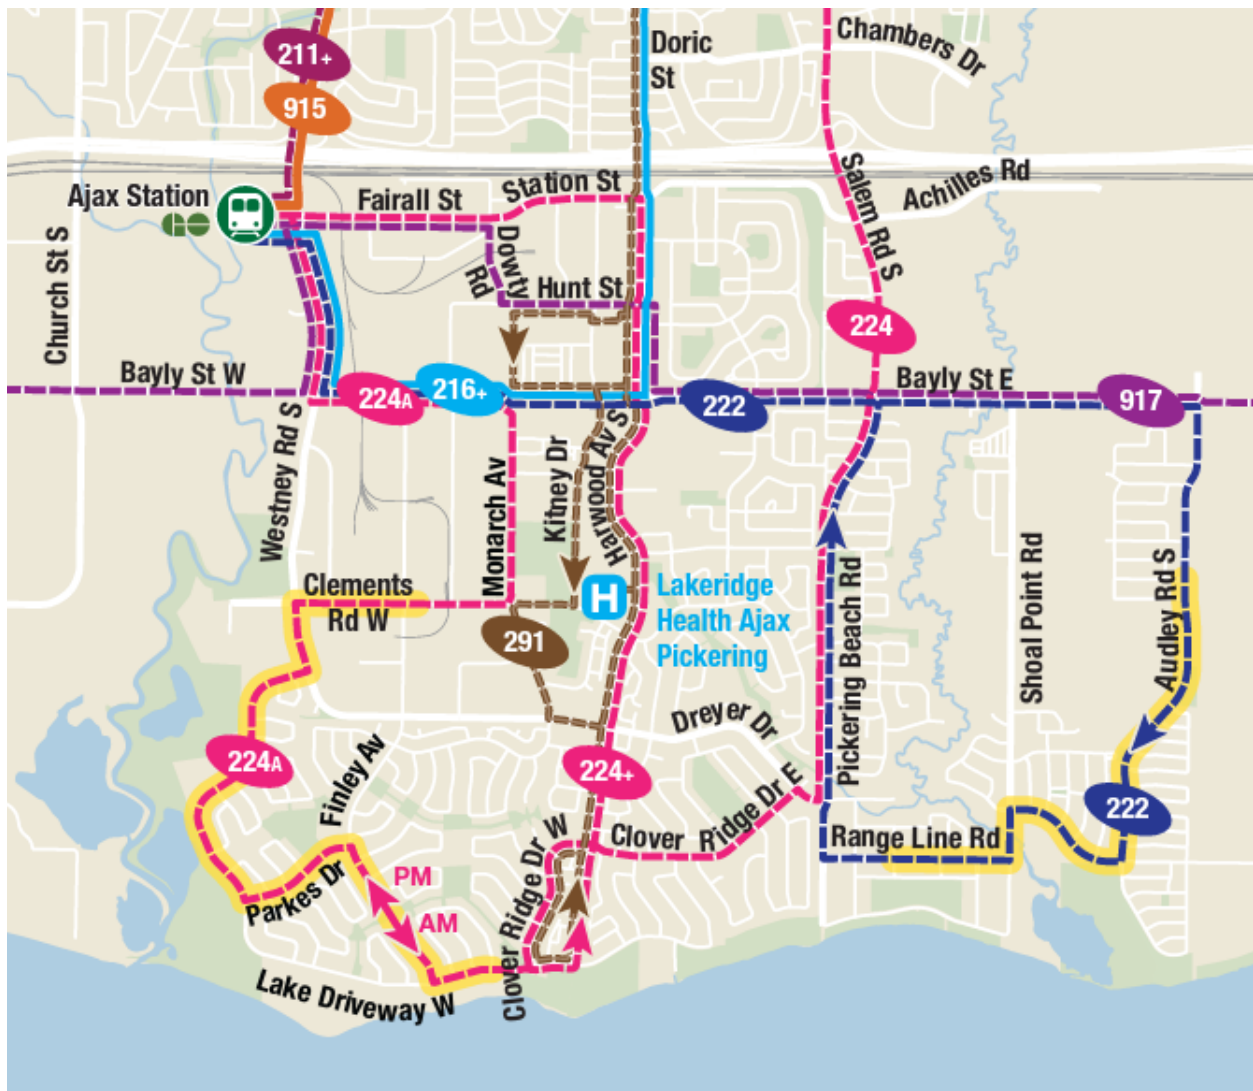

Operates at least every 30 minutes

Operates at least every two hours

On Demand available to nearby bus routes at all times. Peak-period connections to local GO Transit rail stations available.

On Demand available to nearby bus routes when bus route is not operating.

Effective September 5, 2023

Customers are encouraged to visit www.durhamregiontransit.com to stay up to date with the latest schedule information.

Service is available 24 hours a day. See DurhamRegionTransit.com for more information.

Saturday and Sunday					South
Salem Southbound @ Dunwell Stop #93138	Salem Southbound @ Kingston Stop #93151	Salem Southbound @ Bayly Stop #3053	Harwood Northbound @ Dryer Stop #3231	Harwood Northbound @ Bayly Stop #2072	Ajax Station Platform 12 Stop #2569
-	05:46	05:50	05:56	05:59	06:06
06:09	06:16	06:20	06:26	06:29	06:36
06:39	06:46	06:50	06:56	06:59	07:06
07:09	07:16	07:20	07:26	07:29	07:36
07:39	07:46	07:50	07:56	07:59	08:06
08:09	08:16	08:20	08:26	08:29	08:36
08:39	08:46	08:50	08:56	08:59	09:06
09:09	09:16	09:20	09:26	09:29	09:36
09:39	09:46	09:50	09:56	09:59	10:06
10:09	10:16	10:20	10:26	10:29	10:36
10:39	10:46	10:50	10:56	10:59	11:06
11:09	11:16	11:20	11:26	11:29	11:36
11:39	11:46	11:50	11:56	11:59	12:06
12:09	12:16	12:20	12:26	12:29	12:36
12:39	12:46	12:50	12:56	12:59	13:06
13:09	13:16	13:20	13:26	13:29	13:36
13:39	13:46	13:50	13:56	13:59	14:06
14:09	14:16	14:20	14:26	14:29	14:36
14:39	14:46	14:50	14:56	14:59	15:06
15:09	15:16	15:20	15:26	15:29	15:36
15:39	15:46	15:50	15:56	15:59	16:06
16:09	16:16	16:20	16:26	16:29	16:36
16:39	16:46	16:50	16:56	16:59	17:06
17:09	17:16	17:20	17:26	17:29	17:36
17:39	17:46	17:50	17:56	17:59	18:06
18:09	18:16	18:20	18:26	18:29	18:36
18:39	18:46	18:50	18:56	18:59	19:06
19:09	19:16	19:20	19:26	19:29	19:36
19:39	19:46	19:50	19:56	19:59	20:06
20:09	20:15	20:19	20:26	20:29	20:34
20:39	20:45	20:49	20:56	20:59	21:04
21:09	21:15	21:19	21:26	21:29	21:34
21:39	21:45	21:49	21:56	21:59	22:04
22:09	22:15	22:19	22:26	22:29	22:34