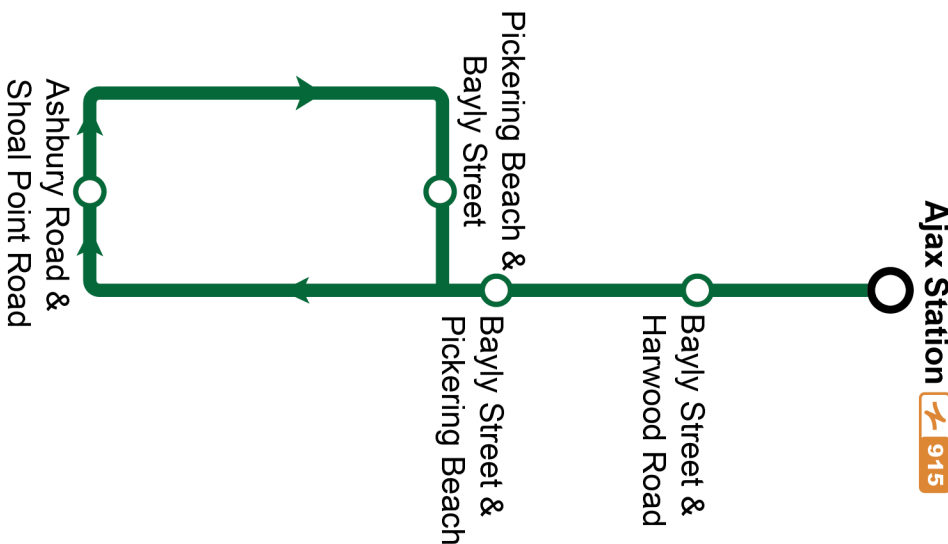

Weekday				Loop
Ajax Station Platform 11 Stop #2569	Bayly Eastbound @ Audley Stop #3061	Ashbury Westbound @ Shoal Point Stop #3067	Bayly Westbound @ Salem Stop #2313	Ajax Station Platform 11 Stop #2569
05:52	06:02	06:08	06:13	06:21
06:15	06:25	06:31	06:36	06:44
06:50	07:01	07:07	07:13	07:21
07:25	07:36	07:42	07:48	07:56
08:00	08:11	08:17	08:23	08:31
08:40	08:51	08:57	09:03	09:11
16:00	16:12	16:18	16:24	16:33
16:30	16:42	16:48	16:54	17:03
17:15	17:27	17:33	17:39	17:48
17:45	17:57	18:03	18:09	18:18
18:15	18:27	18:33	18:39	18:48

On Demand service is available at select stops on this route when scheduled bus service is not operating. See DurhamRegionTransit.com for more information.

Service is available 24 hours a day. See DurhamRegionTransit.com for more information.

Dashes indicate the stop is not served by a trip. Trip notes are indicated by a letter or symbol and explained at the bottom of each timetable. Schedule times are shown in 24-hour clock. If you require this information in an accessible format, please contact Customer Service at 1-866-247-0055. See durhamregiontransit.com for more information.