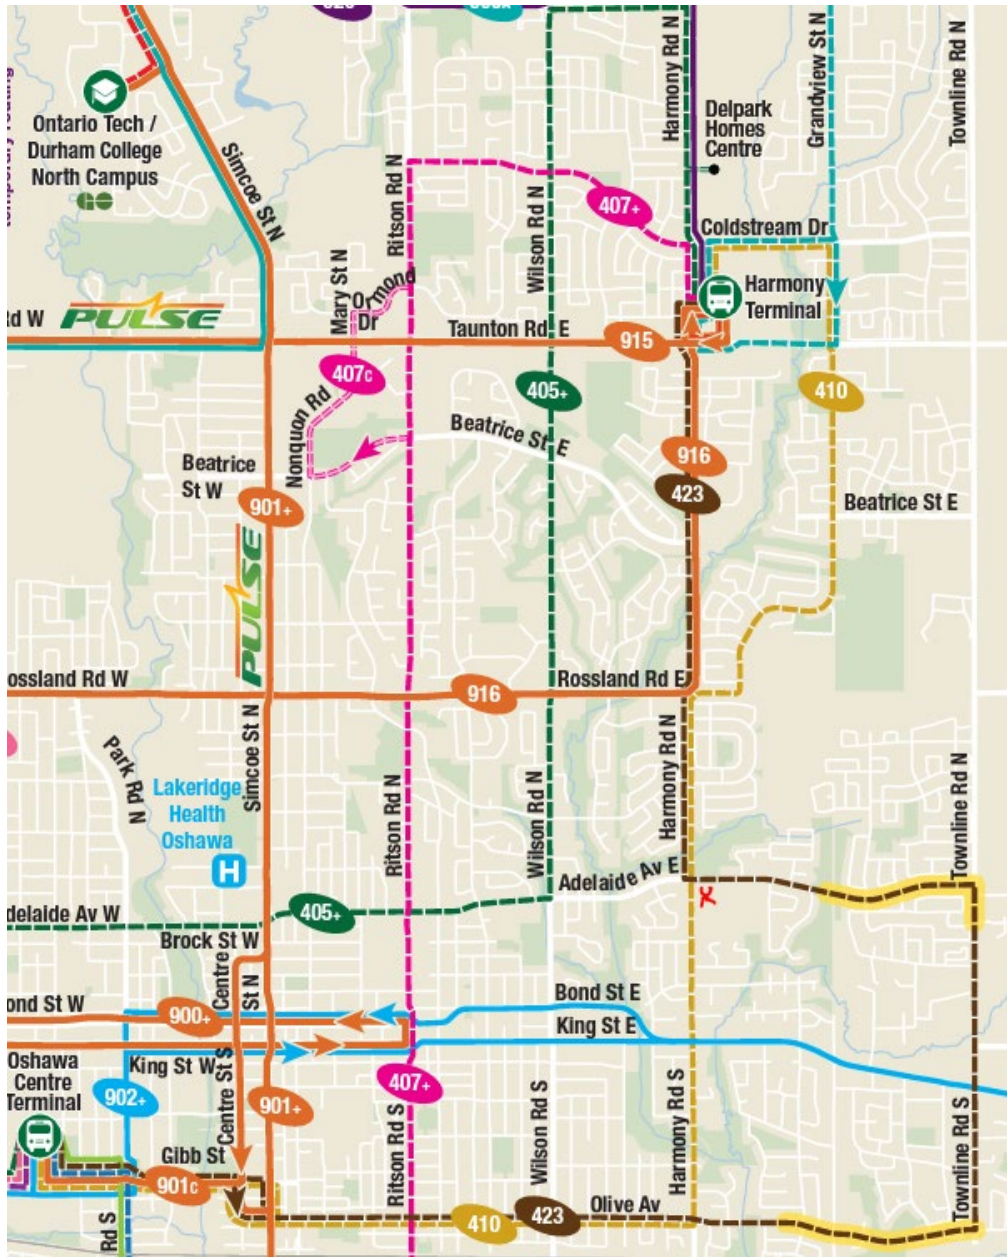

Eastdale CVI Travel Guide

Effective September 5, 2023

Customers are encouraged to visit www.durhamregiontransit.com to stay up to date with the latest schedule information.

Legend:

- Operates at least every 15 minutes during certain times, operates at least every 30 minute at other times.
- Operates at least every 30 minutes
- Operates at least every two hours
- On Demand available to nearby bus routes at all times. Peak-period connections to local GO Transit rail stations available.
- On Demand available to nearby bus routes when bus route is not operating.

Saturday and Sunday		South			
Route	Harmony Terminal Stop #812	Grandview Southbound @ Park Ridge Stop #800	Harmony Southbound @ King Stop #1148	Gibb Westbound @ Centre Stop #2604	Oshawa Centre Terminal Stop #2595
410	06:20	06:23	06:32	06:40	06:43
410	06:50	06:53	07:02	07:10	07:13
410	07:20	07:23	07:32	07:40	07:43
410	07:50	07:53	08:02	08:10	08:13
410	08:20	08:23	08:32	08:40	08:43
410	08:50	08:53	09:02	09:10	09:13
410	09:20	09:23	09:32	09:40	09:43
410	09:50	09:53	10:03	10:11	10:14
410	10:20	10:23	10:33	10:41	10:44
410	10:50	10:53	11:03	11:11	11:14
410	11:20	11:23	11:33	11:41	11:44
410	11:50	11:53	12:03	12:11	12:14
410	12:20	12:23	12:33	12:41	12:44
410	12:50	12:53	13:03	13:11	13:14
410	13:20	13:23	13:33	13:41	13:44
410	13:50	13:53	14:03	14:11	14:14
410	14:20	14:23	14:33	14:41	14:44
410	14:50	14:53	15:03	15:11	15:14
410	15:20	15:23	15:33	15:41	15:44
410	15:50	15:53	16:03	16:11	16:14
410	16:20	16:23	16:33	16:41	16:44
410	16:50	16:53	17:03	17:11	17:14
410	17:20	17:23	17:33	17:41	17:44
410	17:50	17:53	18:03	18:11	18:14
410	18:20	18:23	18:33	18:41	18:44
410	18:50	18:53	19:03	19:11	19:14
410	19:20	19:23	19:33	19:41	19:44
410	19:50	19:53	20:03	20:11	20:14
410	20:20	20:23	20:33	20:41	20:44
410	20:50	20:53	21:03	21:11	21:14
410	21:20	21:23	21:33	21:41	21:44
410	21:50	21:53	22:03	22:11	22:14
410	22:20	22:23	22:33	22:41	22:44