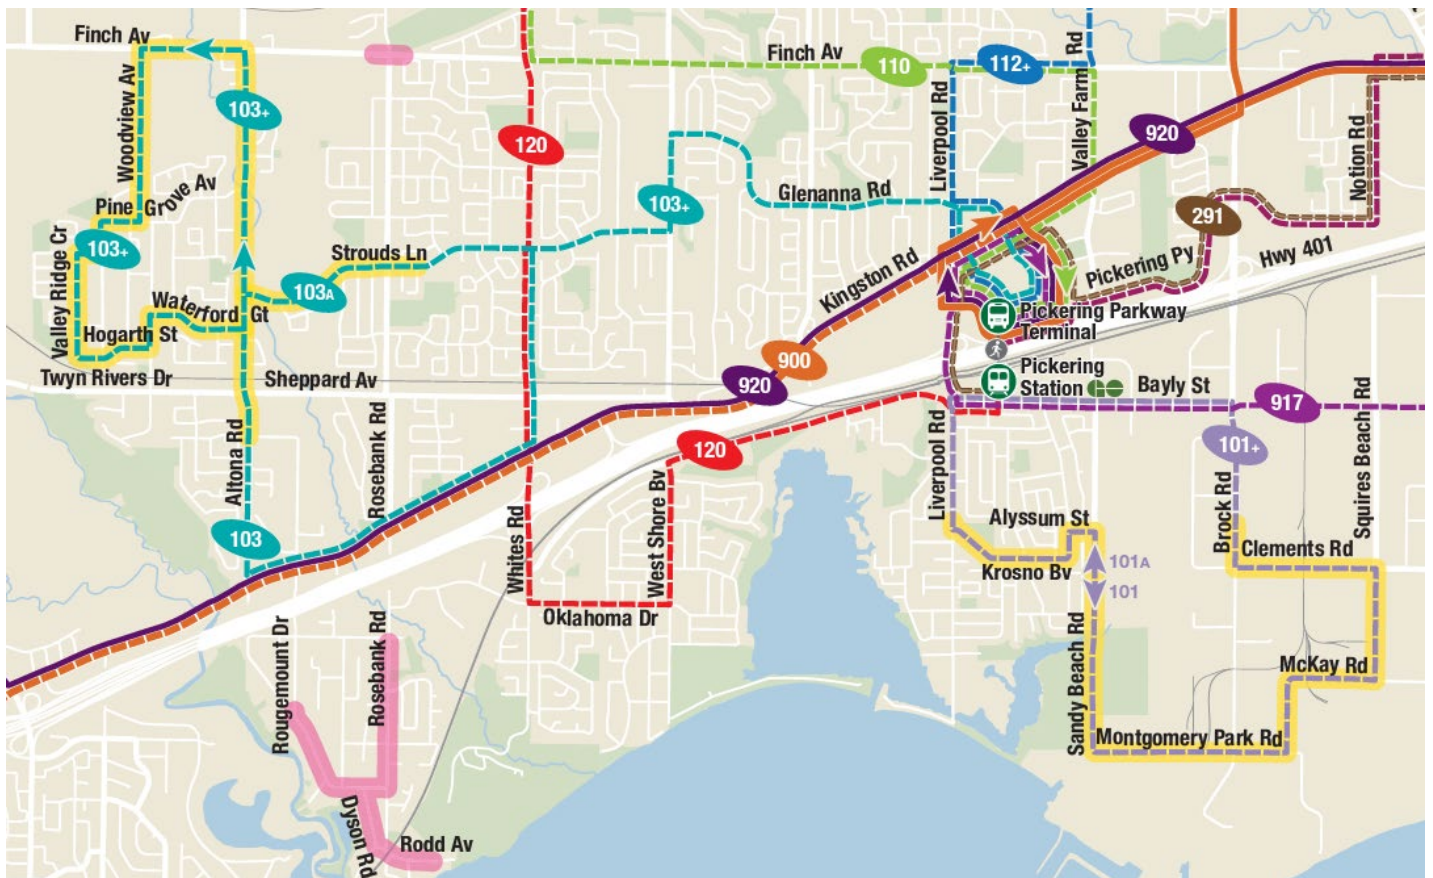

Operates at least every 30 minutes

Operates at least every two hours

On Demand available to nearby bus routes at all times. Peak-period connections to local GO Transit rail stations available.

On Demand available to nearby bus routes when bus route is not operating.

**B** To Pickering Parkway Terminal

Saturday and Sunday						West		
Bond @ Ritson Stop #1163	Dundas @ Thickson Stop #388	Dundas @ Brock Street Stop #398	Kingston @ Salem Stop #1591	Kingston @ Westney Stop #1598	Kingston @ Brock Road Stop #1604	Pickering Parkway Terminal B12 Stop #93112	Kingston @ Whites Stop #1742	Centennial Circle Stop #3589
16:05	16:18	16:23	16:34	16:39	16:44	-	16:54	17:03
<b>B</b> 16:20	16:33	16:38	16:49	16:54	17:00	17:04	-	-
16:35	16:48	16:53	17:04	17:09	17:14	-	17:24	17:33
<b>B</b> 16:50	17:03	17:08	17:19	17:24	17:30	17:34	-	-
17:05	17:18	17:23	17:34	17:39	17:44	-	17:54	18:03
<b>B</b> 17:20	17:33	17:38	17:49	17:54	18:00	18:04	-	-
17:35	17:48	17:53	18:04	18:09	18:14	-	18:24	18:33
<b>B</b> 17:50	18:03	18:08	18:19	18:24	18:30	18:34	-	-
18:05	18:18	18:23	18:34	18:39	18:44	-	18:54	19:03
<b>B</b> 18:20	18:33	18:38	18:49	18:54	19:00	19:04	-	-
18:35	18:47	18:52	19:03	19:07	19:12	-	19:20	19:28
<b>B</b> 18:50	19:02	19:07	19:18	19:22	19:28	19:32	-	-
19:05	19:17	19:22	19:33	19:37	19:42	-	19:50	19:58
<b>B</b> 19:20	19:32	19:37	19:48	19:52	19:58	20:02	-	-
19:35	19:47	19:52	20:03	20:07	20:12	-	20:20	20:28
<b>B</b> 19:50	20:02	20:07	20:18	20:22	20:28	20:32	-	-
20:05	20:17	20:22	20:33	20:37	20:42	-	20:50	20:58
<b>B</b> 20:22	20:34	20:39	20:50	20:54	21:00	21:04	-	-
20:40	20:52	20:57	21:08	21:12	21:17	-	21:25	21:33
21:10	21:22	21:27	21:38	21:42	21:47	-	21:55	22:03
21:40	21:52	21:57	22:08	22:12	22:17	-	22:25	22:33
22:18	22:30	22:35	22:46	22:50	22:55	-	23:03	23:12
22:48	23:00	23:05	23:16	23:20	23:25	-	23:33	23:42