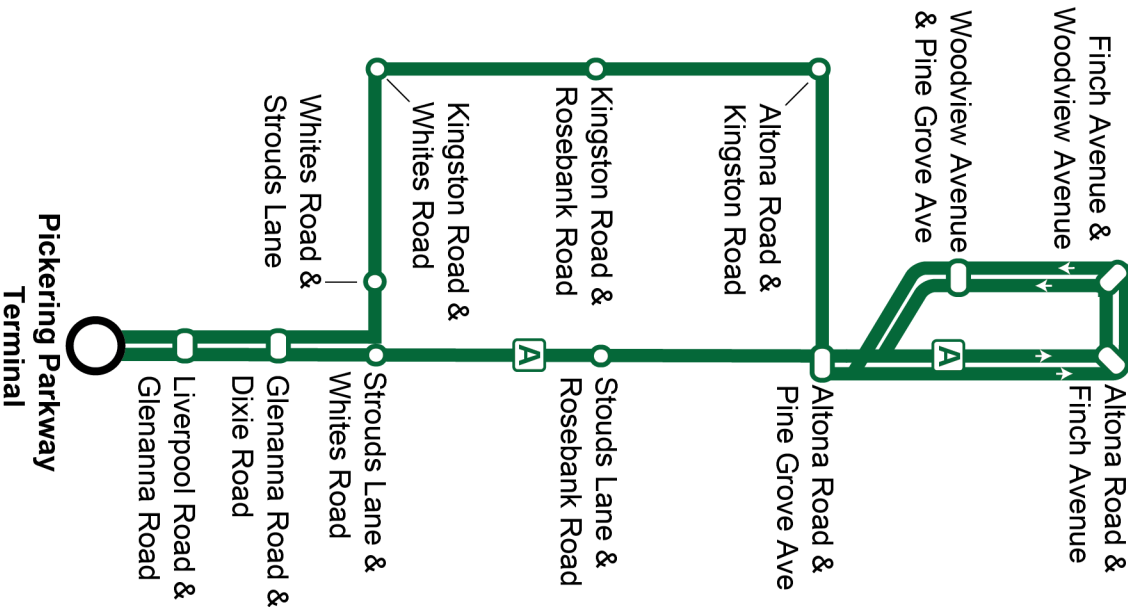

Weekday		East		
Altona Northbound @ Pine Grove <b>Stop #94209</b>	Waterford Eastbound @ Forestview <b>Stop #3004</b>	Strouds Eastbound @ Whites <b>Stop #94190</b>	Whites Northbound @ Strouds <b>Stop #1746</b>	Pickering Parkway Terminal Platform B12 <b>Stop #93112</b>
05:20	05:30	-	05:38	05:48
05:50	06:00	-	06:08	06:18
06:14	06:24	-	06:32	06:42
06:44	06:54	-	07:02	07:12
07:14	07:24	-	07:32	07:42
07:44	07:54	-	08:02	08:12
08:14	08:24	-	08:32	08:42
08:44	08:54	-	09:02	09:12
09:14	09:24	-	09:32	09:42
09:40	09:50	-	09:58	10:08
10:10	10:20	-	10:28	10:38
10:40	10:50	-	10:58	11:08
11:10	11:20	-	11:28	11:38
11:40	11:50	-	11:58	12:08
<b>A</b> 12:13	12:23	12:28	-	12:38
<b>A</b> 12:43	12:53	12:58	-	13:08
<b>A</b> 13:13	13:23	13:28	-	13:38
<b>A</b> 13:43	13:53	13:58	-	14:08
<b>A</b> 14:13	14:23	14:28	-	14:38
<b>A</b> 14:43	14:53	14:58	-	15:08
<b>A</b> 15:13	15:23	15:28	-	15:38
<b>A</b> 15:43	15:53	15:58	-	16:08
<b>A</b> 16:13	16:23	16:28	-	16:38
<b>A</b> 16:43	16:53	16:58	-	17:08
<b>A</b> 17:13	17:23	17:28	-	17:38
<b>A</b> 17:43	17:53	17:58	-	18:08
<b>A</b> 18:13	18:23	18:28	-	18:38
<b>A</b> 18:43	18:53	18:58	-	19:08
19:13	19:23	-	-	-
<b>A: To Pickering Parkway via Strouds</b>				