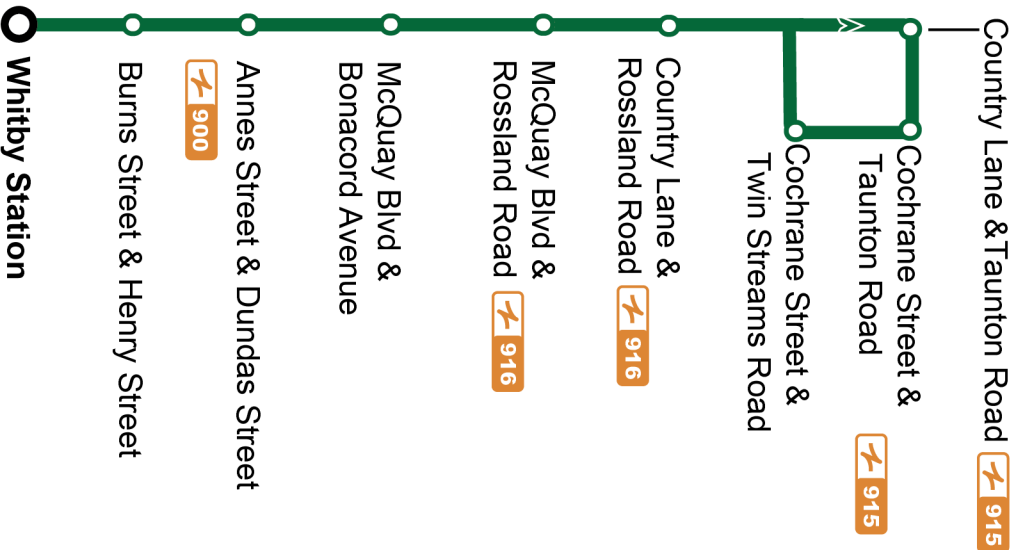

On Demand service is available at select stops on this route when scheduled bus service is not operating. See DurhamRegionTransit.com for more information.

Service is available 24 hours a day. See DurhamRegionTransit.com for more information.

Dashes indicate the stop is not served by a trip. Trip notes are indicated by a letter or symbol and explained at the bottom of each timetable. Schedule times are shown in 24-hour clock. If you require this information in an accessible format, please contact Customer Service at 1-866-247-0055. See durhamregiontransit.com for more information.