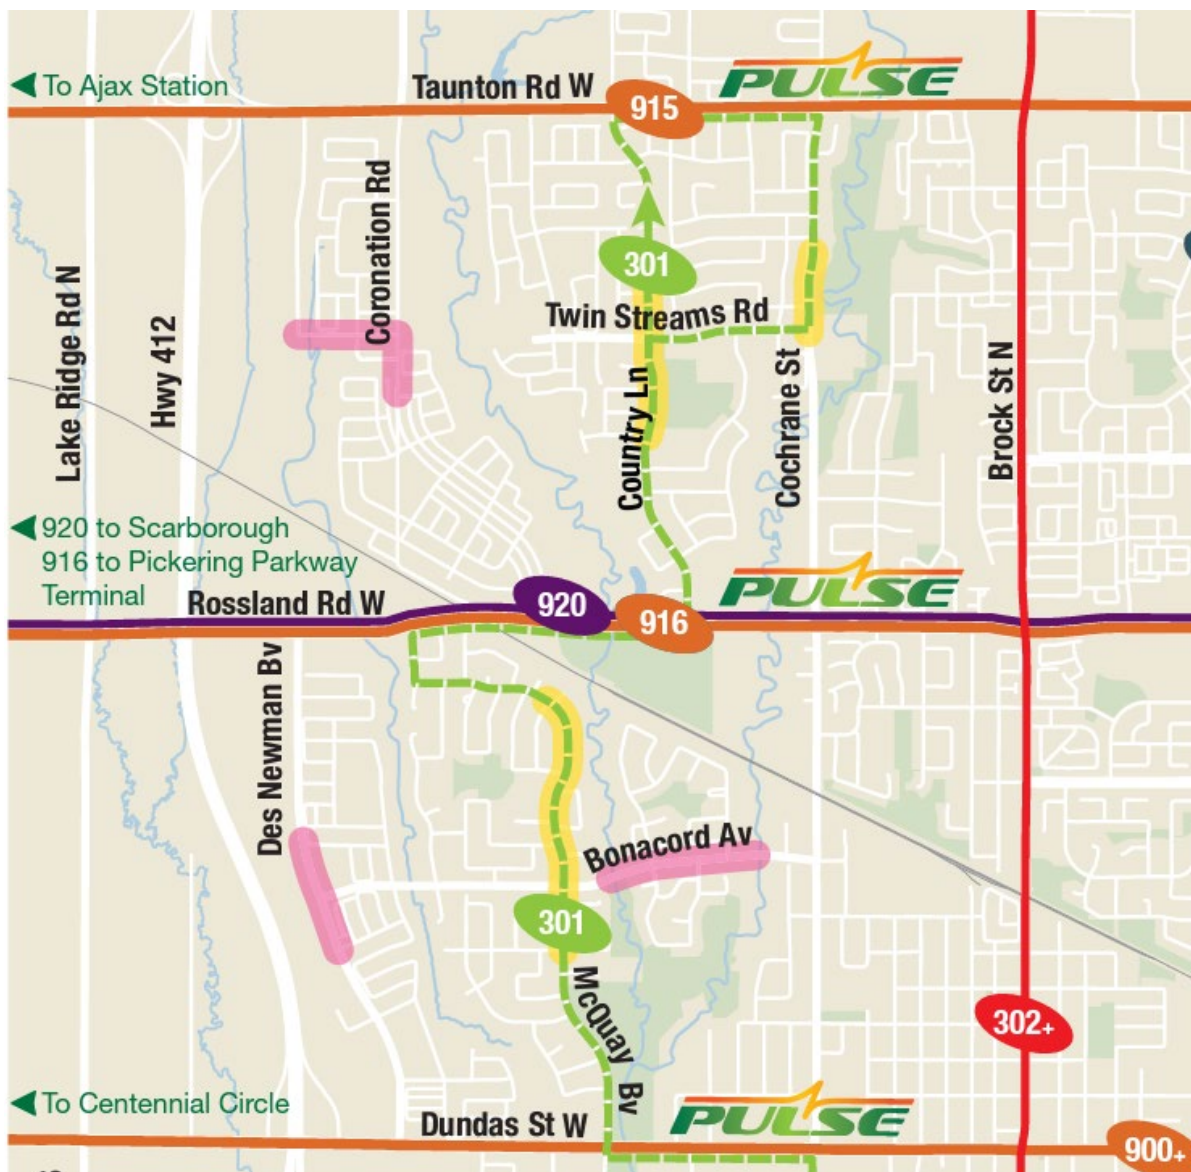

Legend

- Operates at least every 20 minutes, weekdays, from AM peak through PM peak. Operates at least every 30 minutes at other times.
- Operates at least every 30 minutes
- Operates at least every 15 minutes during certain times, operates at least every 30 minutes at other times.
- Operates at least every 30 minutes
- Operates at least every two hours
- On Demand available to nearby bus routes at all times. Peak-period connections to local GO Transit rail stations available.
- On Demand available to nearby bus routes when bus route is not operating.

Effective September 5, 2023

Customers are encouraged to visit www.durhamregiontransit.com to stay up to date with the latest schedule information.