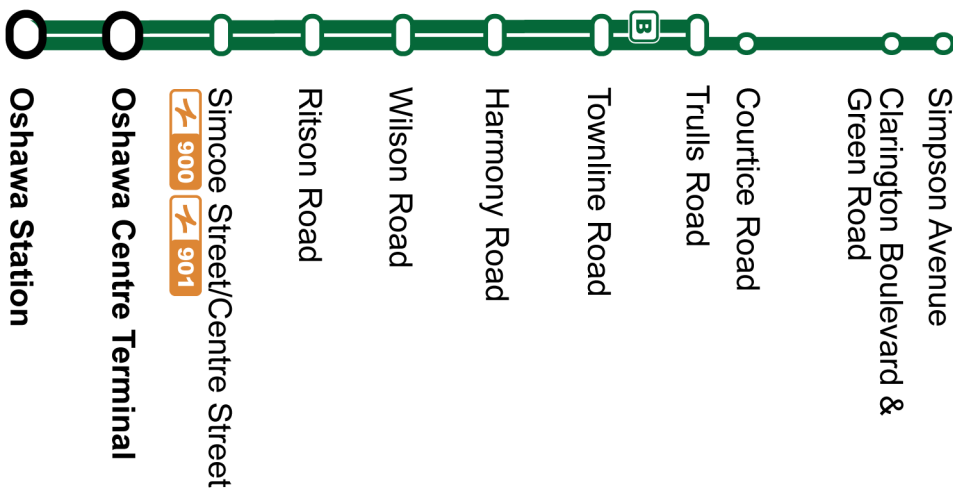

Service is available 24 hours a day within the Whitby urban area.
See DurhamRegionTransit.com for more information.

Dashes indicate the stop is not served by a trip. Trip notes are indicated by a letter or symbol and explained at the bottom of each timetable. Schedule times are shown in 24-hour clock. If you require this information in an accessible format, please contact Customer Service at 1-866-247-0055. See durhamregiontransit.com for more information.