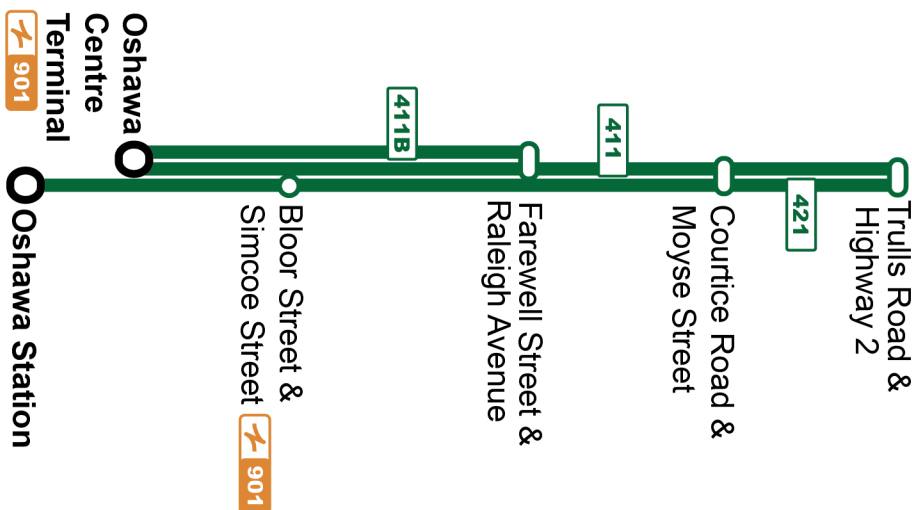

Saturday and Sunday		West		
Route	Trulls Northbound @ Highway 2 Stop #93338	Courice Southbound @ Moyse Stop #1217	Farewell Southbound @ Raleigh Stop #1119	Oshawa Centre Terminal Stop #2595
411	-	-	09:43	09:57
411	-	-	10:13	10:27
411	10:22	10:27	10:43	10:57
411	10:52	10:57	11:13	11:27
411	11:22	11:27	11:43	11:57
411	11:52	11:57	12:13	12:27
411	12:22	12:27	12:43	12:57
411	12:52	12:57	13:13	13:27
411	13:22	13:27	13:43	13:57
411	13:52	13:57	14:13	14:27
411	14:22	14:27	14:43	14:57
411	14:52	14:57	15:13	15:27
411	15:22	15:27	15:43	15:57
411	15:52	15:57	16:13	16:27
411	16:22	16:27	16:43	16:57
411	16:52	16:57	17:13	17:27
411	17:22	17:27	17:43	17:57
411	17:52	17:57	18:13	18:27
411	18:22	18:27	18:43	18:57

Trip notes are indicated by a letter or symbol and explained at the bottom of each timetable. Schedule times are shown in 24-hour clock. If you require this information in an accessible format, please contact Customer Service at 1-866-247-0055. See durhamregiontransit.com for more information.

411 / 421
Effective September 5, 2023