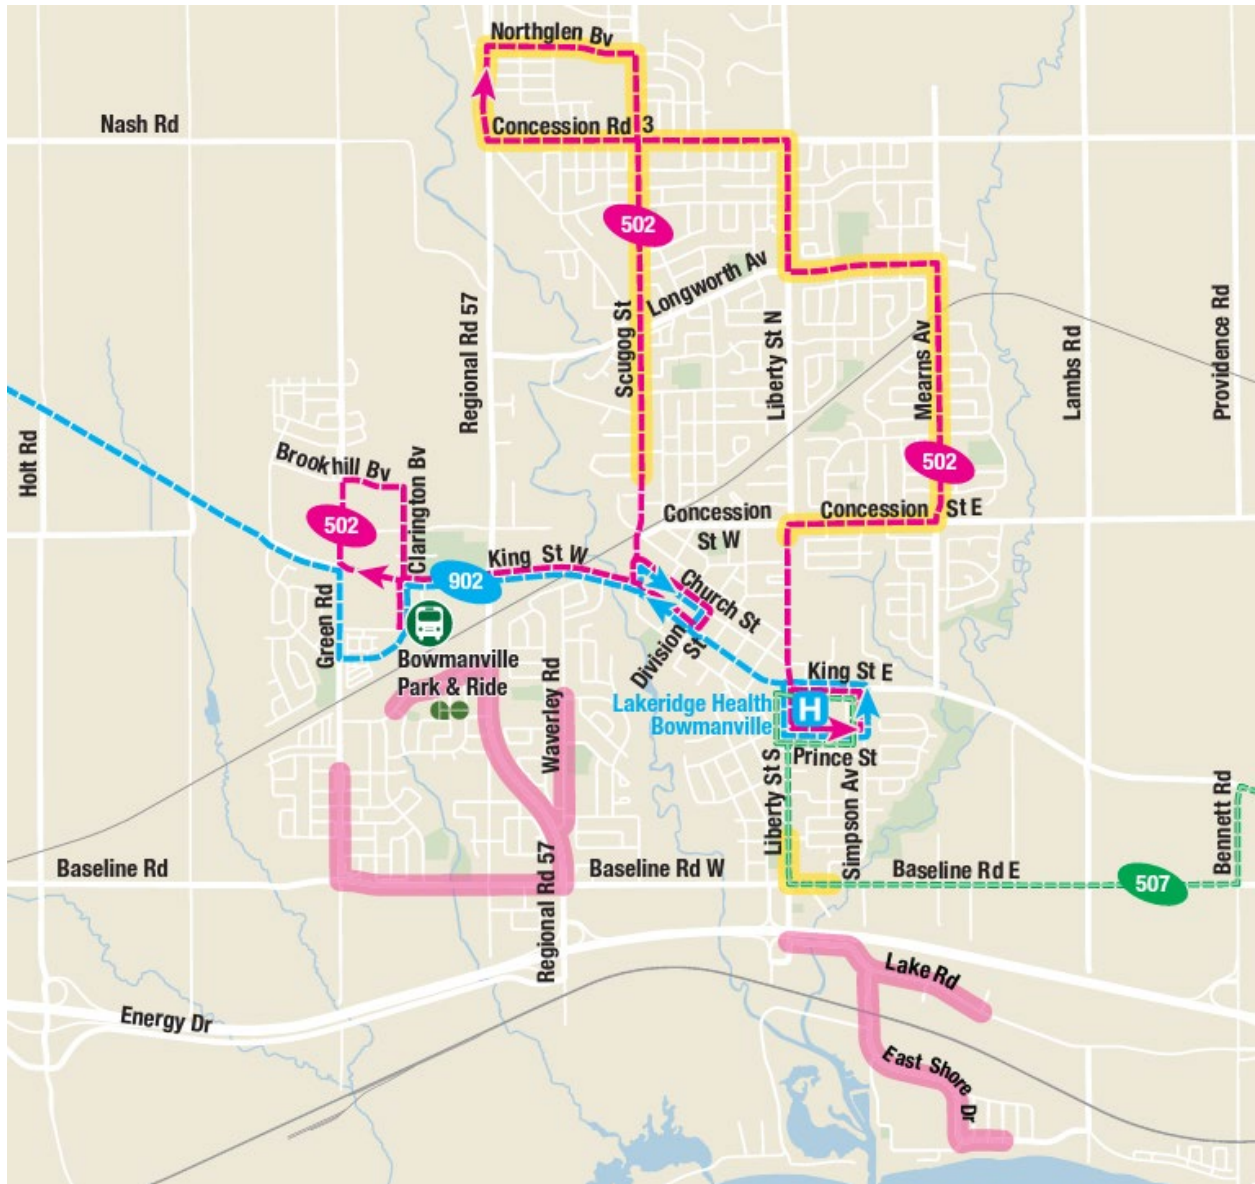

Durham Region Transit Bowmanville High School Travel Guide

- Operates at least every 30 minutes
- Operates at least every two hours
- On Demand available to nearby bus routes at all times. Peak-period connections to local GO Transit rail stations available.
- On Demand available to nearby bus routes when bus route is not operating.