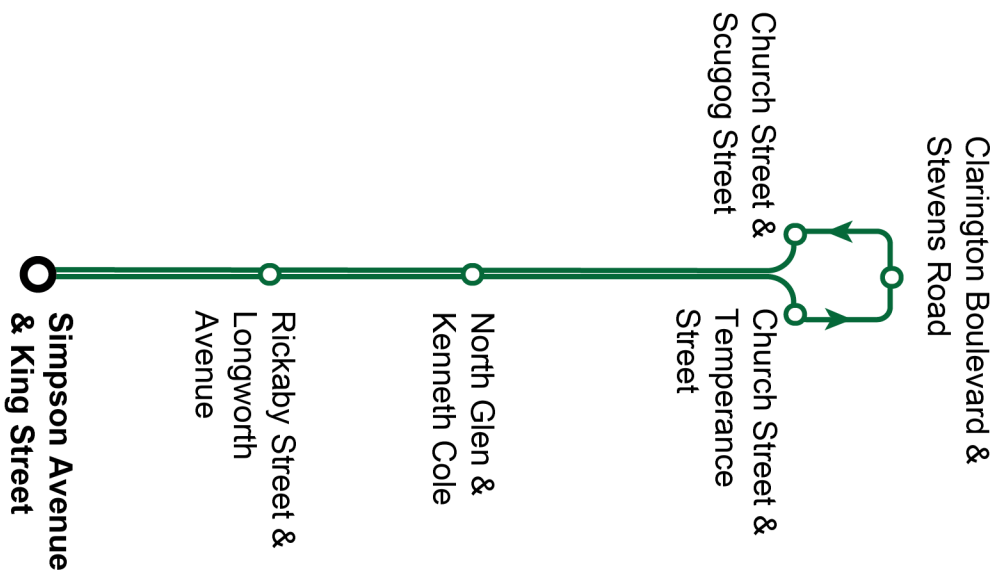

On Demand service is available at select stops on this route when scheduled bus service is not operating. See DurhamRegionTransit.com for more information.

Service is available 24 hours a day. See DurhamRegionTransit.com for more information.

Dashes indicate the stop is not served by a trip. Trip notes are indicated by a letter or symbol and explained at the bottom of each timetable. Schedule times are shown in 24-hour clock. If you require this information in an accessible format, please contact Customer Service at 1-866-247-0055. See durhamregiontransit.com for more information.