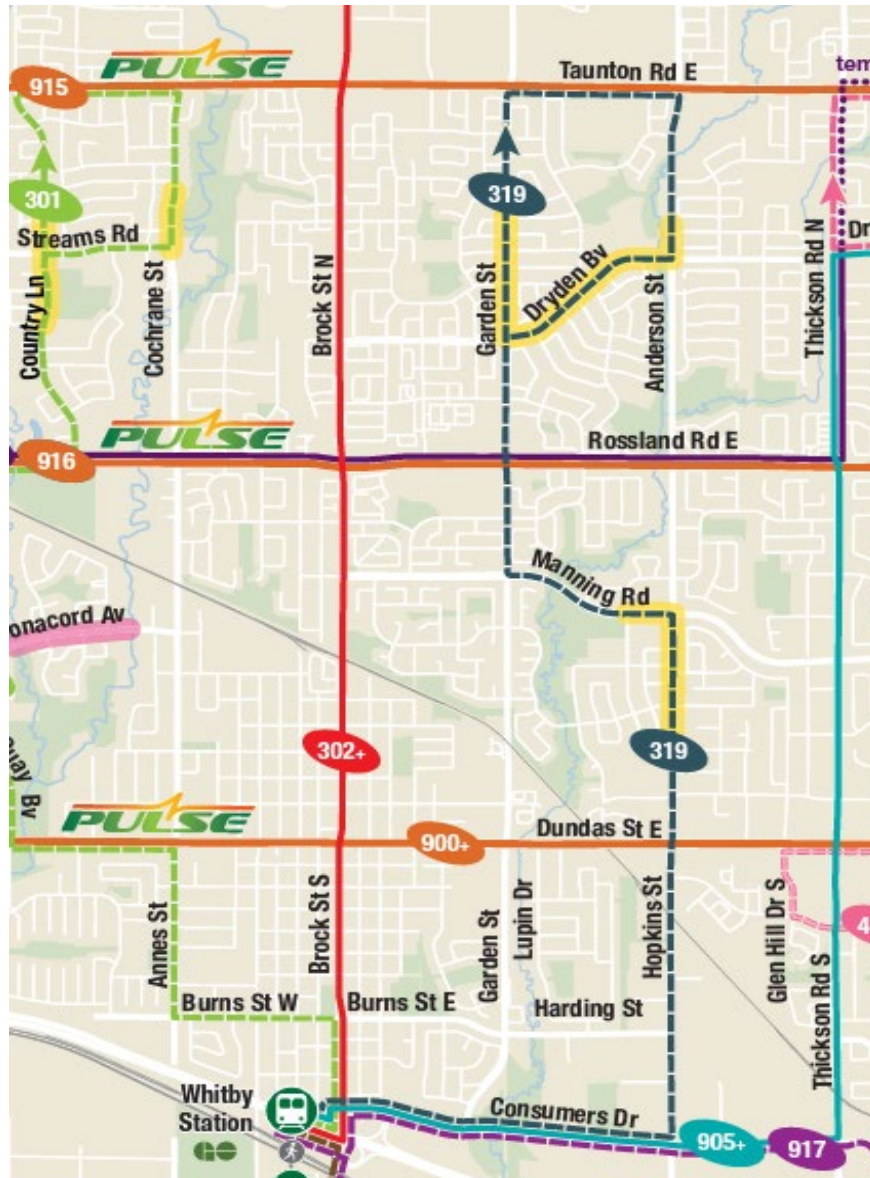

Anderson CVI Travel Guide

Effective September 5, 2023

Customers are encouraged to visit www.durhamregiontransit.com to stay up to date with the latest schedule information.

Legend

- Operates at least every 20 minutes, weekdays, from AM peak through PM peak.
Operates at least every 30 minutes at other times.
- Operates at least every 30 minutes
- Operates at least every 15 minutes during certain times, operates at least every 30 minutes at other times.
- Operates at least every 30 minutes
- Operates at least every two hours
- On Demand available to nearby bus routes at all times. Peak-period connections to local GO Transit rail stations available.
- On Demand available to nearby bus routes when bus route is not operating.

Effective September 5, 2023

Customers are encouraged to visit www.durhamregiontransit.com to stay up to date with the latest schedule information.

Weekday		North	
Whitby Station Platform 11	Anderson Northbound @ Dundas	Garden Northbound @ Rossland	Garden Northbound @ Dryden
Stop #2576	Stop #225	Stop #11	Stop #14
06:30	06:38	06:42	06:44
07:00	07:08	07:12	07:14
07:30	07:38	07:42	07:44
08:05	08:13	08:17	08:19
08:35	08:43	08:47	08:49
09:05	09:13	09:17	09:19
09:35	09:43	09:47	09:49
10:05	10:13	10:17	10:19
10:35	10:43	10:47	10:49
11:05	11:13	11:17	11:19
11:35	11:43	11:47	11:49
12:05	12:13	12:17	12:19
12:35	12:43	12:47	12:49
13:05	13:13	13:17	13:19
13:35	13:43	13:47	13:49
14:05	14:13	14:17	14:19
14:35	14:43	14:47	14:49
15:05	15:13	15:17	15:19
15:35	15:43	15:47	15:49
16:05	16:14	16:18	16:20
16:35	16:44	16:48	16:50
17:05	17:14	17:20	17:22
17:35	17:44	17:50	17:52
18:08	18:17	18:23	18:25
18:38	18:46	18:50	18:52
19:08	19:16	19:20	19:22
19:38	19:46	19:50	19:52
20:06	20:14	20:18	20:20