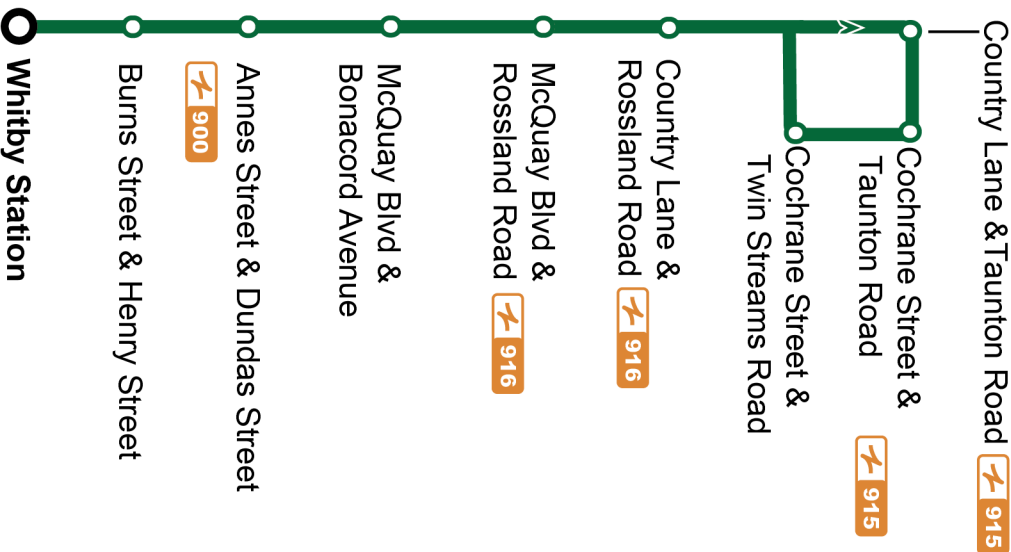

On Demand service is available at select stops on this route when scheduled bus service is not operating. See DurhamRegionTransit.com for more information.

Service is available 24 hours a day. See DurhamRegionTransit.com for more information.

Dashes indicate the stop is not served by a trip. Trip notes are indicated by a letter or symbol and explained at the bottom of each timetable. Schedule times are shown in 24-hour clock. If you require this information in an accessible format, please contact Customer Service at 1-866-247-0055. See durhamregiontransit.com for more information.