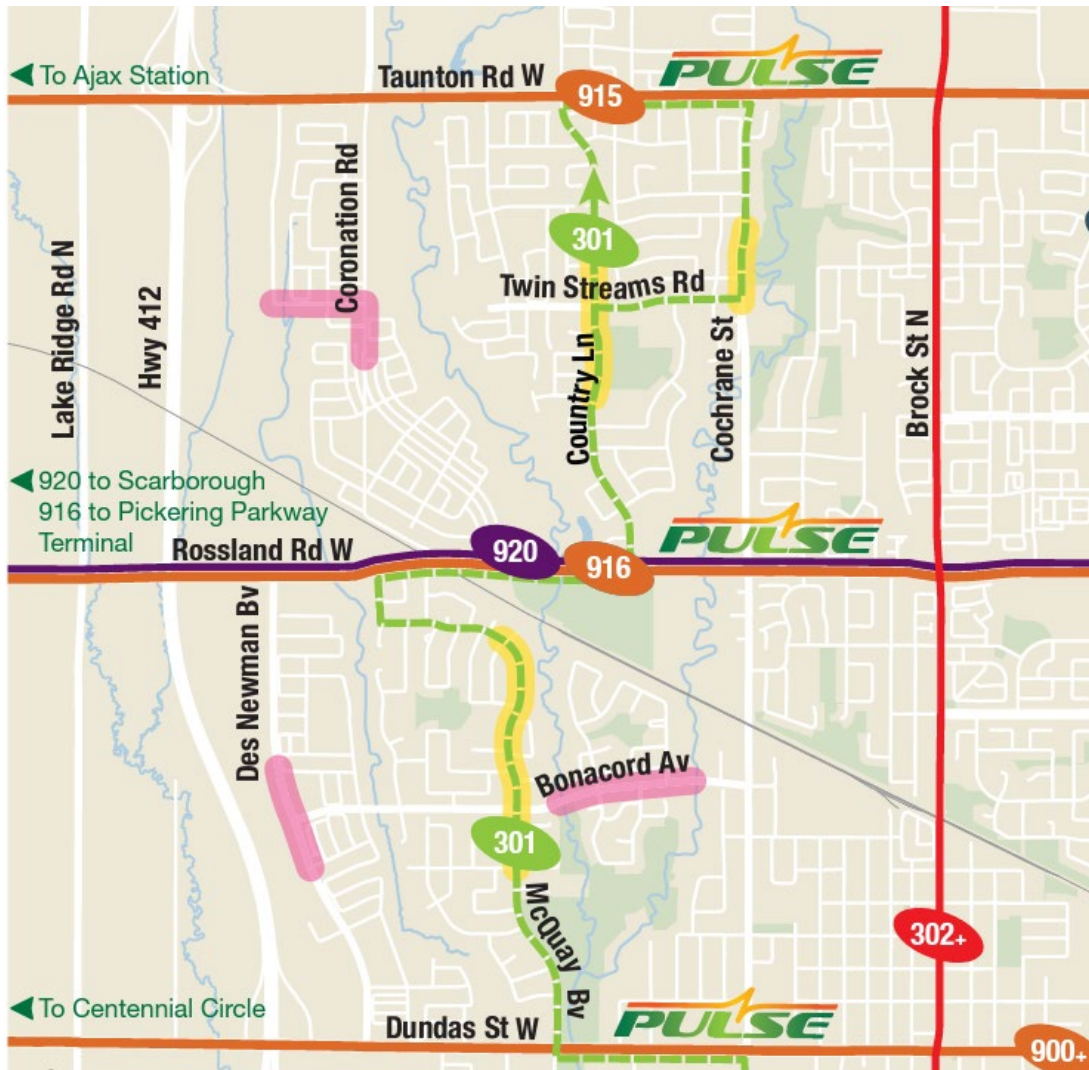

Legend

- Operates at least every 20 minutes, weekdays, from AM peak through PM peak. Operates at least every 30 minutes at other times.
- Operates at least every 30 minutes
- Operates at least every 15 minutes during certain times, operates at least every 30 minute at other times.
- Operates at least every 30 minutes
- Operates at least every two hours
- On Demand available to nearby bus routes at all times. Peak-period connections to local GO Transit rail stations available.
- On Demand available to nearby bus routes when bus route is not operating.

Effective September 5, 2023

Customers are encouraged to visit www.durhamregiontransit.com to stay up to date with the latest schedule information.