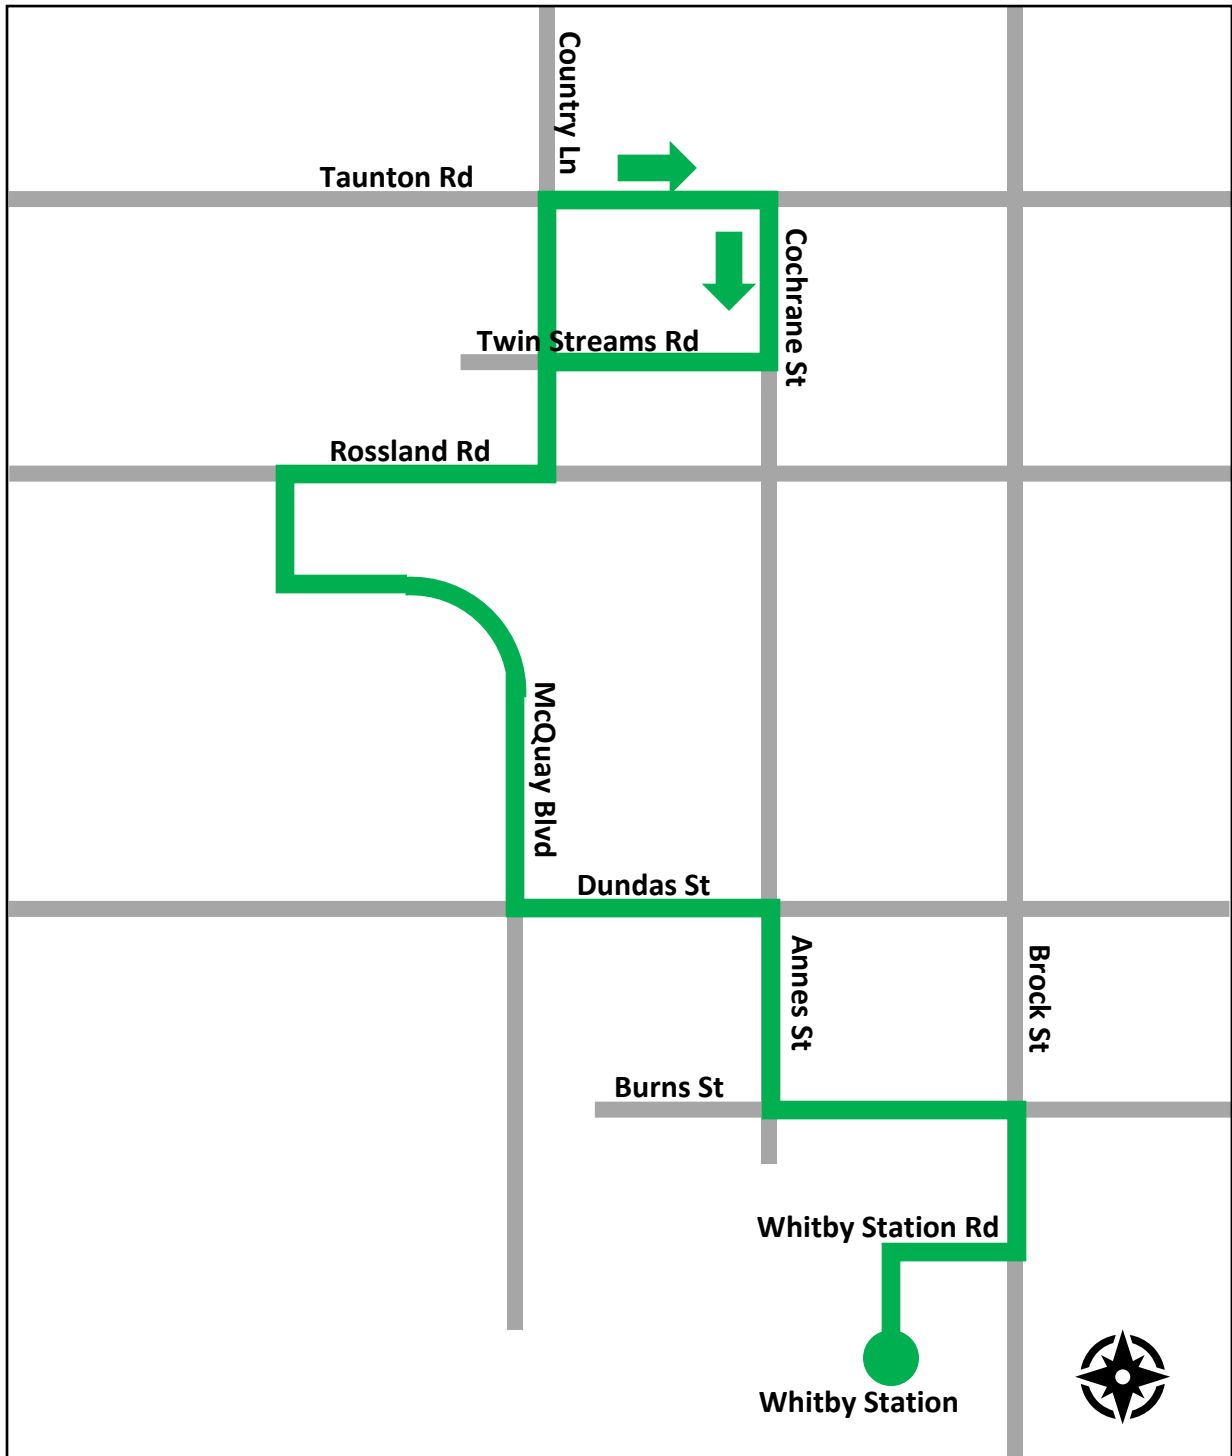

301 Map

Effective: September 5, 2023

Effective September 5, 2023

Customers are encouraged to visit www.durhamregiontransit.com to stay up to date with the latest schedule information.