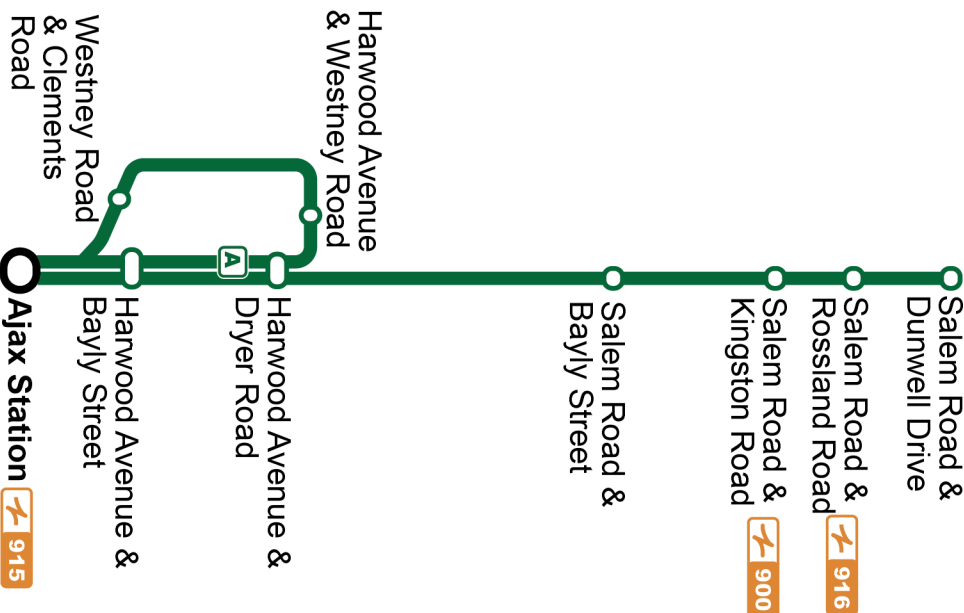

On Demand service is available at select stops on this route when scheduled bus service is not operating. See DurhamRegionTransit.com for more information.

Service is available 24 hours a day. See DurhamRegionTransit.com for more information.

Dashes indicate the stop is not served by a trip. Trip notes are indicated by a letter or symbol and explained at the bottom of each timetable. Schedule times are shown in 24-hour clock. If you require this information in an accessible format, please contact Customer Service at 1-866-247-0055. See durhamregiontransit.com for more information.