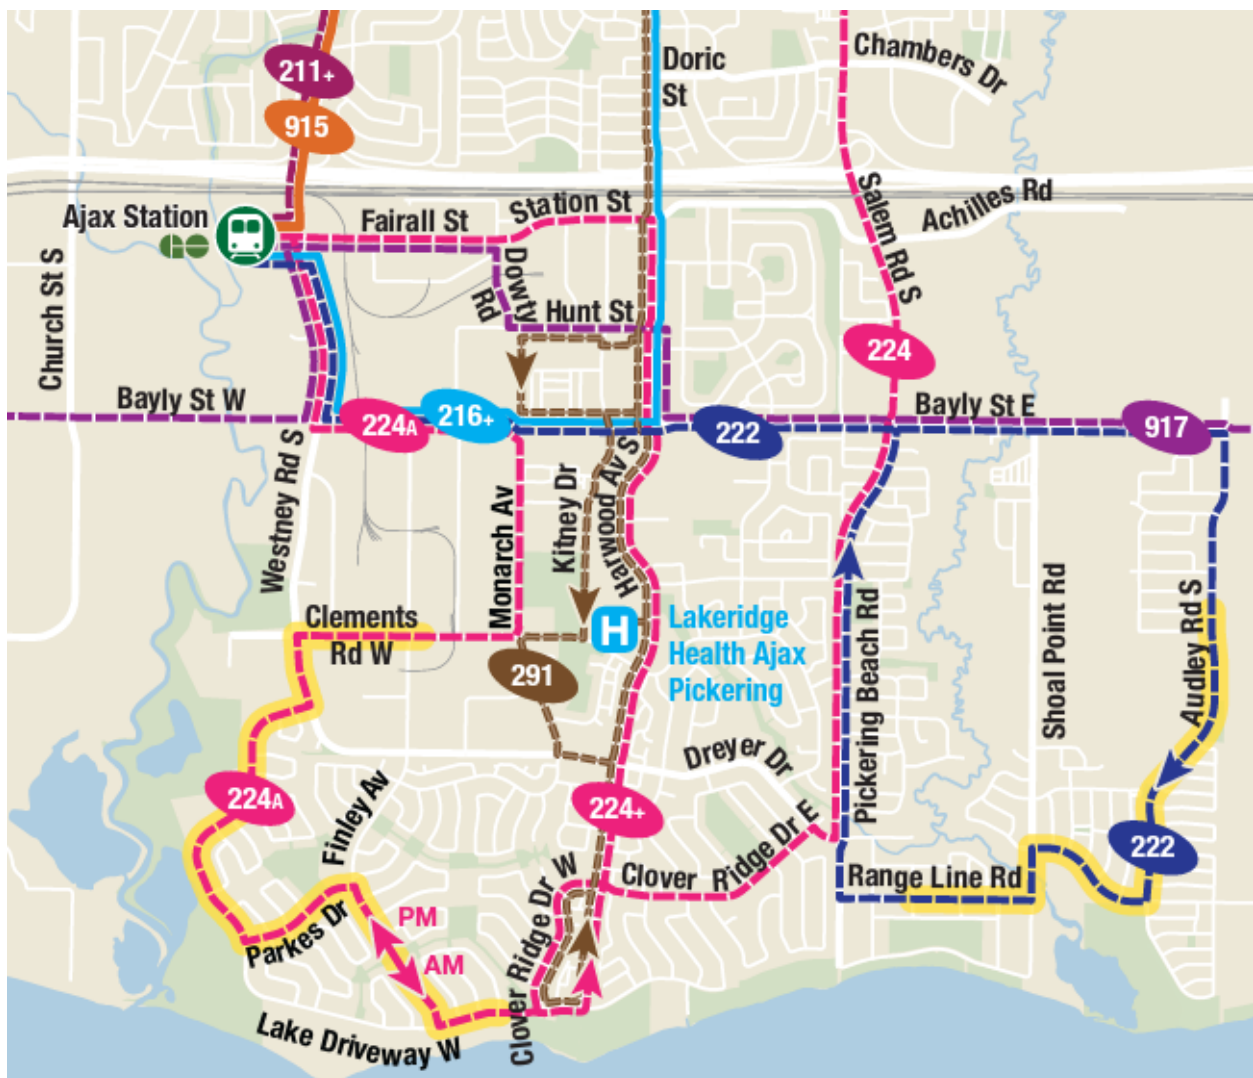

Operates at least every 30 minutes

Operates at least every two hours

On Demand available to nearby bus routes at all times. Peak-period connections to local GO Transit rail stations available.

On Demand available to nearby bus routes when bus route is not operating.

Effective September 5, 2023

Customers are encouraged to visit [www.durhamregiontransit.com](http://www.durhamregiontransit.com) to stay up to date with the latest schedule information.

Service is available 24 hours a day. See [DurhamRegionTransit.com](http://DurhamRegionTransit.com) for more information.