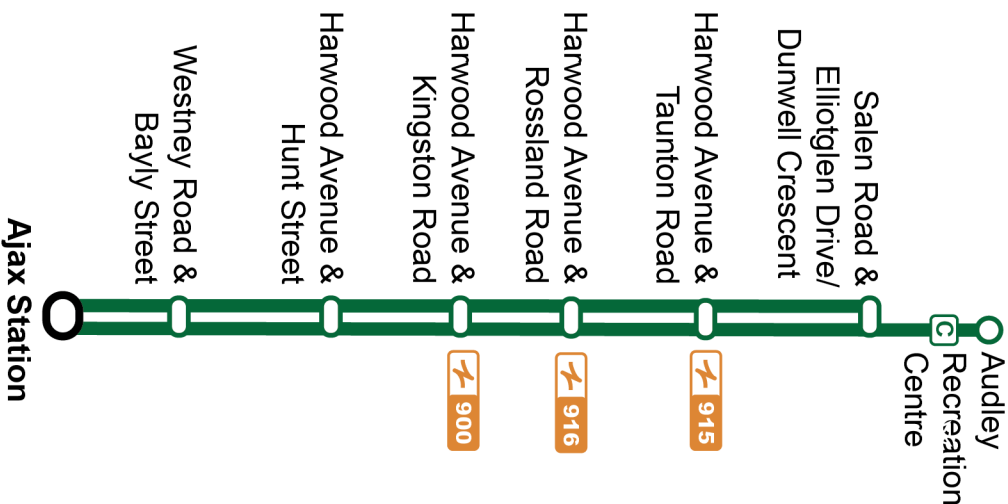

Service is available 24 hours a day. See DurhamRegionTransit.com for more information.

Dashes indicate the stop is not served by a trip. Trip notes are indicated by a letter or symbol and explained at the bottom of each timetable. Schedule times are shown in 24-hour clock. If you require this information in an accessible format, please contact Customer Service at 1-866-247-0055. See durhamregiontransit.com for more information.