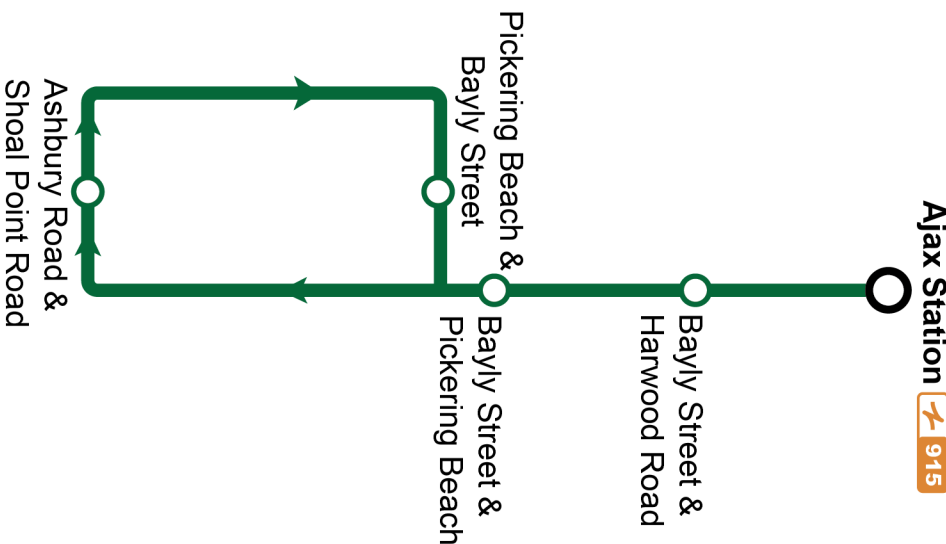

Weekday				Loop
Ajax Station Platform 11 Stop #2569	Bayly Eastbound @ Audley Stop #3061	Ashbury Westbound @ Shoal Point Stop #3067	Bayly Westbound @ Salem Stop #2313	Ajax Station Platform 11 Stop #2569
05:52	06:02	06:08	06:13	06:21
06:15	06:25	06:31	06:36	06:44
06:50	07:01	07:07	07:13	07:21
07:25	07:36	07:42	07:48	07:56
08:00	08:11	08:17	08:23	08:31
08:40	08:51	08:57	09:03	09:11
16:00	16:12	16:18	16:24	16:33
16:30	16:42	16:48	16:54	17:03
17:15	17:27	17:33	17:39	17:48
17:45	17:57	18:03	18:09	18:18
18:15	18:27	18:33	18:39	18:48

On Demand service is available at select stops on this route when scheduled bus service is not operating. See DurhamRegionTransit.com for more information.

Service is available 24 hours a day. See DurhamRegionTransit.com for more information.

Dashes indicate the stop is not served by a trip. Trip notes are indicated by a letter or symbol and explained at the bottom of each timetable. Schedule times are shown in 24-hour clock. If you require this information in an accessible format, please contact Customer Service at 1-866-247-0055. See durhamregiontransit.com for more information.