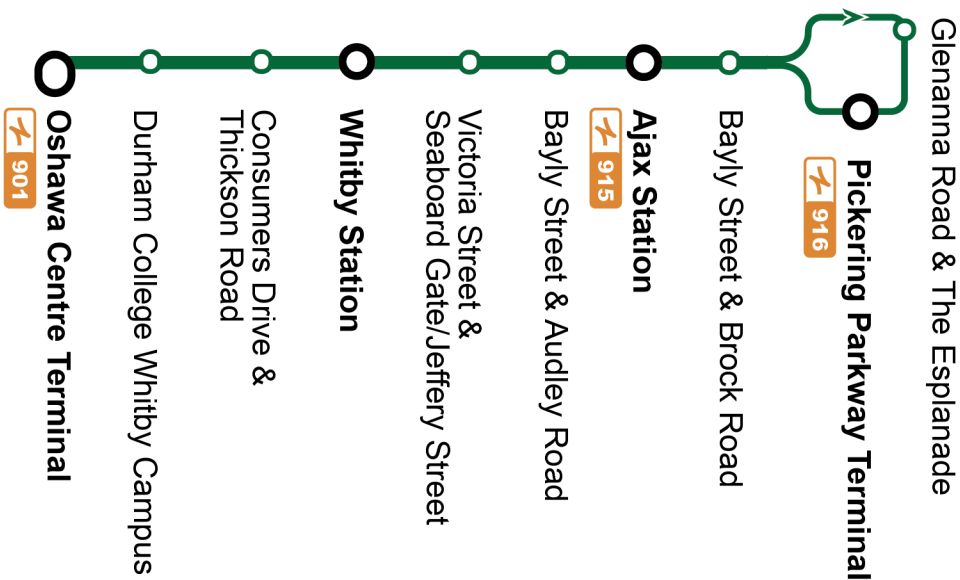

Service is available 24 hours a day. See DurhamRegionTransit.com for more information.

Dashes indicate the stop is not served by a trip. Trip notes are indicated by a letter or symbol and explained at the bottom of each timetable. Schedule times are shown in 24-hour clock. If you require this information in an accessible format, please contact Customer Service at 1-866-247-0055. See durhamregiontransit.com for more information.