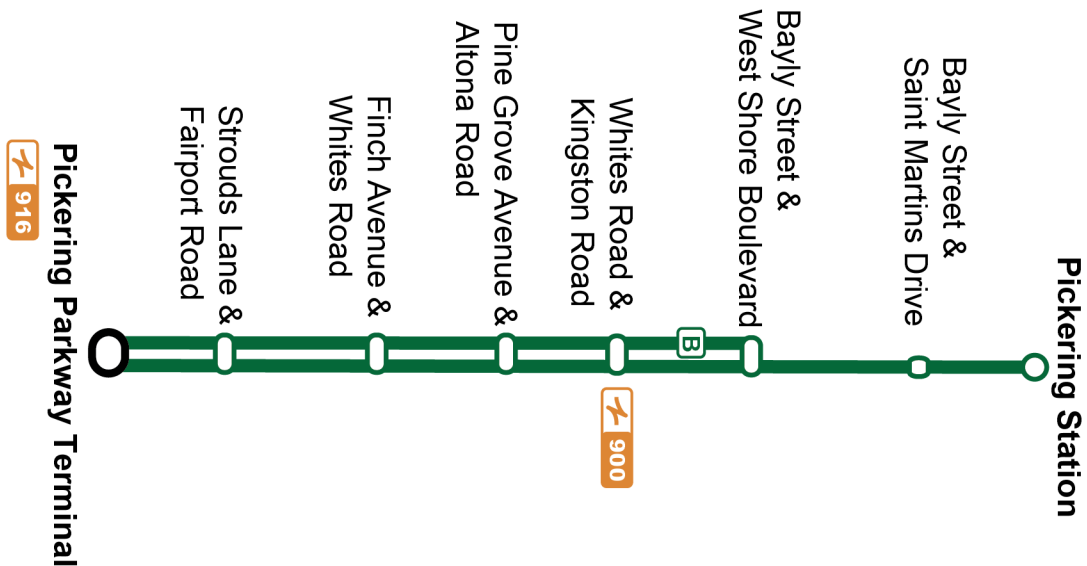

Service is available 24 hours a day. See DurhamRegionTransit.com for more information.

Dashes indicate the stop is not served by a trip. Trip notes are indicated by a letter or symbol and explained at the bottom of each timetable. Schedule times are shown in 24-hour clock. If you require this information in an accessible format, please contact Customer Service at 1-866-247-0055. See durhamregiontransit.com for more information.