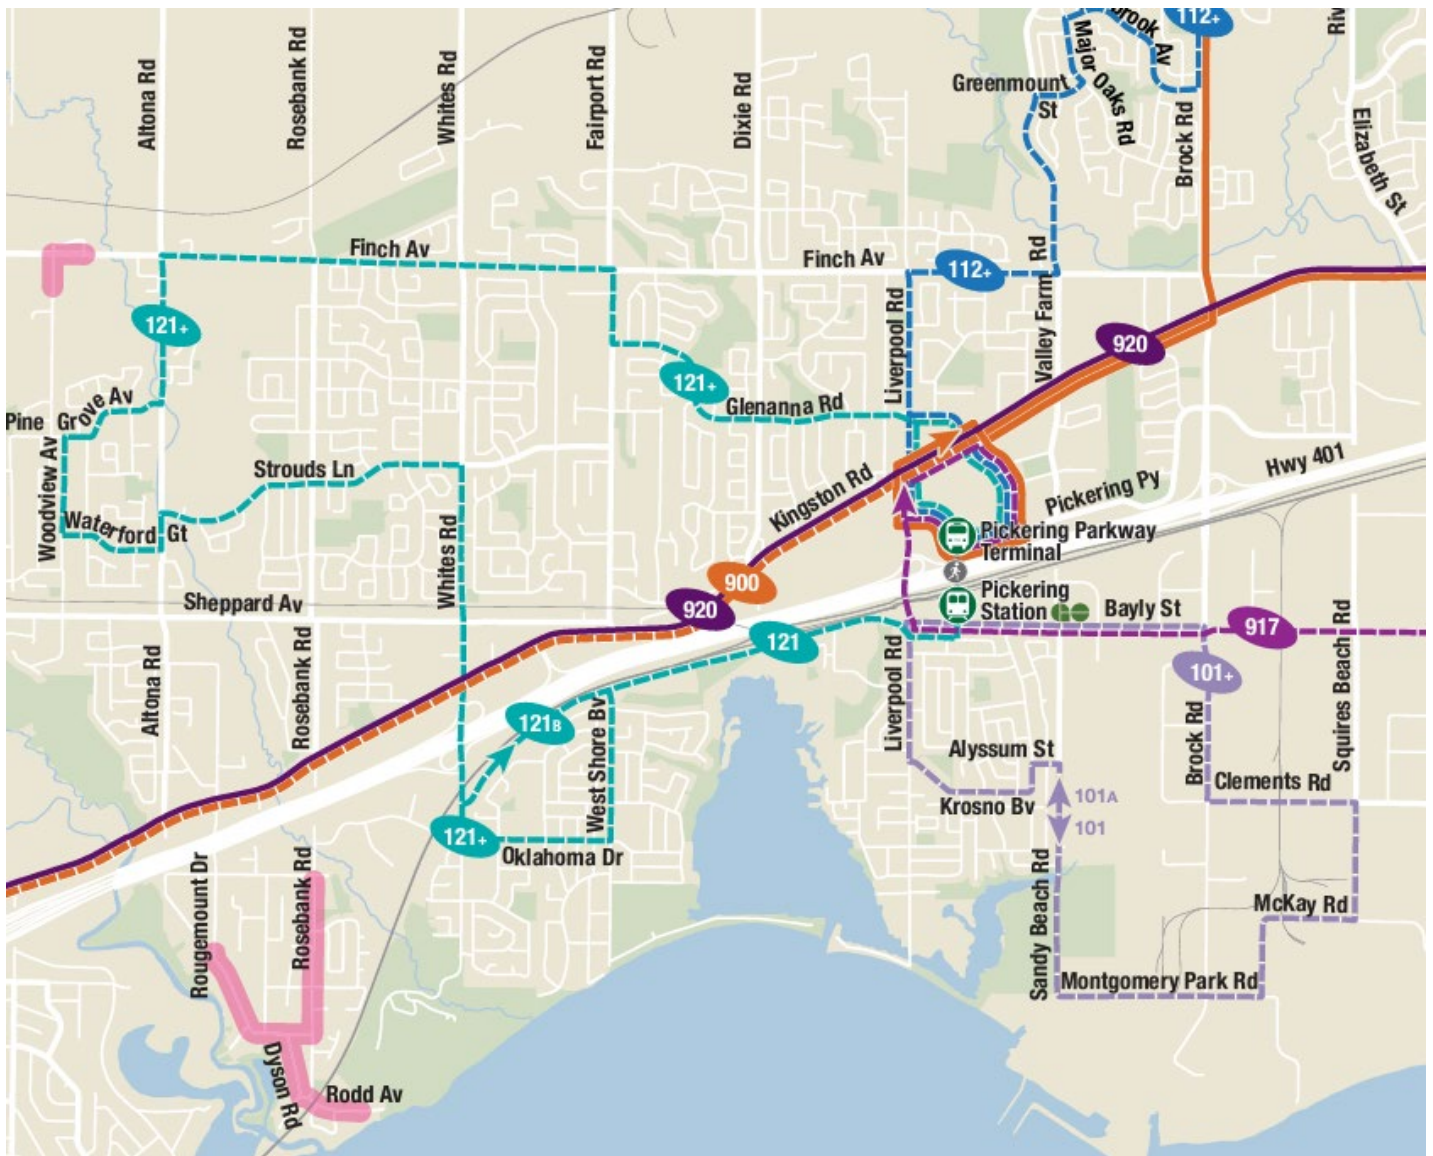

Legend

Operates at least every 20 minutes, weekdays, from AM peak through PM peak.
Operates at least every 30 minutes at other times.

Operates at least every 30 minutes

Operates at least every 15 minutes during certain times, operates at least every 30 minute at other times.

Operates at least every 30 minutes

Operates at least every two hours

On Demand available to nearby bus routes at all times. Peak-period connections to local GO Transit rail stations available.

On Demand available to nearby bus routes when bus route is not operating.

Effective January 2, 2024

Customers are encouraged to visit www.durhamregiontransit.com to stay up to date with the latest schedule information.