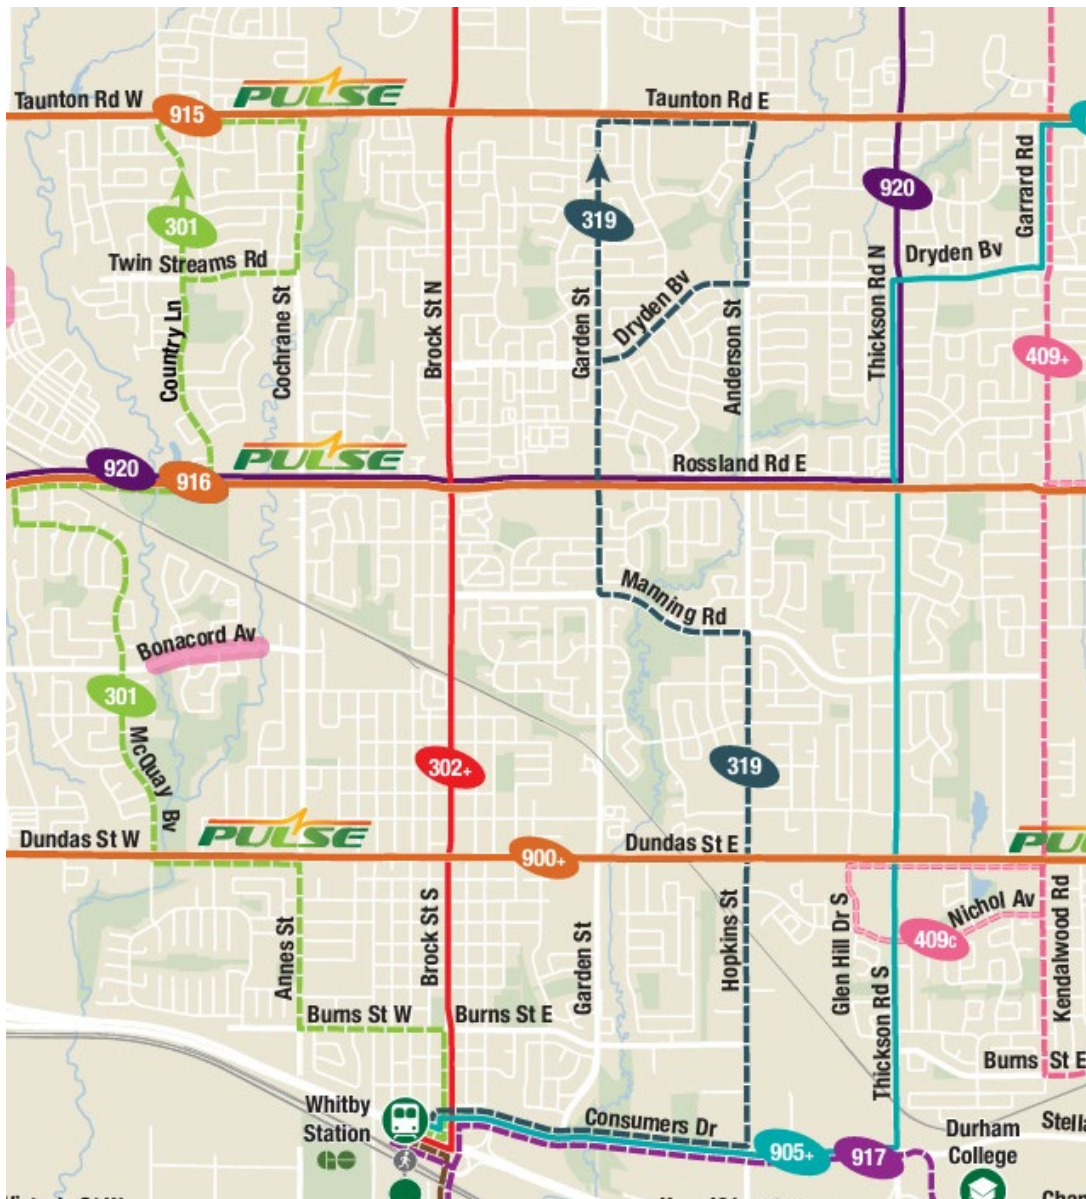

Legend

Operates at least every 20 minutes, weekdays, from AM peak through PM peak.
Operates at least every 30 minutes at other times.

Operates at least every 30 minutes

Operates at least every 15 minutes during certain times, operates at least every 30 minute at other times.

Operates at least every 30 minutes

Operates at least every two hours

On Demand available to nearby bus routes at all times. Peak-period connections to local GO Transit rail stations available.

On Demand available to nearby bus routes when bus route is not operating.

Effective January 2, 2024

Customers are encouraged to visit www.durhamregiontransit.com to stay up to date with the latest schedule information.