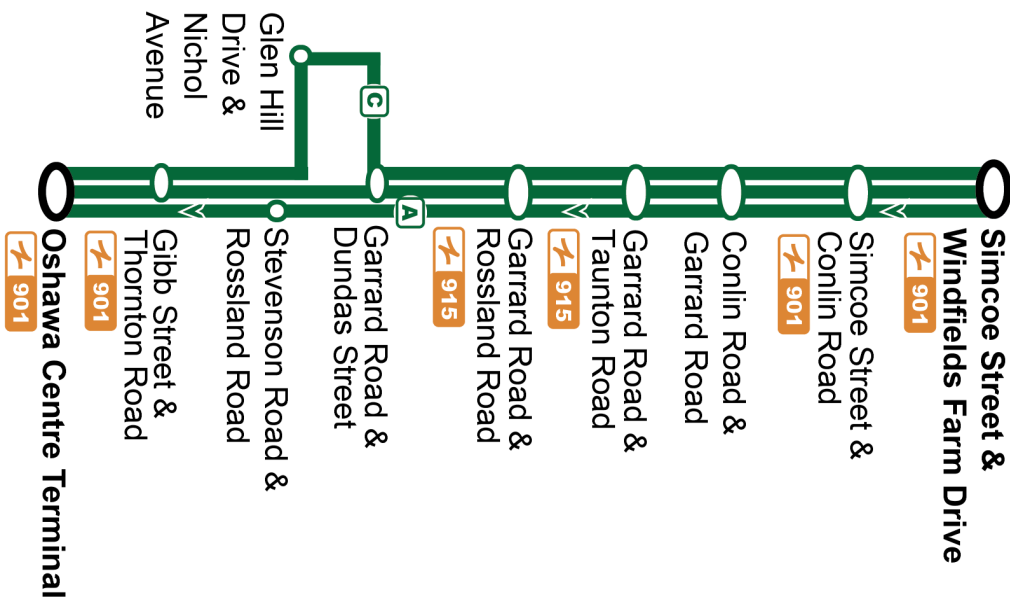

Weekday		North					
Oshawa Centre Terminal Platform 1 Stop #2595		155 Glen Hill Stop #449	Garrard Northbound @ Dundas Stop #3416	Garrard Northbound @ Rossland Stop #352	Garrard Northbound @ Griffin (Taunton) Stop #93735	Conlin Eastbound @ Founders Stop #94199	Windfields Farm & Throghbred Stop #3603
06:45	-	06:50	06:54	06:58	07:04	07:10	
07:15	-	07:20	07:24	07:28	07:34	07:40	
07:45	-	07:50	07:54	07:58	08:04	08:10	
08:15	-	08:20	08:24	08:28	08:34	08:40	
08:45	-	08:50	08:54	08:58	09:04	09:10	
09:15	-	09:20	09:24	09:28	09:34	09:40	
09:45	-	09:50	09:54	09:58	10:04	10:10	
C 10:15	10:24	10:26	10:30	10:34	10:40	10:46	
10:45	-	10:50	10:54	10:58	11:04	11:10	
11:15	-	11:20	11:24	11:28	11:34	11:40	
11:45	-	11:50	11:54	11:58	12:04	12:10	
C 12:15	12:24	12:26	12:30	12:34	12:40	12:46	
12:45	-	12:50	12:54	12:58	13:04	13:10	
13:15	-	13:20	13:24	13:28	13:34	13:40	
13:45	-	13:50	13:54	13:58	14:04	14:10	
C 14:15	14:24	14:26	14:30	14:34	14:40	14:46	
14:45	-	14:50	14:54	14:58	15:04	15:10	
15:15	-	15:20	15:24	15:28	15:34	15:40	
15:45	-	15:50	15:54	15:58	16:04	16:10	
C 16:15	16:24	16:26	16:30	16:34	16:40	16:46	
16:45	-	16:50	16:54	16:58	17:04	17:10	
17:15	-	17:20	17:24	17:28	17:34	17:40	
17:45	-	17:50	17:54	17:58	18:04	18:10	
18:15	-	18:20	18:24	18:28	18:34	18:40	
18:45	-	18:50	18:54	18:58	19:04	19:10	
19:15	-	19:20	19:24	19:28	19:34	19:40	
C - Via Glen Hill Drive							