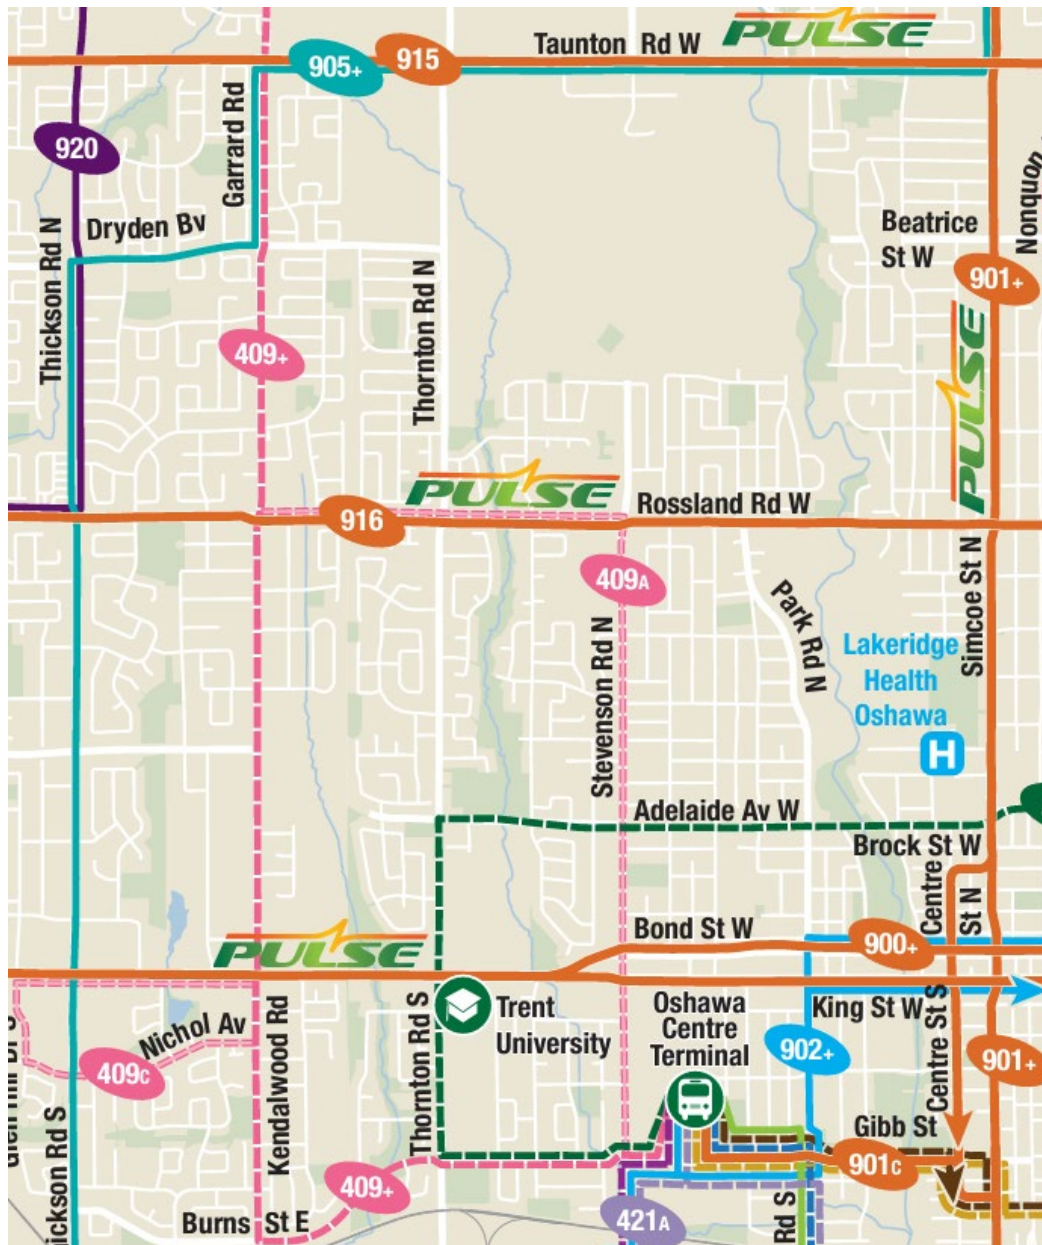

Legend

Operates at least every 20 minutes, weekdays, from AM peak through PM peak.
Operates at least every 30 minutes at other times.

Operates at least every 30 minutes

Operates at least every 15 minutes during certain times, operates at least every 30 minute at other times.

Operates at least every 30 minutes

Effective January 2, 2024

Customers are encouraged to visit www.durhamregiontransit.com to stay up to date with the latest schedule information.