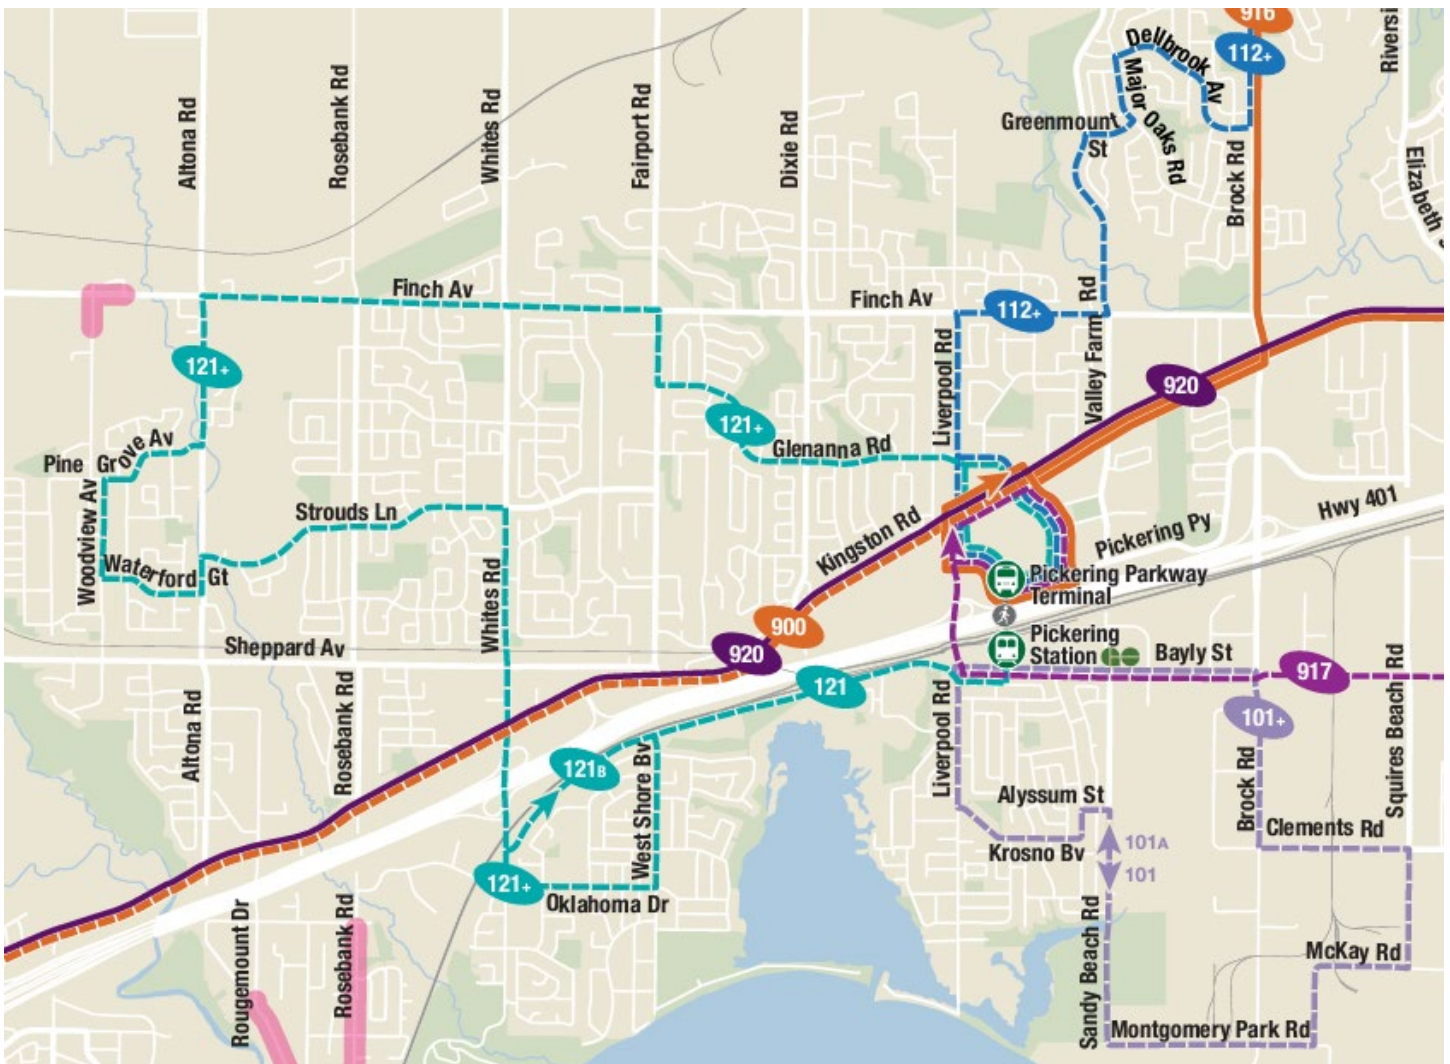

Legend

Operates at least every 20 minutes, weekdays, from AM peak through PM peak.
Operates at least every 30 minutes at other times.

Operates at least every 30 minutes

Operates at least every 15 minutes during certain times, operates at least every 30 minute at other times.

Operates at least every 30 minutes

Operates at least every two hours

On Demand available to nearby bus routes at all times. Peak-period connections to local GO Transit rail stations available.

On Demand available to nearby bus routes when bus route is not operating.

Effective January 2, 2024

Customers are encouraged to visit www.durhamregiontransit.com to stay up to date with the latest schedule information.