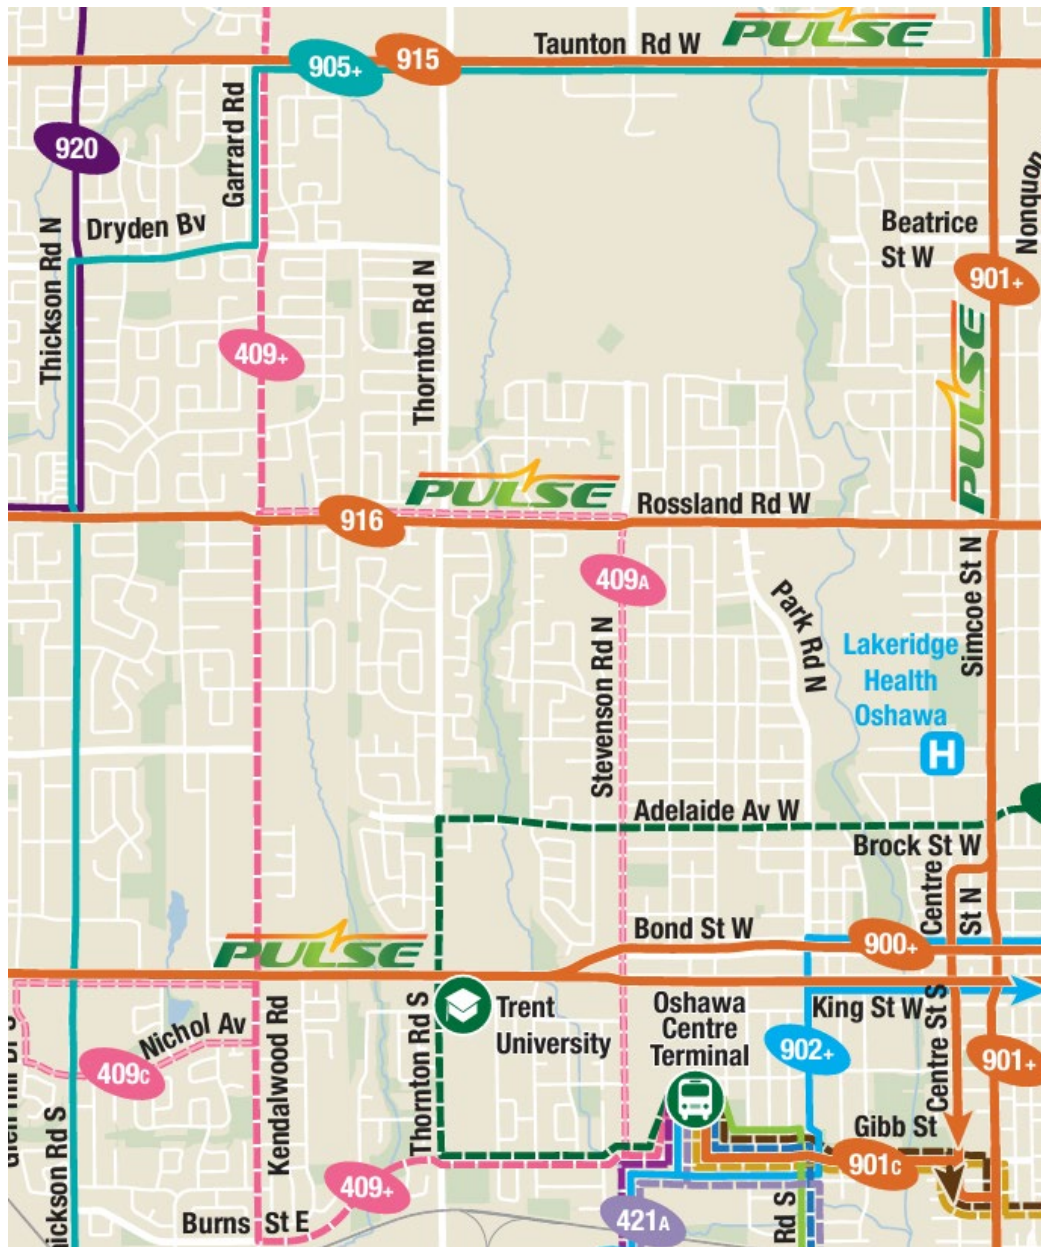

Operates at least every 30 minutes

Effective January 2, 2024

Customers are encouraged to visit www.durhamregiontransit.com to stay up to date with the latest schedule information.

Service is available 24 hours a day. See DurhamRegionTransit.com for more information.

Weekday		North				
Oshawa Centre Terminal Platform 1 Stop #2595	155 Glen Hill Stop #449	Garrard Northbound @ Dundas Stop #3416	Garrard Northbound @ Rossland Stop #352	Garrard Northbound @ Griffin (Taunton) Stop #93735	Conlin Eastbound @ Founders Stop #94199	Windfields Farm & Throghbred Stop #3603
06:45	-	06:50	06:54	06:58	07:04	07:10
07:15	-	07:20	07:24	07:28	07:34	07:40
07:45	-	07:50	07:54	07:58	08:04	08:10
08:15	-	08:20	08:24	08:28	08:34	08:40
08:45	-	08:50	08:54	08:58	09:04	09:10
09:15	-	09:20	09:24	09:28	09:34	09:40
09:45	-	09:50	09:54	09:58	10:04	10:10
C 10:15	10:24	10:26	10:30	10:34	10:40	10:46
10:45	-	10:50	10:54	10:58	11:04	11:10
11:15	-	11:20	11:24	11:28	11:34	11:40
11:45	-	11:50	11:54	11:58	12:04	12:10
C 12:15	12:24	12:26	12:30	12:34	12:40	12:46
12:45	-	12:50	12:54	12:58	13:04	13:10
13:15	-	13:20	13:24	13:28	13:34	13:40
13:45	-	13:50	13:54	13:58	14:04	14:10
C 14:15	14:24	14:26	14:30	14:34	14:40	14:46
14:45	-	14:50	14:54	14:58	15:04	15:10
15:15	-	15:20	15:24	15:28	15:34	15:40
15:45	-	15:50	15:54	15:58	16:04	16:10
C 16:15	16:24	16:26	16:30	16:34	16:40	16:46
16:45	-	16:50	16:54	16:58	17:04	17:10
17:15	-	17:20	17:24	17:28	17:34	17:40
17:45	-	17:50	17:54	17:58	18:04	18:10
18:15	-	18:20	18:24	18:28	18:34	18:40
18:45	-	18:50	18:54	18:58	19:04	19:10
19:15	-	19:20	19:24	19:28	19:34	19:40