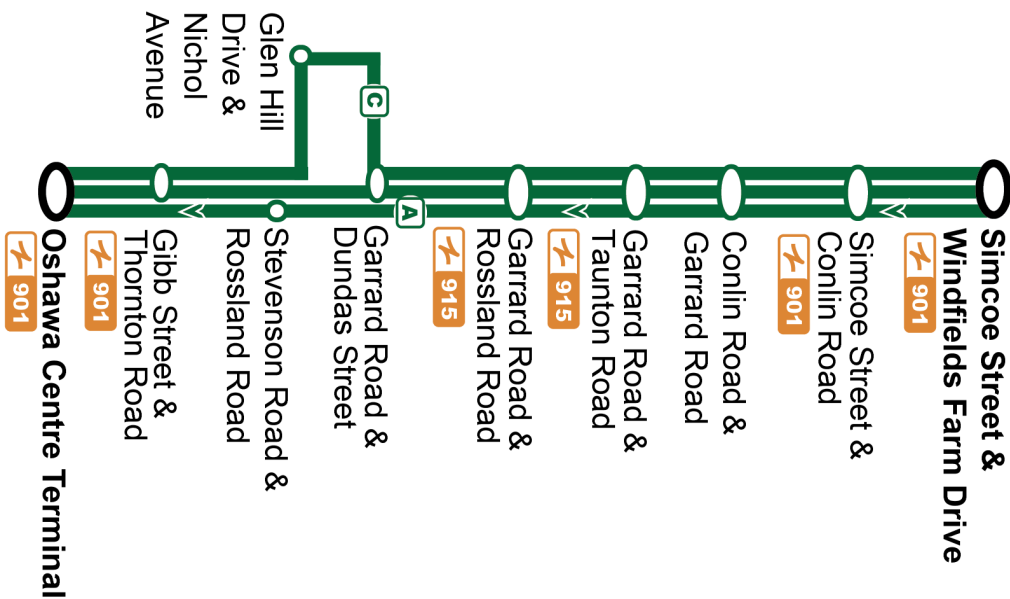

Service is available 24 hours a day. See DurhamRegionTransit.com for more information.

Dashes indicate the stop is not served by a trip. Trip notes are indicated by a letter or symbol and explained at the bottom of each timetable. Schedule times are shown in 24-hour clock. If you require this information in an accessible format, please contact Customer Service at 1-866-247-0055. See durhamregiontransit.com for more information.