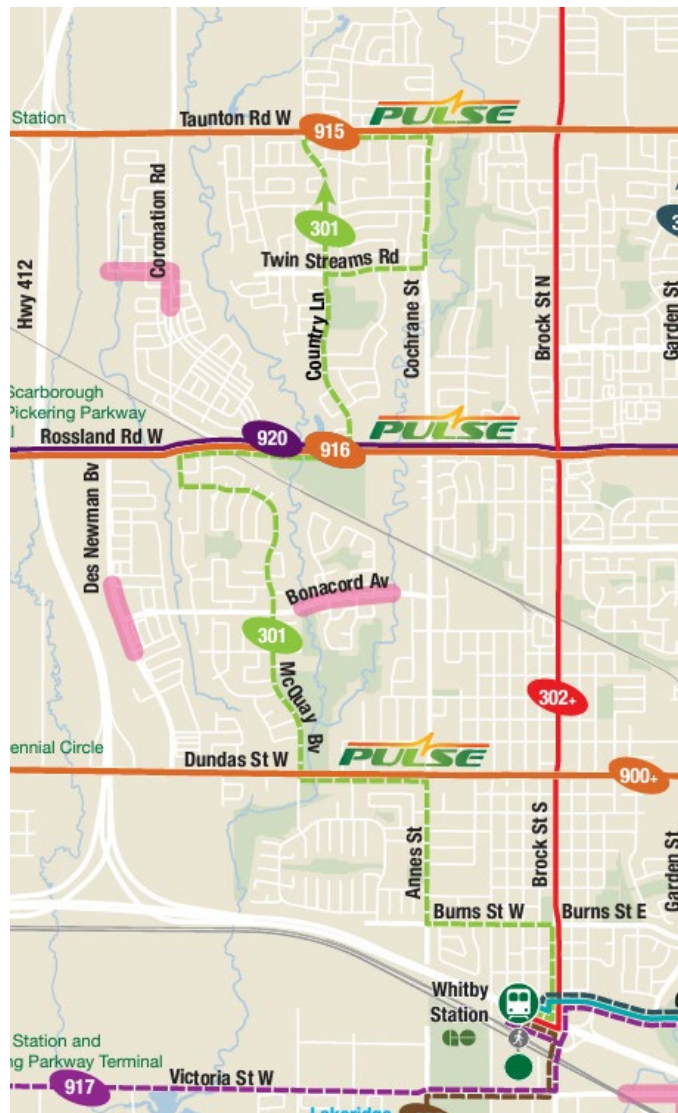

Henry Street High School Travel Guide

Effective January 2, 2024

Customers are encouraged to visit www.durhamregiontransit.com to stay up to date with the latest schedule information.

Legend

Operates at least every 20 minutes, weekdays, from AM peak through PM peak.
Operates at least every 30 minutes at other times.

On Demand available to nearby bus routes at all times. Peak-period connections to local GO Transit rail stations available.

On Demand available to nearby bus routes when bus route is not operating.

Effective January 2, 2024

Weekday		North	
Whitby Station Platform 11 Stop #2576	McQuay Northbound @ Dundas Stop #100	Country Lane Northbound @ Rossland Stop #110	Taunton Eastbound @ Cochrane Stop #125
-	-	05:20	05:25
-	-	05:50	05:55
06:07	06:13	06:20	06:25
06:37	06:43	06:50	06:55
07:07	07:13	07:20	07:25
07:37	07:43	07:50	08:00
08:07	08:13	08:20	08:25
15:07	15:14	15:21	15:26
15:37	15:44	15:51	15:56
16:07	16:14	16:21	16:26
16:37	16:44	16:51	16:56
17:07	17:14	17:21	17:26
17:37	17:44	17:51	17:56
18:07	18:14	18:21	18:26
18:37	18:44	18:51	18:56
19:07	19:14	19:21	19:26
19:37	19:44	19:51	19:56

Weekday		South	
Taunton Eastbound @ Cochrane Stop #125	McQuay Southbound @ Allayden (Dundas) Stop #141	Whitby Station Platform 11 Stop #2576	
05:25	05:35	05:43	
05:55	06:05	06:13	
06:25	06:35	06:43	
06:55	07:05	07:13	
07:25	07:35	07:43	
08:00	08:10	08:18	
08:25	08:35	08:43	
15:26	15:37	15:47	
15:56	16:07	16:17	
16:26	16:37	16:47	
16:56	17:07	17:17	
17:26	17:37	17:47	
17:56	18:07	18:17	
18:26	18:37	18:47	
18:56	19:07	19:17	
19:26	19:37	19:47	