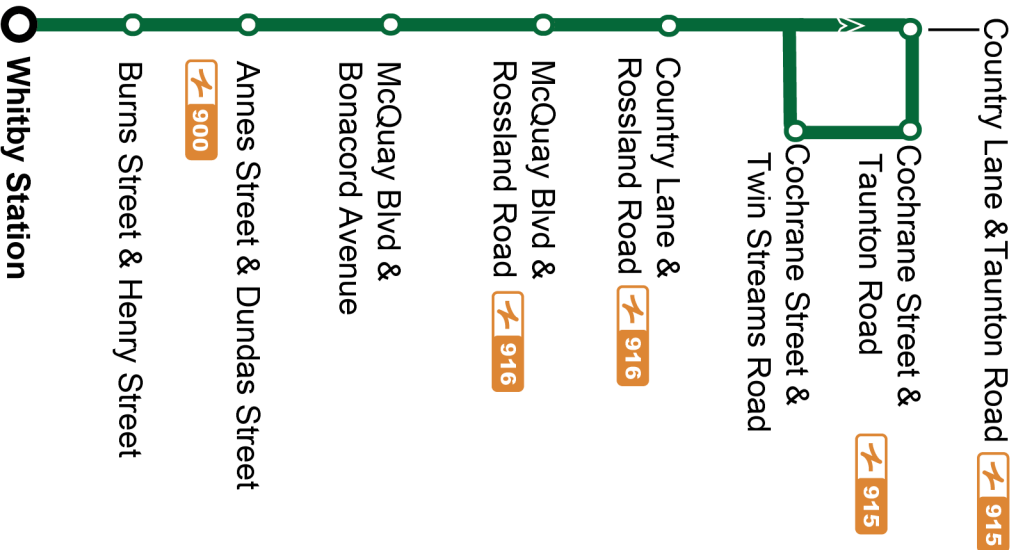

Henry Street High School Travel Guide

Effective January 2, 2024

Customers are encouraged to visit www.durhamregiontransit.com to stay up to date with the latest schedule information.

Legend

Operates at least every 20 minutes, weekdays, from AM peak through PM peak.
Operates at least every 30 minutes at other times.

 Service is available 24 hours a day. See DurhamRegionTransit.com for more information.

Dashes indicate the stop is not served by a trip. Trip notes are indicated by a letter or symbol and explained at the bottom of each timetable. Schedule times are shown in 24-hour clock. If you require this information in an accessible format, please contact Customer Service at 1-866-247-0055. See durhamregiontransit.com for more information.

Weekday		North	
Whitby Station Platform 11 Stop #2576	McQuay Northbound @ Dundas Stop #100	Country Lane Northbound @ Rossland Stop #110	Taunton Eastbound @ Cochrane Stop #125
-	-	05:20	05:25
-	-	05:50	05:55
06:07	06:13	06:20	06:25
06:37	06:43	06:50	06:55
07:07	07:13	07:20	07:25
07:37	07:43	07:50	08:00
08:07	08:13	08:20	08:25
15:07	15:14	15:21	15:26
15:37	15:44	15:51	15:56
16:07	16:14	16:21	16:26
16:37	16:44	16:51	16:56
17:07	17:14	17:21	17:26
17:37	17:44	17:51	17:56
18:07	18:14	18:21	18:26
18:37	18:44	18:51	18:56
19:07	19:14	19:21	19:26
19:37	19:44	19:51	19:56

Weekday		South	
Taunton Eastbound @ Cochrane Stop #125	McQuay Southbound @ Allayden (Dundas) Stop #141	Whitby Station Platform 11 Stop #2576	
05:25	05:35	05:43	
05:55	06:05	06:13	
06:25	06:35	06:43	
06:55	07:05	07:13	
07:25	07:35	07:43	
08:00	08:10	08:18	
08:25	08:35	08:43	
15:26	15:37	15:47	
15:56	16:07	16:17	
16:26	16:37	16:47	
16:56	17:07	17:17	
17:26	17:37	17:47	
17:56	18:07	18:17	
18:26	18:37	18:47	
18:56	19:07	19:17	
19:26	19:37	19:47	