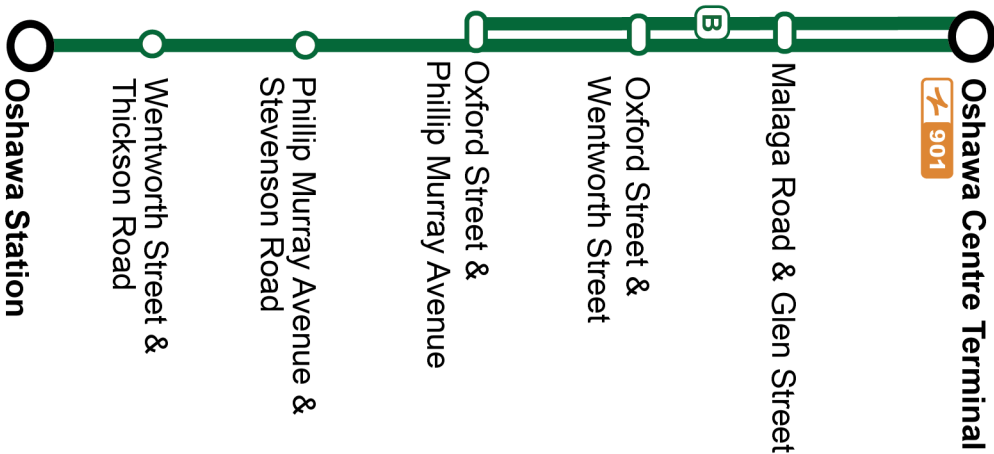

G.L. Roberts CVI Travel Guide

January 2, 2024

Customers are encouraged to visit www.durhamregiontransit.com to stay up to date with the latest schedule information.

Legend

Operates at least every 20 minutes, weekdays, from AM peak through PM peak.
Operates at least every 30 minutes at other times.

Weekday					South
Oshawa Centre Terminal Stop #2595	Malaga & Park Stop #1014	Oxford @ Phillip Murray Stop #994	Wentworth @ Thickson Stop #268	Oshawa Station Stop #2585	
06:05	06:12	06:17	06:26	06:32	
06:35	06:42	06:47	06:56	07:02	
B 06:50	06:57	07:01	-	-	
07:05	07:12	07:17	07:26	07:32	
B 07:20	07:27	07:31	-	-	
07:35	07:42	07:47	07:56	08:02	
B 07:50	07:57	08:01	-	-	
08:05	08:12	08:17	08:26	08:32	
08:35	08:42	08:47	08:56	09:02	
09:05	09:12	09:17	09:26	09:32	
09:35	09:42	09:48	09:58	10:04	
10:05	10:12	10:18	10:28	10:34	
10:35	10:42	10:48	10:58	11:04	
11:05	11:12	11:18	11:28	11:34	
11:35	11:42	11:48	11:58	12:04	
12:05	12:12	12:18	12:28	12:34	
12:35	12:42	12:48	12:58	13:04	
13:05	13:12	13:18	13:28	13:34	
13:35	13:42	13:48	13:58	14:04	
14:05	14:12	14:18	14:28	14:34	
14:35	14:42	14:48	14:58	15:04	
B 14:50	14:57	15:02	-	-	
15:05	15:12	15:18	15:28	15:34	
B 15:20	15:27	15:32	-	-	
15:35	15:42	15:48	15:58	16:04	
B 15:50	15:57	16:02	-	-	
16:05	16:12	16:18	16:28	16:34	
B 16:20	16:27	16:32	-	-	
16:35	16:42	16:48	16:58	17:04	
B 16:50	16:57	17:02	-	-	
17:05	17:12	17:18	17:28	17:34	
B 17:20	17:27	17:32	-	-	
17:35	17:42	17:48	17:58	18:04	
B 17:50	17:57	18:02	-	-	
18:05	18:12	18:18	18:28	18:34	
18:35	18:42	18:48	18:58	19:04	
19:05	19:12	19:18	19:28	19:34	
19:35	19:42	19:48	19:58	20:04	
20:05	20:12	20:18	20:28	20:34	
20:35	20:42	20:48	20:58	21:04	
21:05	21:12	21:18	21:28	21:34	
21:35	21:42	21:48	21:58	22:04	
B 21:50	21:57	22:02	-	-	
22:05	22:12	22:17	22:26	22:32	
22:35	22:42	22:47	22:56	23:02	
B To Oxford and Phillip Murray					