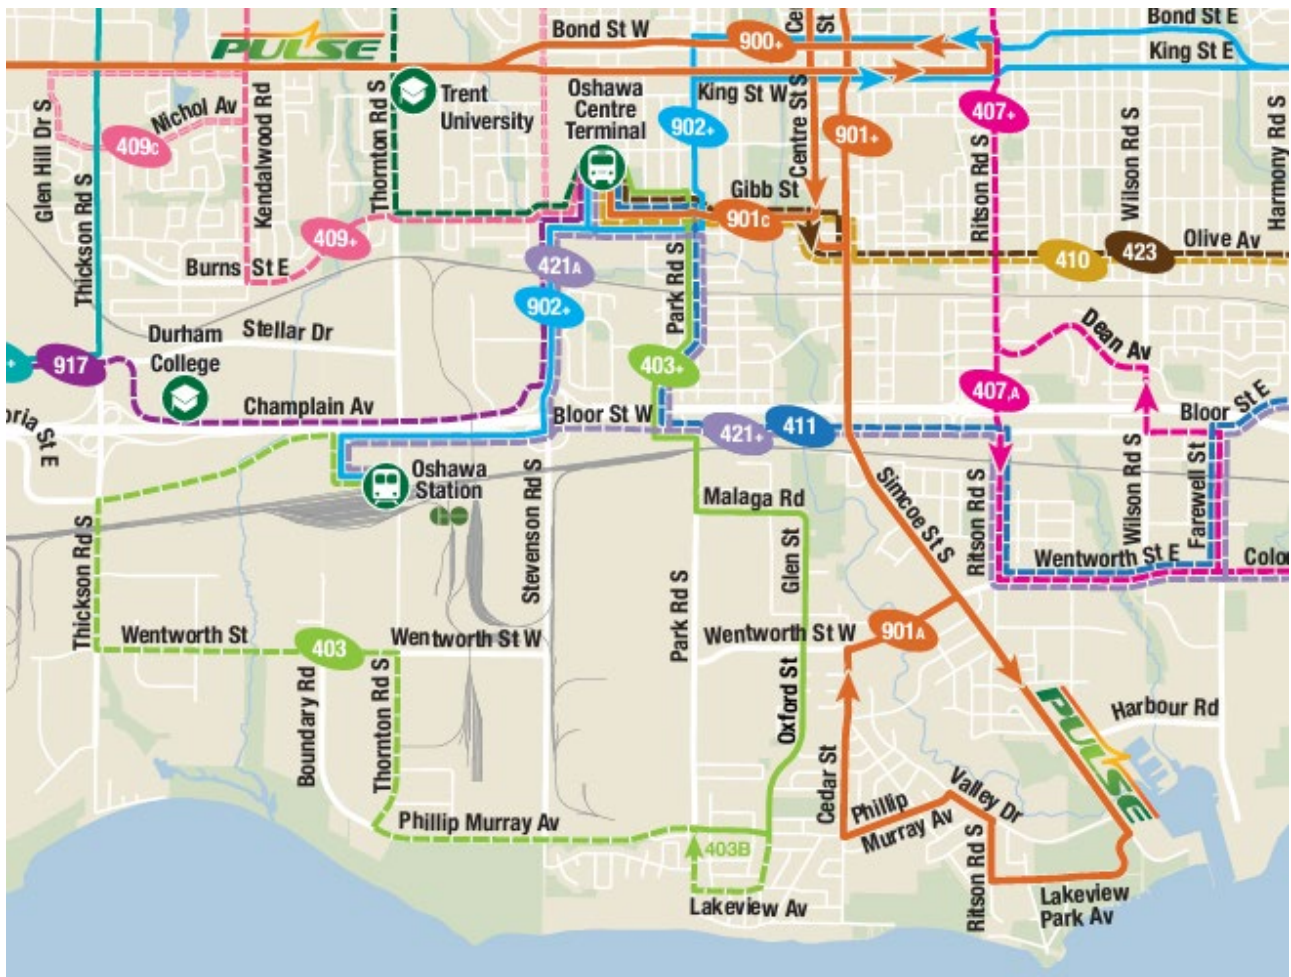

Legend

Operates at least every 20 minutes, weekdays, from AM peak through PM peak.
Operates at least every 30 minutes at other times.

Operates at least every 30 minutes

Operates at least every 15 minutes during certain times, operates at least every 30 minutes at other times.

Operates at least every 30 minutes

Effective January 2, 2024

Customers are encouraged to visit www.durhamregiontransit.com to stay up to date with the latest schedule information.