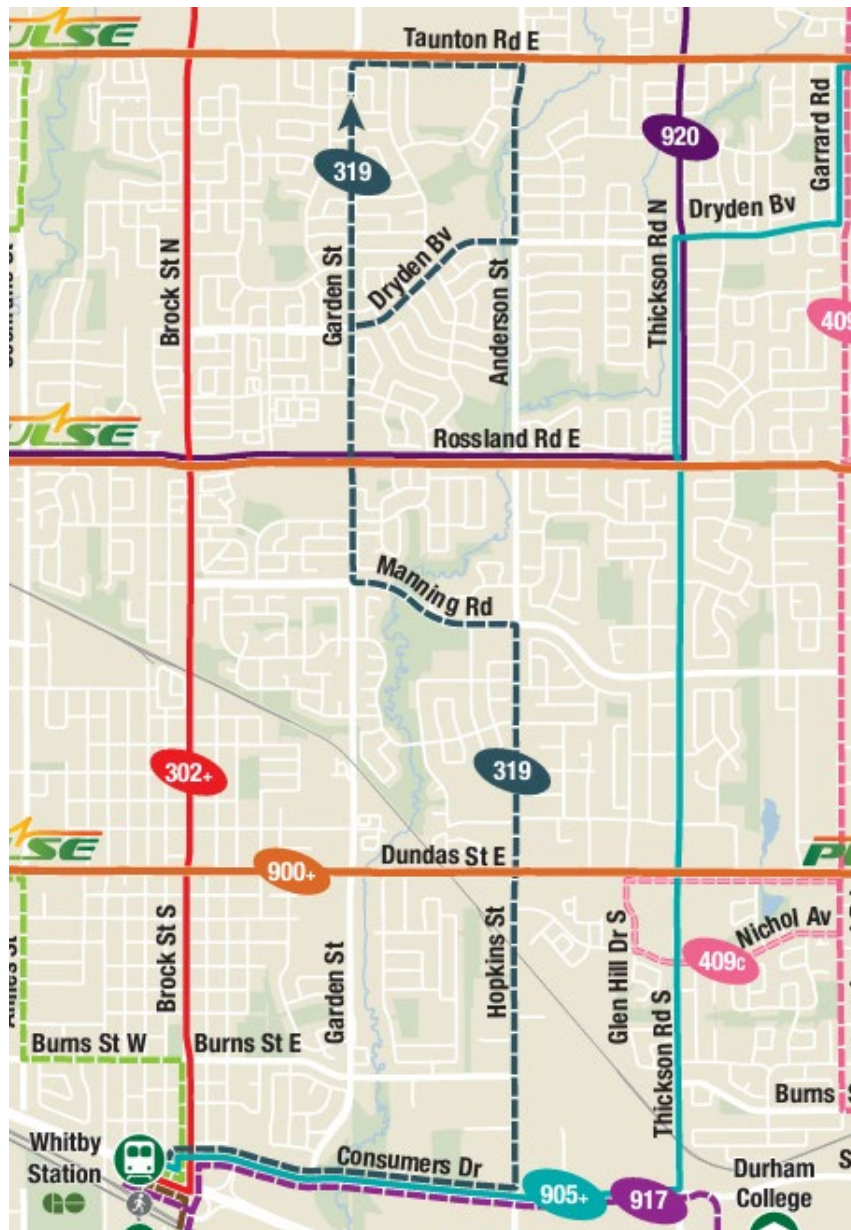

Operates at least every 30 minutes

Operates at least every two hours

On Demand available to nearby bus routes at all times. Peak-period connections to local GO Transit rail stations available.

On Demand available to nearby bus routes when bus route is not operating.

Effective January 2, 2024

Customers are encouraged to visit www.durhamregiontransit.com to stay up to date with the latest schedule information.

Weekday		North	
Whitby Station Platform 11	Anderson Northbound @ Dundas	Garden Northbound @ Rossland	Garden Northbound @ Dryden
Stop #2576	Stop #225	Stop #11	Stop #14
06:22	06:29	06:33	06:34
06:52	06:59	07:03	07:04
07:22	07:29	07:33	07:34
07:52	07:59	08:03	08:04
14:52	15:01	15:05	15:07
15:22	15:31	15:35	15:37
15:52	16:01	16:05	16:07
16:22	16:31	16:35	16:37
16:52	17:01	17:05	17:07
17:22	17:31	17:35	17:37
17:55	18:04	18:08	18:10
18:25	18:34	18:38	18:40
18:55	19:04	19:08	19:10
19:25	19:34	19:38	19:40

Weekday		South	
Garden Northbound @ Dryden	Garden Southbound @ Heaver	Anderson Southbound @ Dundas	Whitby Station Platform 11
Stop #14	Stop #30	Stop #259	Stop #2576
05:34	05:42	05:46	05:54
06:00	06:08	06:12	06:20
06:34	06:42	06:46	06:54
07:04	07:12	07:16	07:24
07:34	07:42	07:46	07:54
08:04	08:12	08:16	08:24
15:07	15:16	15:20	15:29
15:37	15:46	15:50	15:59
16:07	16:16	16:20	16:29
16:37	16:46	16:50	16:59
17:07	17:16	17:20	17:29
17:37	17:46	17:50	17:59
18:10	18:19	18:23	18:32
18:40	18:49	18:53	19:02
19:10	19:19	19:23	19:32
19:40	19:49	19:53	20:02

Dashes indicate the stop is not served by a trip. Trip notes are indicated by a letter or symbol and explained at the bottom of each timetable. Schedule times are shown in 24-hour clock. If you require this information in an accessible format, please contact Customer Service at 1-866-247-0055. See durhamregiontransit.com for more information.