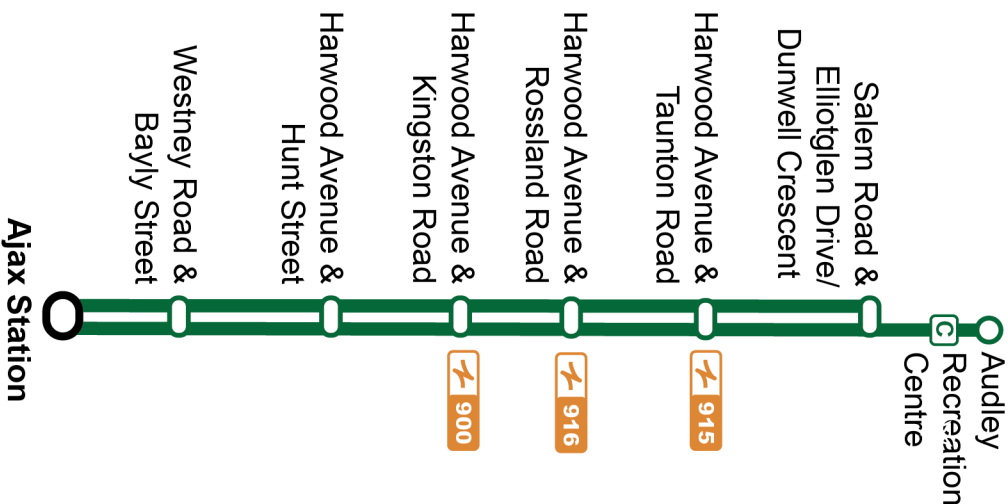

Service is available 24 hours a day. See DurhamRegionTransit.com for more information.

Dashes indicate the stop is not served by a trip. Trip notes are indicated by a letter or symbol and explained at the bottom of each timetable. Schedule times are shown in 24-hour clock. If you require this information in an accessible format, please contact Customer Service at 1-866-247-0055. See durhamregiontransit.com for more information.