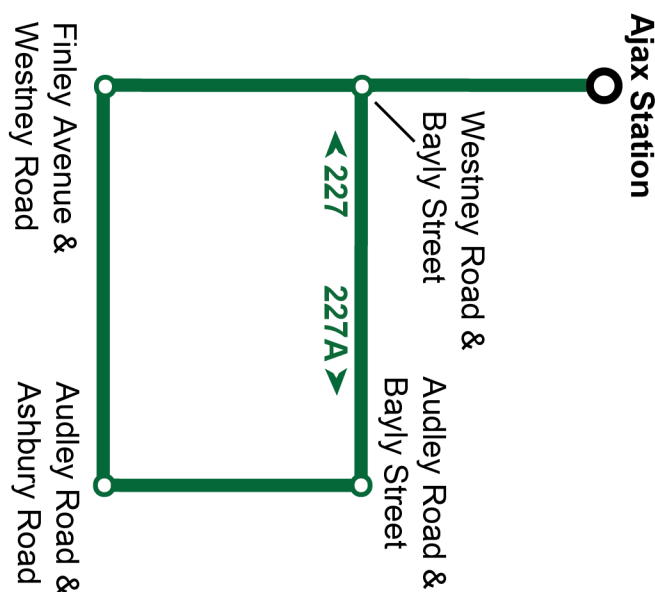

Weekday Counter Clockwise		
Ajax Station Platform 11 Stop #2569	Bayly Westbound @ Audley Stop #93158	Ajax Station Platform 11 Stop #2569
08:45	09:10	09:25
16:10	16:35	16:50
16:40	17:05	17:20
17:10	17:35	17:50
17:40	18:05	18:20
18:10	18:35	18:50
18:40	19:05	19:20

Weekday Clockwise		
Ajax Station Platform 11 Stop #2569	Bayly Eastbound @ Audley Stop #3061	Ajax Station Platform 11 Stop #2569
-	05:45	06:10
06:00	06:15	06:40
06:30	06:45	07:10
07:00	07:15	07:40
07:30	07:45	08:10
08:00	08:15	08:40

On Demand service is available at select stops on this route when scheduled bus service is not operating. See DurhamRegionTransit.com for more information.

Service is available 24 hours a day. See DurhamRegionTransit.com for more information.

Dashes indicate the stop is not served by a trip. Trip notes are indicated by a letter or symbol and explained at the bottom of each timetable. Schedule times are shown in 24-hour clock. If you require this information in an accessible format, please contact Customer Service at 1-866-247-0055. See durhamregiontransit.com for more information.