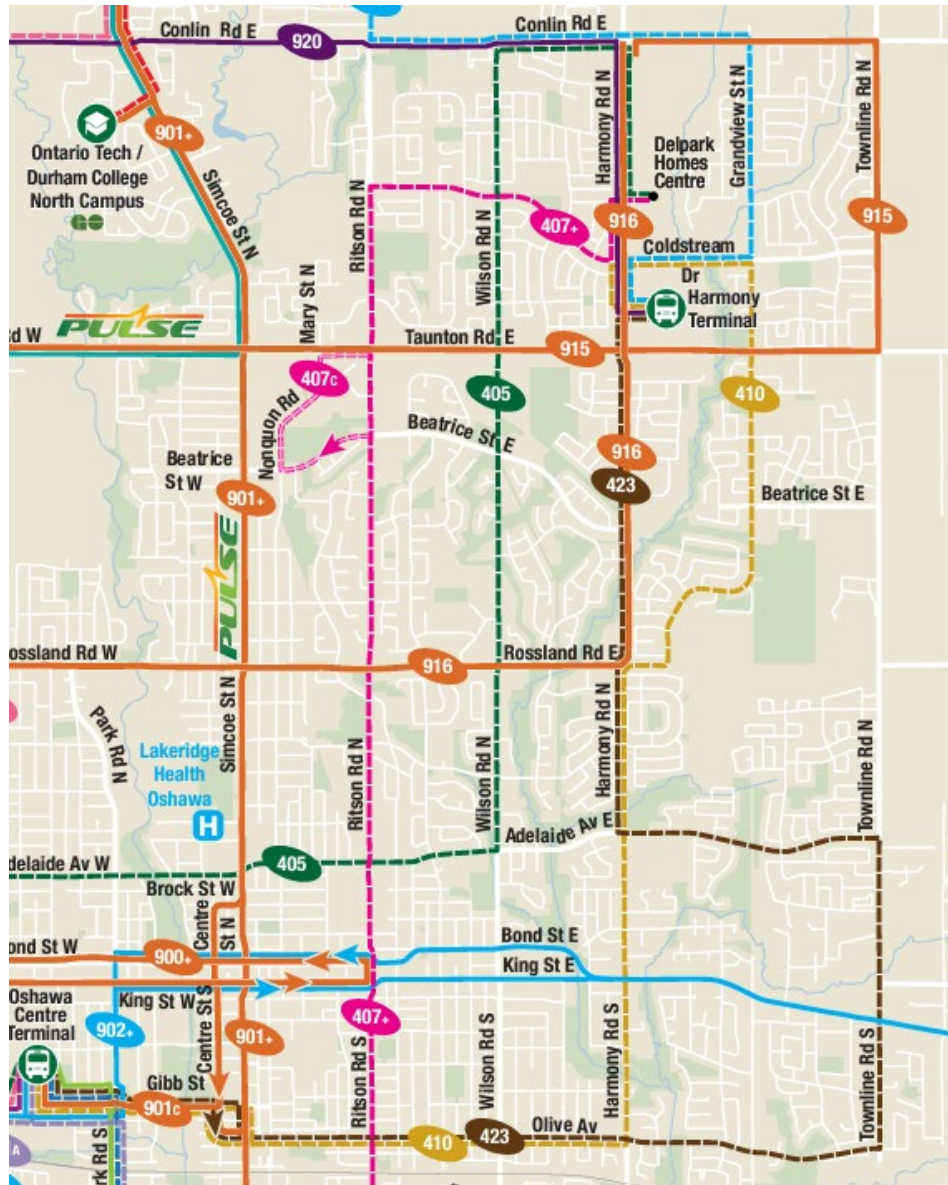

Eastdale CVI Travel Guide

Effective January 2, 2024

Customers are encouraged to visit www.durhamregiontransit.com to stay up to date with the latest schedule information.

Legend:

-  Operates at least every 15 minutes during certain times, operates at least every 30 minutes at other times.
-  Operates at least every 30 minutes
-  Operates at least every two hours
-  On Demand available to nearby bus routes at all times. Peak-period connections to local GO Transit rail stations available.
-  On Demand available to nearby bus routes when bus route is not operating.

Saturday and Sunday		South			
Route	Harmony Terminal Stop #812	Grandview Southbound @ Park Ridge Stop #800	Harmony Southbound @ King Stop #1148	Gibb Westbound @ Centre Stop #2604	Oshawa Centre Terminal Stop #2595
410	06:20	06:23	06:32	06:40	06:43
410	06:50	06:53	07:02	07:10	07:13
410	07:20	07:23	07:32	07:40	07:43
410	07:50	07:53	08:02	08:10	08:13
410	08:20	08:23	08:32	08:40	08:43
410	08:50	08:53	09:02	09:10	09:13
410	09:20	09:23	09:32	09:40	09:43
410	09:50	09:53	10:03	10:11	10:14
410	10:20	10:23	10:33	10:41	10:44
410	10:50	10:53	11:03	11:11	11:14
410	11:20	11:23	11:33	11:41	11:44
410	11:50	11:53	12:03	12:11	12:14
410	12:20	12:23	12:33	12:41	12:44
410	12:50	12:53	13:03	13:11	13:14
410	13:20	13:23	13:33	13:41	13:44
410	13:50	13:53	14:03	14:11	14:14
410	14:20	14:23	14:33	14:41	14:44
410	14:50	14:53	15:03	15:11	15:14
410	15:20	15:23	15:33	15:41	15:44
410	15:50	15:53	16:03	16:11	16:14
410	16:20	16:23	16:33	16:41	16:44
410	16:50	16:53	17:03	17:11	17:14
410	17:20	17:23	17:33	17:41	17:44
410	17:50	17:53	18:03	18:11	18:14
410	18:20	18:23	18:33	18:41	18:44
410	18:50	18:53	19:03	19:11	19:14
410	19:20	19:23	19:33	19:41	19:44
410	19:50	19:53	20:03	20:11	20:14
410	20:20	20:23	20:33	20:41	20:44
410	20:50	20:53	21:03	21:11	21:14
410	21:20	21:23	21:33	21:41	21:44
410	21:50	21:53	22:03	22:11	22:14
410	22:20	22:23	22:33	22:41	22:44