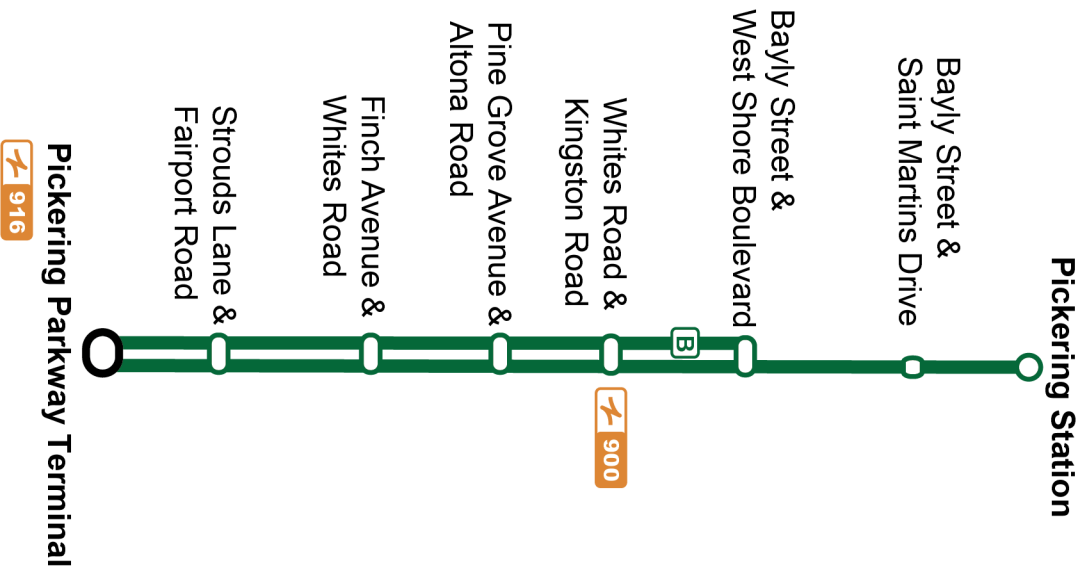

Service is available 24 hours a day. See DurhamRegionTransit.com for more information.

Dashes indicate the stop is not served by a trip. Trip notes are indicated by a letter or symbol and explained at the bottom of each timetable. Schedule times are shown in 24-hour clock. If you require this information in an accessible format, please contact Customer Service at 1-866-247-0055. See durhamregiontransit.com for more information.