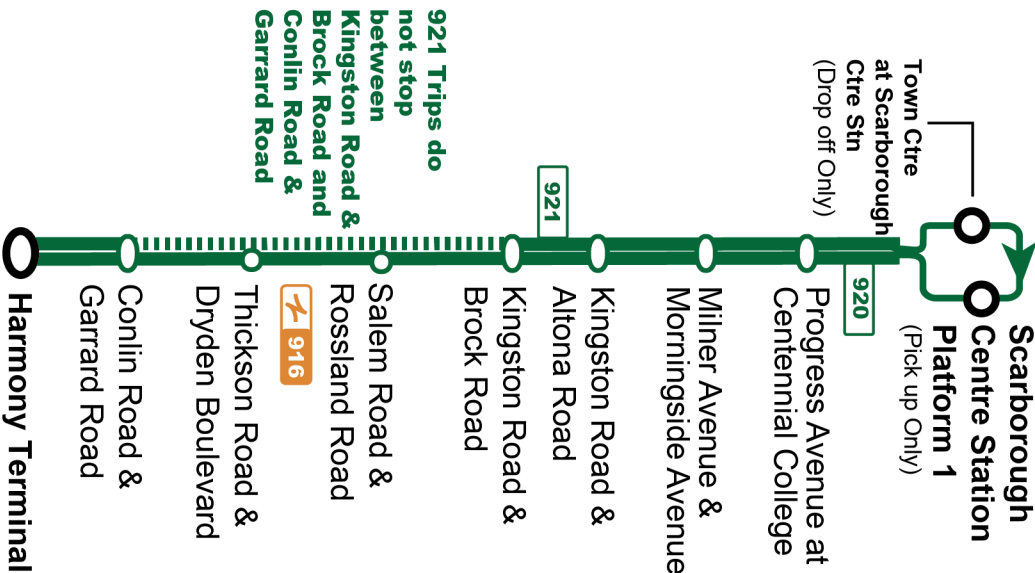

Service is available 24 hours a day. See DurhamRegionTransit.com for more information.

Dashes indicate the stop is not served by a trip. Trip notes are indicated by a letter or symbol and explained at the bottom of each timetable. Schedule times are shown in 24-hour clock. If you require this information in an accessible format, please contact Customer Service at 1-866-247-0055. See durhamregiontransit.com for more information.