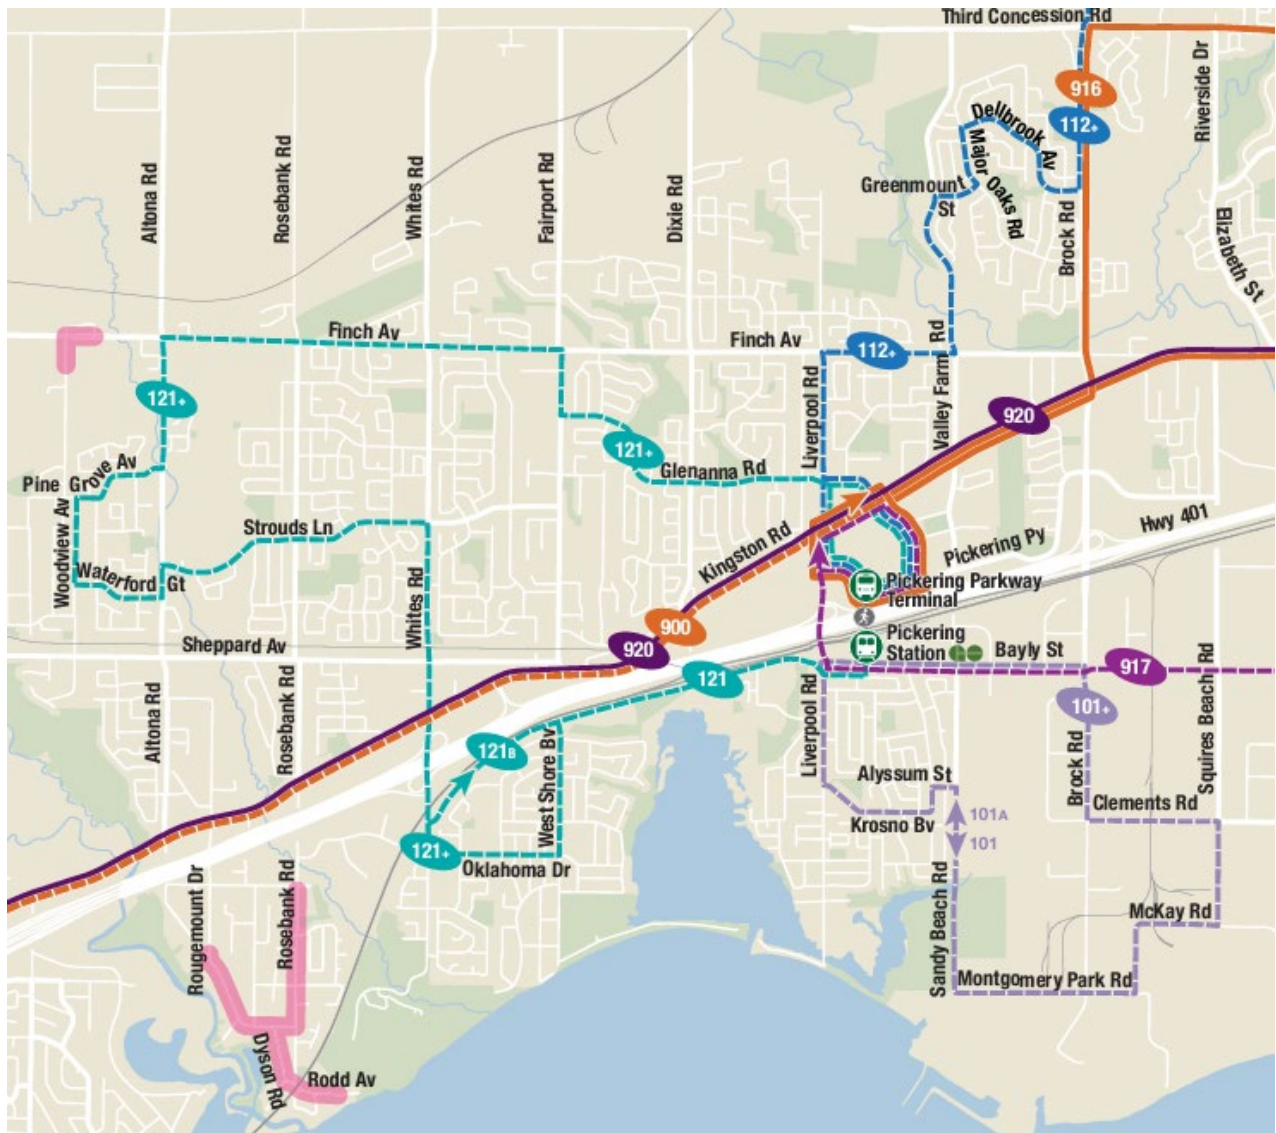

Legend

Operates at least every 20 minutes, weekdays, from AM peak through PM peak.
Operates at least every 30 minutes at other times.

Operates at least every 30 minutes

Operates at least every 15 minutes during certain times, operates at least every 30 minute at other times.

Operates at least every 30 minutes

Operates at least every two hours

On Demand available to nearby bus routes at all times. Peak-period connections to local GO Transit rail stations available.

On Demand available to nearby bus routes when bus route is not operating.

Effective January 2, 2024

Customers are encouraged to visit www.durhamregiontransit.com to stay up to date with the latest schedule information.