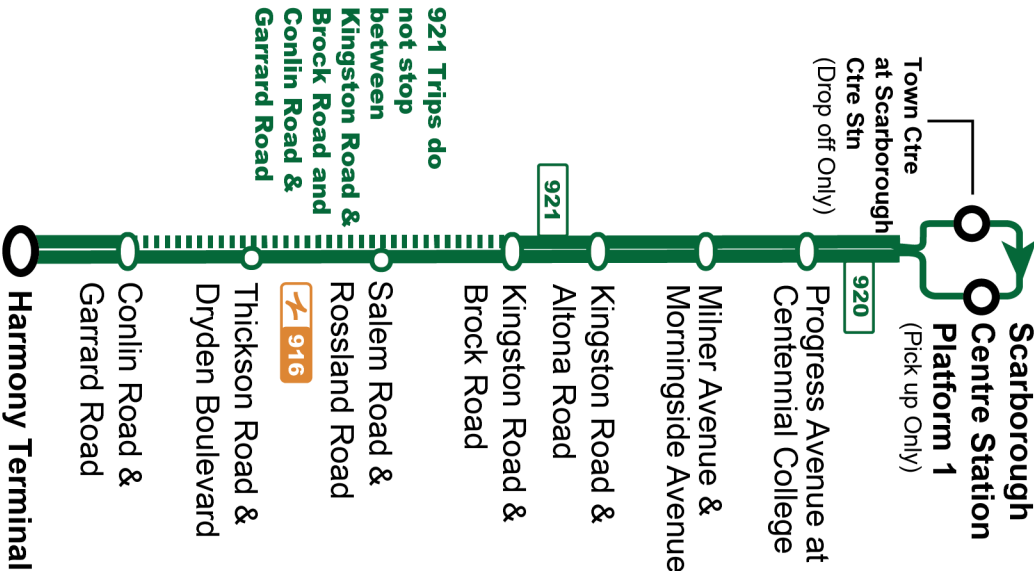

Service is available 24 hours a day. See DurhamRegionTransit.com for more information.

Dashes indicate the stop is not served by a trip. Trip notes are indicated by a letter or symbol and explained at the bottom of each timetable. Schedule times are shown in 24-hour clock. If you require this information in an accessible format, please contact Customer Service at 1-866-247-0055. See durhamregiontransit.com for more information.