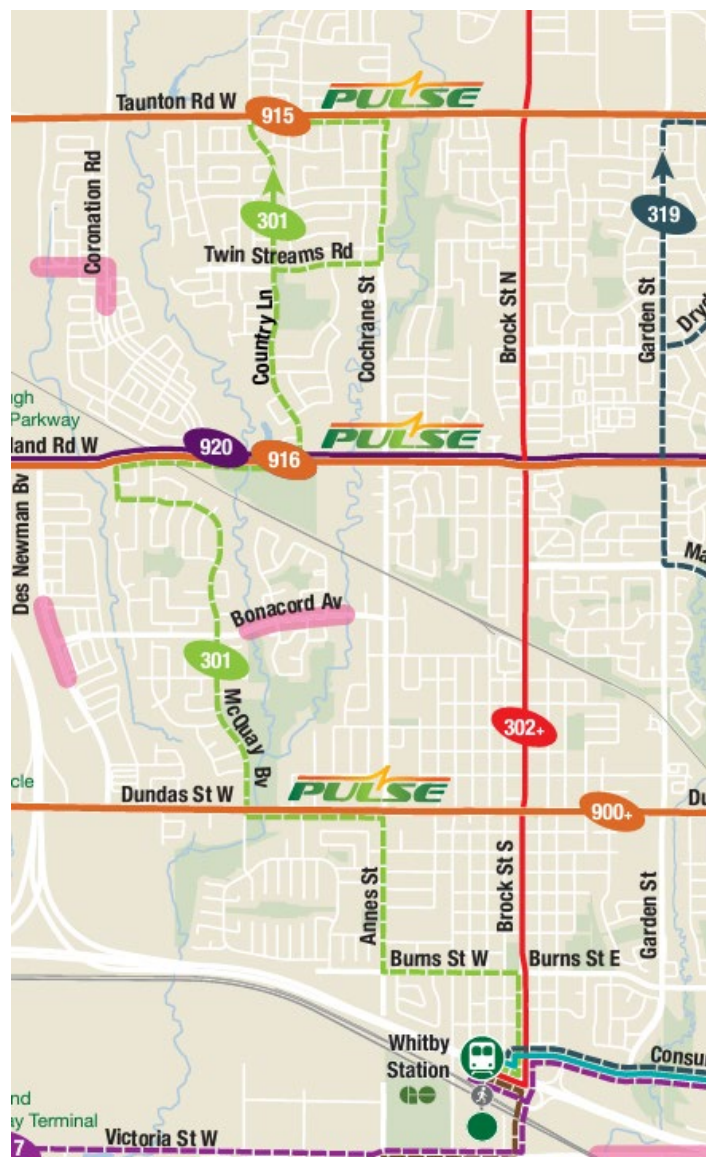

Donald A Wilson Secondary School
Travel Guide

Legend

-  Operates at least every 20 minutes, weekdays, from AM peak through PM peak. Operates at least every 30 minutes at other times.
-  Operates at least every 30 minutes
-  Operates at least every 15 minutes during certain times, operates at least every 30 minutes at other times.
-  Operates at least every 30 minutes
-  Operates at least every two hours
-  On Demand available to nearby bus routes at all times. Peak-period connections to local GO Transit rail stations available.
-  On Demand available to nearby bus routes when bus route is not operating.

 Service is available 24 hours a day. See DurhamRegionTransit.com for more information.

Dashes indicate the stop is not served by a trip. Trip notes are indicated by a letter or symbol and explained at the bottom of each timetable. Schedule times are shown in 24-hour clock. If you require this information in an accessible format, please contact Customer Service at 1-866-247-0055. See durhamregiontransit.com for more information.

Weekday		North	
Whitby Station Platform 11 Stop #2576	McQuay Northbound @ Dundas Stop #100	Country Lane Northbound @ Rossland Stop #110	Taunton Eastbound @ Cochrane Stop #125
-	-	05:20	05:25
-	-	05:50	05:55
06:07	06:13	06:20	06:25
06:37	06:43	06:50	06:55
07:07	07:13	07:20	07:25
07:37	07:43	07:50	08:00
08:07	08:13	08:20	08:25
15:07	15:14	15:21	15:26
15:37	15:44	15:51	15:56
16:07	16:14	16:21	16:26
16:37	16:44	16:51	16:56
17:07	17:14	17:21	17:26
17:37	17:44	17:51	17:56
18:07	18:14	18:21	18:26
18:37	18:44	18:51	18:56
19:07	19:14	19:21	19:26
19:37	19:44	19:51	19:56