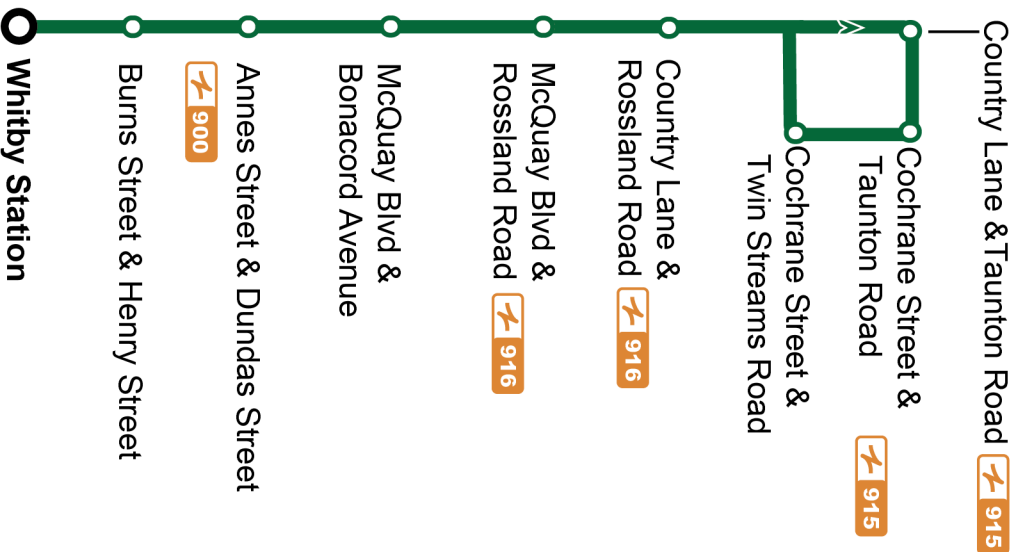

Weekday		North	
Whitby Station Platform 11 Stop #2576	McQuay Northbound @ Dundas Stop #100	Country Lane Northbound @ Rossland Stop #110	Taunton Eastbound @ Cochrane Stop #125
-	-	05:20	05:25
-	-	05:50	05:55
06:07	06:13	06:20	06:25
06:37	06:43	06:50	06:55
07:07	07:13	07:20	07:25
07:37	07:43	07:50	08:00
08:07	08:13	08:20	08:25
15:07	15:14	15:21	15:26
15:37	15:44	15:51	15:56
16:07	16:14	16:21	16:26
16:37	16:44	16:51	16:56
17:07	17:14	17:21	17:26
17:37	17:44	17:51	17:56
18:07	18:14	18:21	18:26
18:37	18:44	18:51	18:56
19:07	19:14	19:21	19:26
19:37	19:44	19:51	19:56