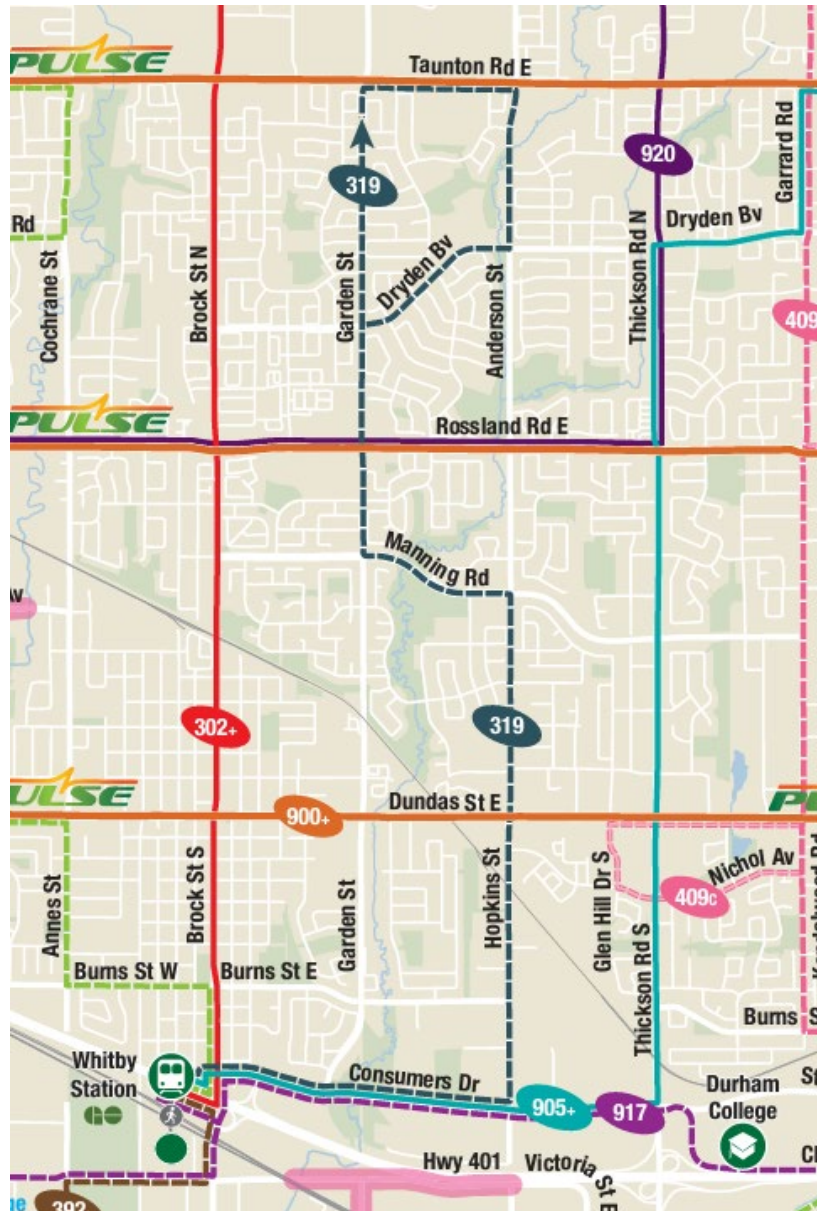

Anderson CVI Travel Guide

Effective January 2, 2024

Customers are encouraged to visit www.durhamregiontransit.com to stay up to date with the latest schedule information.

Legend

- Operates at least every 20 minutes, weekdays, from AM peak through PM peak.
Operates at least every 30 minutes at other times.
- Operates at least every 30 minutes
- Operates at least every 15 minutes during certain times, operates at least every 30 minute at other times.
- Operates at least every 30 minutes
- Operates at least every two hours
- On Demand available to nearby bus routes at all times. Peak-period connections to local GO Transit rail stations available.
- On Demand available to nearby bus routes when bus route is not operating.

Effective January 2, 2024

Customers are encouraged to visit www.durhamregiontransit.com to stay up to date with the latest schedule information.

Weekday		North	
Whitby Station Platform 11	Anderson Northbound @ Dundas	Garden Northbound @ Rossland	Garden Northbound @ Dryden
Stop #2576	Stop #225	Stop #11	Stop #14
06:22	06:29	06:33	06:34
06:52	06:59	07:03	07:04
07:22	07:29	07:33	07:34
07:52	07:59	08:03	08:04
14:52	15:01	15:05	15:07
15:22	15:31	15:35	15:37
15:52	16:01	16:05	16:07
16:22	16:31	16:35	16:37
16:52	17:01	17:05	17:07
17:22	17:31	17:35	17:37
17:55	18:04	18:08	18:10
18:25	18:34	18:38	18:40
18:55	19:04	19:08	19:10
19:25	19:34	19:38	19:40

Weekday		South	
Garden Northbound @ Dryden	Garden Southbound @ Heaver	Anderson Southbound @ Dundas	Whitby Station Platform 11
Stop #14	Stop #30	Stop #259	Stop #2576
05:34	05:42	05:46	05:54
06:00	06:08	06:12	06:20
06:34	06:42	06:46	06:54
07:04	07:12	07:16	07:24
07:34	07:42	07:46	07:54
08:04	08:12	08:16	08:24
15:07	15:16	15:20	15:29
15:37	15:46	15:50	15:59
16:07	16:16	16:20	16:29
16:37	16:46	16:50	16:59
17:07	17:16	17:20	17:29
17:37	17:46	17:50	17:59
18:10	18:19	18:23	18:32
18:40	18:49	18:53	19:02
19:10	19:19	19:23	19:32
19:40	19:49	19:53	20:02