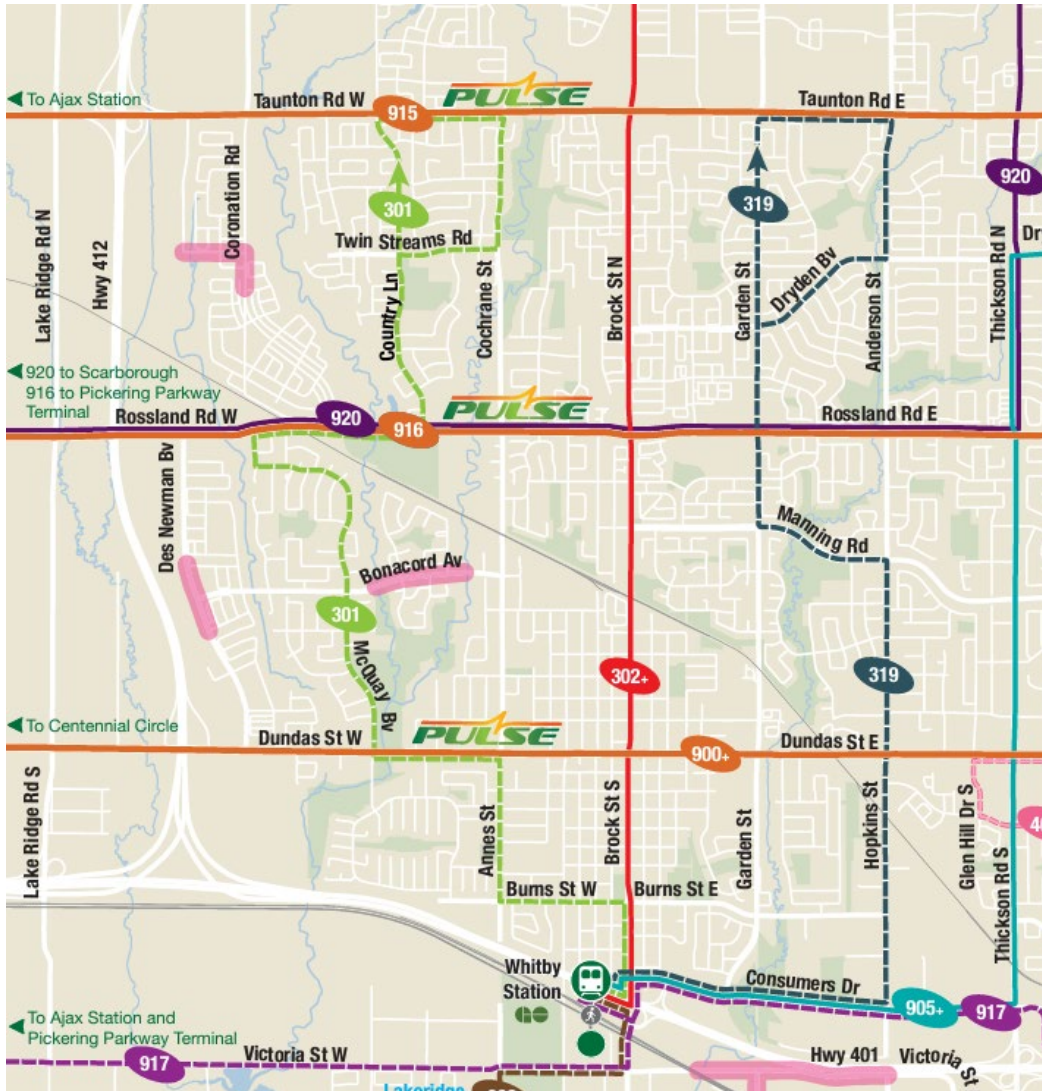

Legend

- Operates at least every 20 minutes, weekdays, from AM peak through PM peak. Operates at least every 30 minutes at other times.
- Operates at least every 30 minutes
- Operates at least every 15 minutes during certain times, operates at least every 30 minutes at other times.
- Operates at least every 30 minutes
- Operates at least every two hours
- On Demand available to nearby bus routes at all times. Peak-period connections to local GO Transit rail stations available.
- On Demand available to nearby bus routes when bus route is not operating.

Effective January 2, 2024

Customers are encouraged to visit www.durhamregiontransit.com to stay up to date with the latest schedule information.