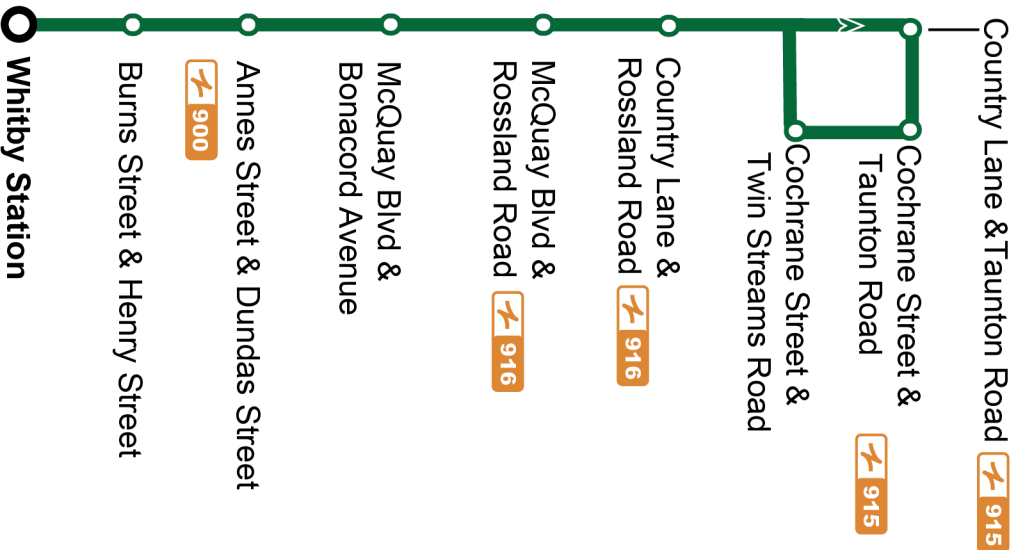

Weekday		North	
Whitby Station Platform 11 Stop #2576	McQuay Northbound @ Dundas Stop #100	Country Lane Northbound @ Rossland Stop #110	Taunton Eastbound @ Cochrane Stop #125
-	-	05:20	05:25
-	-	05:50	05:55
06:07	06:13	06:20	06:25
06:37	06:43	06:50	06:55
07:07	07:13	07:20	07:25
07:37	07:43	07:50	08:00
08:07	08:13	08:20	08:25
15:07	15:14	15:21	15:26
15:37	15:44	15:51	15:56
16:07	16:14	16:21	16:26
16:37	16:44	16:51	16:56
17:07	17:14	17:21	17:26
17:37	17:44	17:51	17:56
18:07	18:14	18:21	18:26
18:37	18:44	18:51	18:56
19:07	19:14	19:21	19:26
19:37	19:44	19:51	19:56