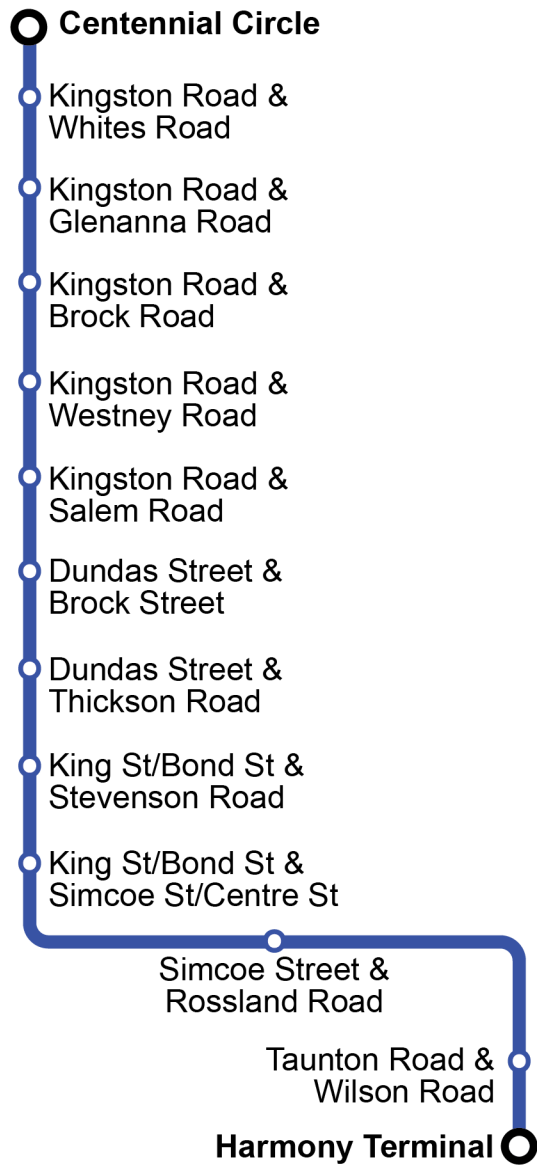

## Blue Night N2

Effective September 7, 2021

Dashes indicate the stop is not served by a trip. Trip notes are indicated by a letter or symbol and explained at the bottom of each timetable. Schedule times are shown in 24-hour clock. If you require this information in an accessible format, please contact Customer Service at 1-866-247-0055. See [durhamregiontransit.com](http://durhamregiontransit.com) for more information.

## Blue Night N1

Weekday										East
Centennial Circle <b>Stop #3589</b>	Kingston Eastbound @ Whites <b>Stop #1779</b>	Kingston Eastbound @ Brock Road <b>Stop #1789</b>	Kingston Eastbound @ Salem <b>Stop #93254</b>	Dundas Eastbound @ Brock Street <b>Stop #425</b>	Dundas Eastbound @ Thickson <b>Stop #451</b>	Simcoe Northbound @ Bond <b>Stop #677</b>	Simcoe Northbound @ Rossland <b>Stop #605</b>	Harmony Terminal <b>Stop #812</b>		
2:45	3:00	3:07	3:17	3:26	3:30	3:40	3:44	3:54		
3:15	3:30	3:37	3:47	3:56	4:00	4:10	4:14	4:24		
3:45	4:00	4:07	4:17	4:26	4:30	4:40	4:44	4:54		
4:15	4:30	4:37	4:47	4:56	5:00	5:10	5:14	5:24		
See PULSE 900, PULSE 901, and Route 915 schedules for daytime service										
0:15	0:30	0:37	0:47	0:56	1:00	1:10	1:14	1:24		
0:45	1:00	1:07	1:17	1:26	1:30	1:40	1:44	1:54		
1:15	1:30	1:37	1:47	1:56	2:00	2:10	2:14	2:24		
1:45	2:00	2:07	2:17	2:26	2:30	2:40	2:44	2:54		
2:15	2:30	2:37	2:47	2:56	3:00	3:10	3:14	3:24		