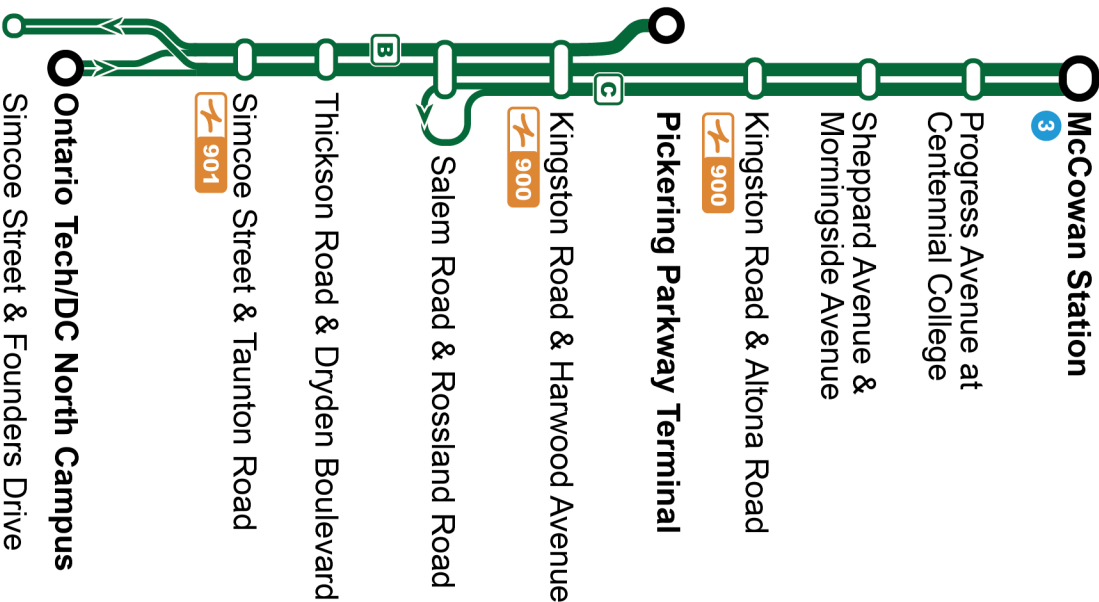

Dashes indicate the stop is not served by a trip. Trip notes are indicated by a letter or symbol and explained at the bottom of each timetable. Schedule times are shown in 24-hour clock. If you require this information in an accessible format, please contact Customer Service at 1-866-247-0055. See durhamregiontransit.com for more information.

* Trip does not operate Dec. 6, 2021-Jan. 2, 2022.

Saturday					East
McCowan Station Stop #93998	Progress Northbound @ Centennial College Stop #94007	Kingston Eastbound @ Port Union Stop #93227	Kingston Eastbound @ Glenanna Stop #1786	Rosland Westbound @ Salem Stop #2244	
C 4:45	4:51	5:07	5:20	5:42	
C 5:15	5:21	5:37	5:50	6:12	
C 5:45	5:51	6:07	6:20	6:42	
C 6:15	6:21	6:37	6:50	7:12	
C 16:20	16:26	16:42	16:55	17:17	
C 16:50	16:56	17:12	17:25	17:47	
C 17:20	17:26	17:42	17:55	18:17	
C To Salem Road and Rosland Road					

Saturday					West
Rosland Westbound @ Salem Stop #2244	Kingston Westbound @ Glenanna Stop #1608	Kingston Westbound @ Sheppard Stop #93240	Progress Southbound @ Centennial College Stop #93993	McCowan Station Stop #93998	
*4:45	5:07	5:20	5:35	5:40	
5:15	5:37	5:50	6:05	6:10	
17:20	17:42	17:55	18:10	18:15	
17:50	18:12	18:25	18:40	18:45	
18:20	18:42	18:55	19:10	19:15	
* Trip begins at Kingston Northbound @ Salem at 04:40					

Sunday					West
Rosland Westbound @ Salem Stop #2244	Kingston Westbound @ Glenanna Stop #1608	Kingston Westbound @ Sheppard Stop #93240	Progress Southbound @ Centennial College Stop #93993	McCowan Station Stop #93998	
*4:45	5:07	5:20	5:35	5:40	
5:15	5:37	5:50	6:05	6:10	
17:20	17:42	17:55	18:10	18:15	
17:50	18:12	18:25	18:40	18:45	
18:20	18:42	18:55	19:10	19:15	
* Trip begins at Kingston Northbound @ Salem at 04:40					