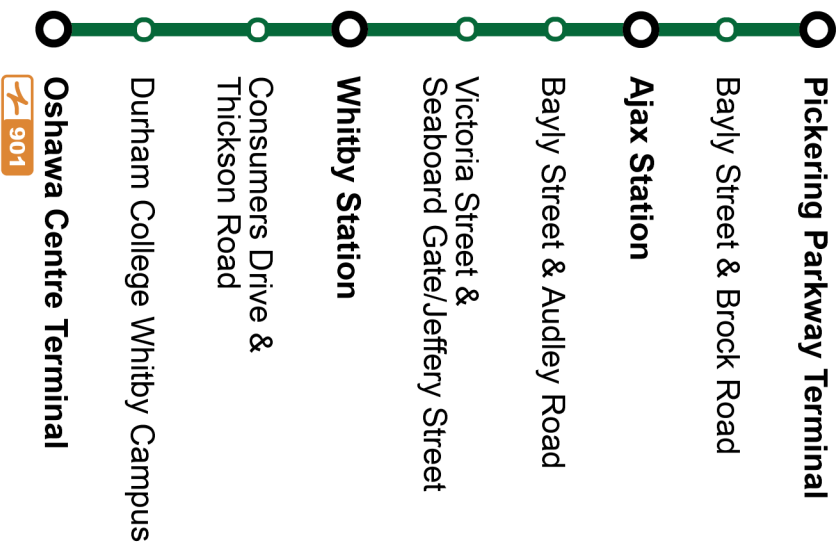

Dashes indicate the stop is not served by a trip. Trip notes are indicated by a letter or symbol and explained at the bottom of each timetable. Schedule times are shown in 24-hour clock. If you require this information in an accessible format, please contact Customer Service at 1-866-247-0055. See durhamregiontransit.com for more information.