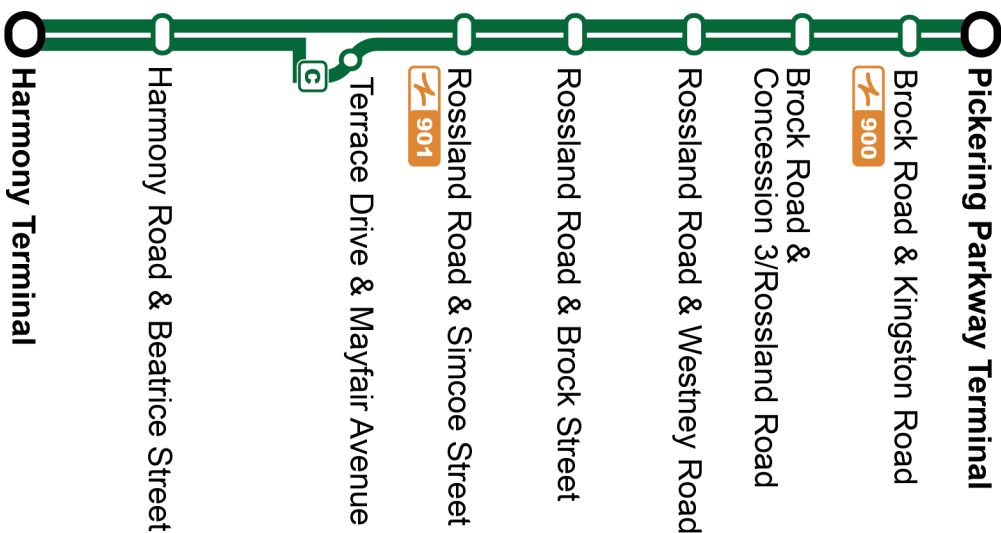

Dashes indicate the stop is not served by a trip. Trip notes are indicated by a letter or symbol and explained at the bottom of each timetable. Schedule times are shown in 24-hour clock. If you require this information in an accessible format, please contact Customer Service at 1-866-247-0055. See [durhamregiontransit.com](http://durhamregiontransit.com) for more information.