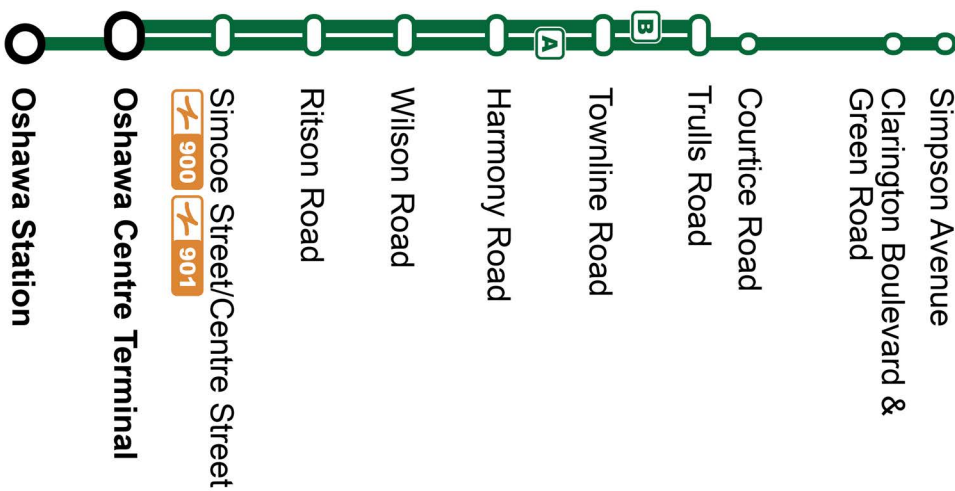

Dashes indicate the stop is not served by a trip. Trip notes are indicated by a letter or symbol and explained at the bottom of each timetable. Schedule times are shown in 24-hour clock. If you require this information in an accessible format, please contact Customer Service at 1-866-247-0055. See durhamregiontransit.com for more information.

Weekday						West
King Eastbound @ Liberty Stop #1456	Highway 2 Westbound @ Boswell Stop #1436	Highway 2 Westbound @ Trulls Stop #1219	Trulls Southbound @ Durham Highway 2 Stop #94042	Bond Westbound @ Simcoe Stop #1165	Oshawa Centre Terminal Stop #2595	Oshawa Station Stop #2585
A 5:25	5:38	5:45	—	5:58	6:12	6:20
A 5:55	6:08	6:15	—	6:28	6:42	6:50
A 6:25	6:38	6:45	—	6:58	7:12	7:20
—	—	—	B 7:00	7:13	7:19	—
A 6:55	7:08	7:15	—	7:28	7:42	7:50
—	—	—	B 7:30	7:44	7:52	—
A 7:24	7:38	7:45	—	7:59	8:12	8:20
—	—	—	B 8:00	8:14	8:22	—
A 7:54	8:08	8:15	—	8:29	8:42	8:50
—	—	—	B 8:30	8:44	8:52	—
A 8:24	8:38	8:45	—	8:59	9:12	9:20
—	—	—	B 9:00	9:14	9:22	—
A 8:54	9:08	9:15	—	9:29	9:42	9:50
—	—	—	B 9:30	9:44	9:52	—
A 9:24	9:38	9:45	—	9:59	10:12	10:20
—	—	—	B 10:00	10:14	10:22	—
A 9:54	10:08	10:15	—	10:29	10:42	10:50
—	—	—	B 10:30	10:44	10:52	—
A 10:24	10:38	10:45	—	10:59	11:12	11:20
—	—	—	B 11:00	11:15	11:22	—
A 10:54	11:08	11:15	—	11:30	11:41	11:50
—	—	—	B 11:30	11:45	11:52	—
A 11:24	11:38	11:45	—	12:00	12:11	12:20
—	—	—	B 12:00	12:15	12:22	—
A 11:54	12:08	12:15	—	12:30	12:41	12:50
—	—	—	B 12:30	12:45	12:52	—
A 12:24	12:38	12:45	—	13:00	13:11	13:20
—	—	—	B 13:00	13:15	13:22	—
A 12:54	13:08	13:15	—	13:30	13:41	13:50
—	—	—	B 13:30	13:45	13:52	—
A 13:24	13:38	13:45	—	14:00	14:11	14:20
—	—	—	B 14:00	14:15	14:22	—
A 13:54	14:08	14:15	—	14:30	14:41	14:50
—	—	—	B 14:30	14:45	14:52	—
A 14:24	14:38	14:45	—	15:00	15:11	15:20