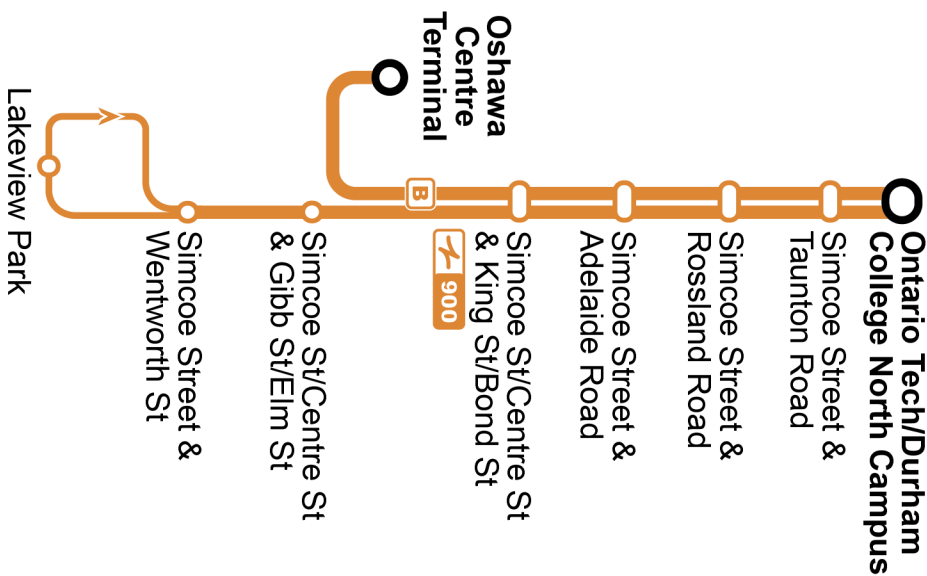

Additional overnight service is available on Blue Night Routes N1 and N2.

Dashes indicate the stop is not served by a trip. Trip notes are indicated by a letter or symbol and explained at the bottom of each timetable. Schedule times are shown in 24-hour clock. If you require this information in an accessible format, please contact Customer Service at 1-866-247-0055. See durhamregiontransit.com for more information.