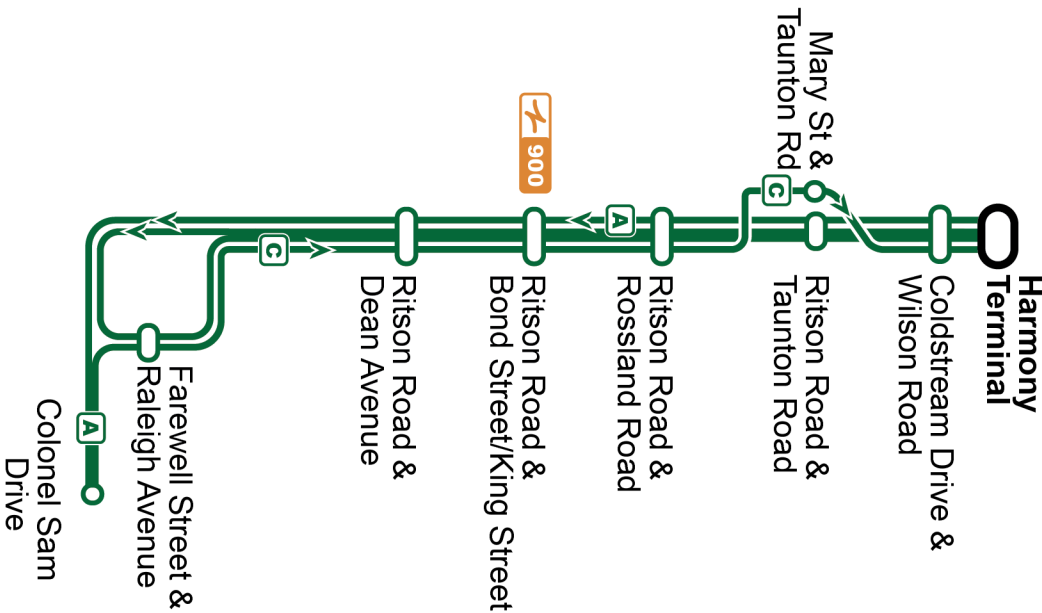

Dashes indicate the stop is not served by a trip. Trip notes are indicated by a letter or symbol and explained at the bottom of each timetable. Schedule times are shown in 24-hour clock. If you require this information in an accessible format, please contact Customer Service at 1-866-247-0055. See durhamregiontransit.com for more information.