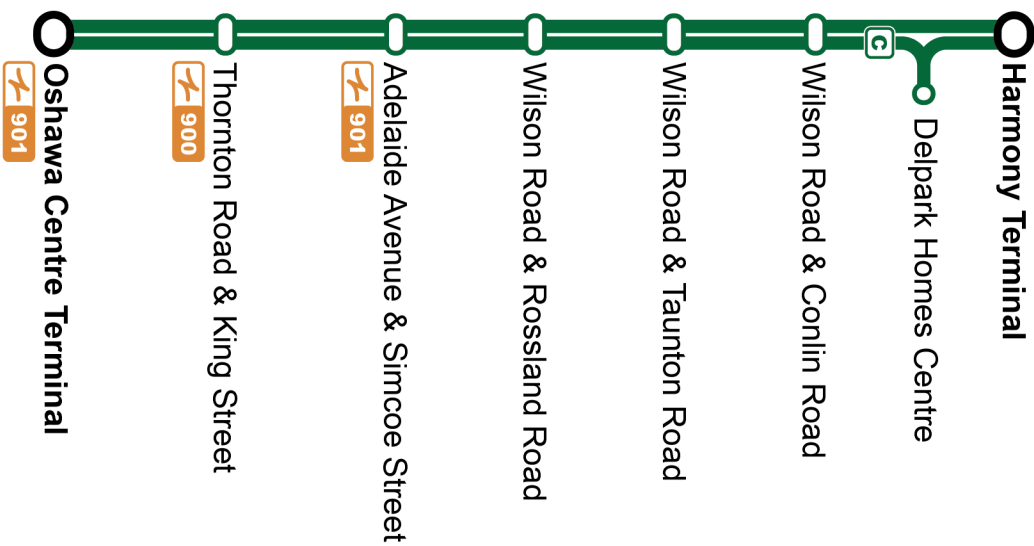

Dashes indicate the stop is not served by a trip. Trip notes are indicated by a letter or symbol and explained at the bottom of each timetable. Schedule times are shown in 24-hour clock. If you require this information in an accessible format, please contact Customer Service at 1-866-247-0055. See durhamregiontransit.com for more information.