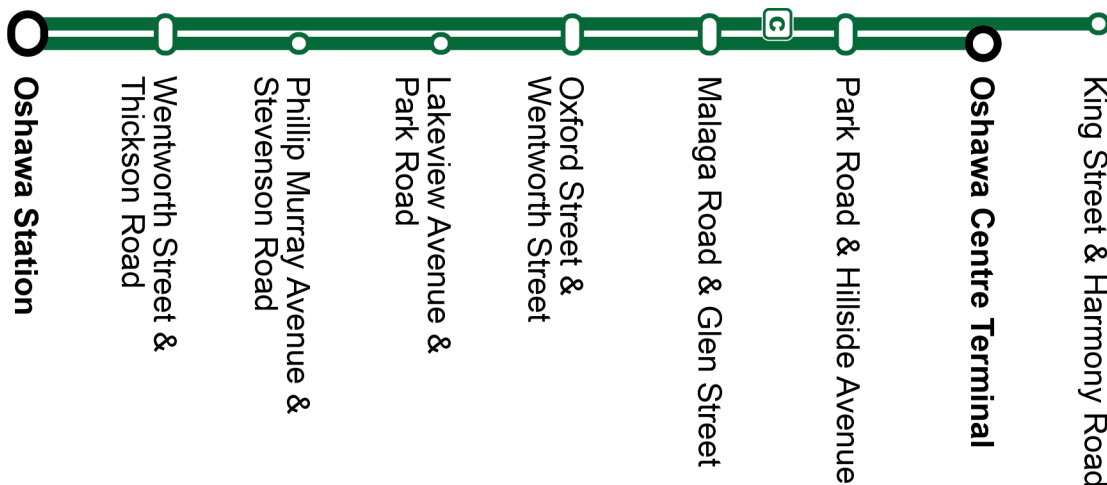

Sunday						South
Oshawa Centre Terminal Stop #2595	Malaga Eastbound @ Park Stop #1014	Oxford Southbound @ Calvert Stop #990	Stevenson Northbound @ Phillip Murray Stop #940	Wentworth Westbound @ Thickson Stop #268	Oshawa Station Stop #2585	
14:51	14:58	15:02	15:09	15:14	15:20	
15:21	15:28	15:32	15:39	15:44	15:50	
15:51	15:58	16:02	16:09	16:14	16:20	
16:21	16:28	16:32	16:39	16:44	16:50	
16:51	16:58	17:02	17:09	17:14	17:20	
17:21	17:28	17:32	17:39	17:44	17:50	
17:51	17:58	18:02	18:09	18:14	18:20	
18:21	18:28	18:32	18:39	18:44	18:50	
18:51	18:58	19:02	19:09	19:14	19:20	
19:21	19:28	19:32	19:39	19:44	19:50	
19:51	19:58	20:02	20:09	20:14	20:20	
20:21	20:28	20:32	20:39	20:44	20:50	
20:51	20:58	21:02	21:09	21:14	21:20	
21:21	21:28	21:32	21:39	21:44	21:50	
21:53	22:00	22:03	22:09	22:14	22:20	

Dashes indicate the stop is not served by a trip. Trip notes are indicated by a letter or symbol and explained at the bottom of each timetable. Schedule times are shown in 24-hour clock. If you require this information in an accessible format, please contact Customer Service at 1-866-247-0055. See durhamregiontransit.com for more information.