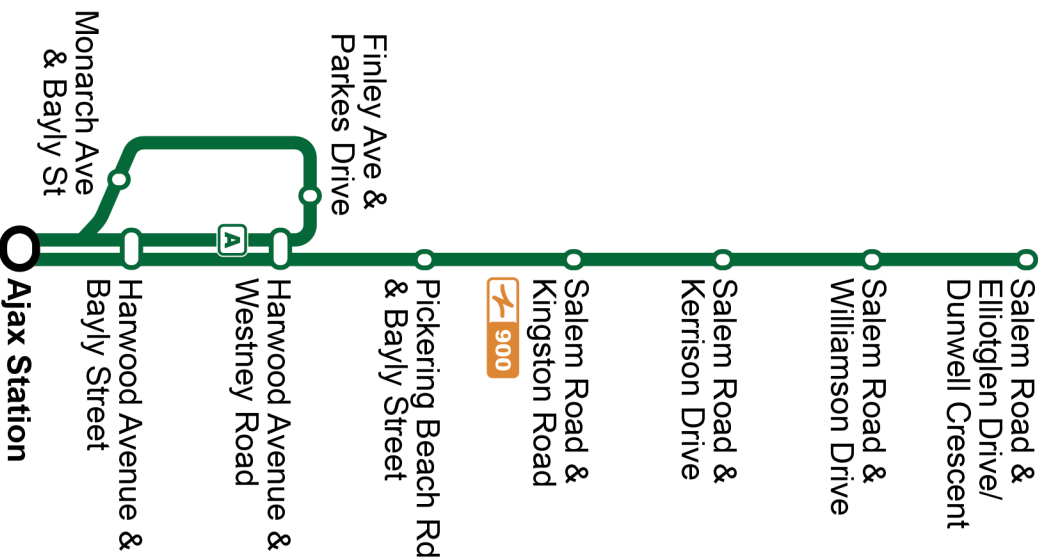

Dashes indicate the stop is not served by a trip. Trip notes are indicated by a letter or symbol and explained at the bottom of each timetable. Schedule times are shown in 24-hour clock. If you require this information in an accessible format, please contact Customer Service at 1-866-247-0055. See durhamregiontransit.com for more information.