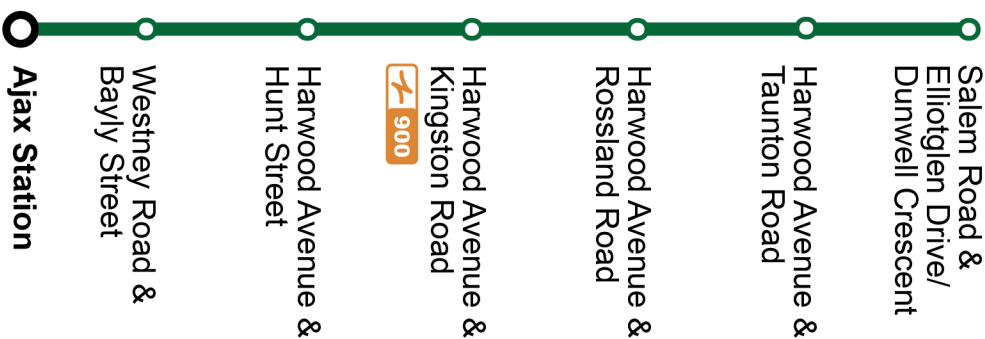

Dashes indicate the stop is not served by a trip. Trip notes are indicated by a letter or symbol and explained at the bottom of each timetable. Schedule times are shown in 24-hour clock. If you require this information in an accessible format, please contact Customer Service at 1-866-247-0055. See durhamregiontransit.com for more information.

216 Harwood North

Effective September 7, 2021

Weekday		North			
Ajax Station Stop #2569	Bayly Eastbound @ Monarch Stop #2303	Harwood Northbound @ Kingston Stop #2158	Harwood Northbound @ Rossland Stop #2164	Harwood Northbound @ Taunton Stop #93140	Salem Southbound @ Dunwell Cr Stop #93138
5:53	5:57	6:04	6:08	6:11	6:14
6:23	6:27	6:34	6:38	6:41	6:44
6:53	6:57	7:04	7:08	7:11	7:14
7:23	7:27	7:34	7:38	7:41	7:44
7:53	7:57	8:04	8:08	8:11	8:14
8:23	8:27	8:34	8:38	8:41	8:44
8:53	8:57	9:04	9:08	9:11	9:14
9:23	9:27	9:34	9:38	9:41	9:44
9:53	9:57	10:04	10:08	10:11	10:14
10:23	10:27	10:34	10:38	10:41	10:44
10:54	10:58	11:05	11:09	11:12	11:15
11:24	11:28	11:35	11:39	11:42	11:45
12:00	12:05	12:12	12:16	12:19	12:22
12:30	12:35	12:42	12:46	12:49	12:52
13:00	13:05	13:12	13:16	13:19	13:22
13:30	13:35	13:42	13:46	13:49	13:52
14:00	14:05	14:12	14:16	14:19	14:22
14:30	14:35	14:42	14:46	14:49	14:52
15:00	15:05	15:12	15:16	15:19	15:22
15:30	15:35	15:42	15:46	15:49	15:52
16:00	16:05	16:12	16:16	16:19	16:22
16:30	16:35	16:42	16:46	16:49	16:52
17:00	17:05	17:12	17:16	17:19	17:22
17:30	17:35	17:42	17:46	17:49	17:52
18:00	18:05	18:12	18:16	18:19	18:22
18:30	18:34	18:40	18:44	18:47	18:50
19:00	19:04	19:10	19:14	19:17	19:20
19:30	19:34	19:40	19:44	19:47	19:50
20:00	20:04	20:10	20:14	20:17	20:20
20:30	20:34	20:40	20:44	20:47	20:50
21:00	21:04	21:10	21:14	21:17	21:20
21:30	21:34	21:40	21:44	21:47	21:50
22:00	22:04	22:10	22:14	22:17	22:20